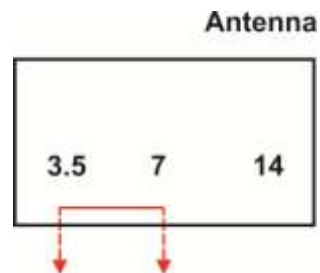

SKU: PB-TP1500804020

Typical specifications:

Subject to change without prior notice, **please see attached actual specification as measured**

- Impedance: 50 Ohms
- Maximum ICAS power per band port: 1500W
- Maximum ICAS power at antenna port: 3000W, (please see [Application notes](#))
- VSWR: ≤1,2:1
- Return loss: ≥20db
- Size: 275 x 245 x 105 mm / 10,8" x 9,5" x 4,1"
- Net weight: ≤2,1 kg / 4,6 lbs

Band INPUT to Antenna OUTPUT, insertion loss (S11) and adjacent bands attenuation (S21), worst possible numbers **at the band edges** rounded to 0,05db / 5db, unused port terminated 50 ohms:

Transmit	Receive level, db.:		
	3.5	7	14
3.5 - 4.0	≤ -0.15	≥ -30	≥ -55
7	≥ -20	≤ -0.15	≥ -30
14	≥ -35	≥ -25	≤ -0.15

Band to Band, Isolation from port to port (S21), worst possible numbers **at the band edges** rounded to 5db, Antenna and unused port terminated 50 ohms:

Transmit	Receive level, db.:		
	3.5	7	14
3.5 - 4.0	-	≥ -30	≥ -50
7	≥ -20	-	≥ -30
14	≥ -30	≥ -25	-