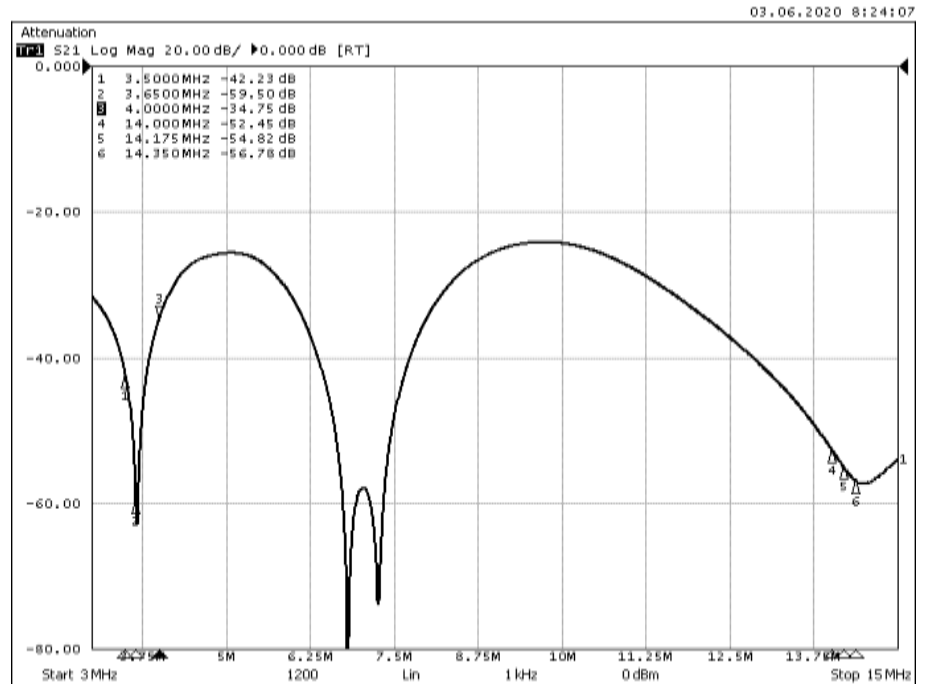

«Perfo Box» series of Filters and MultiPlexers

TriPlexer PB-TP1500, 3.5-7-14MHz, 1500Watts ICAS

Specification as measured, serial number #0320-178:

Isolation: 3.5MHz port to 14MHz port