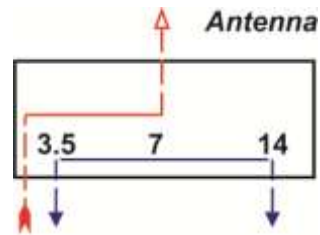

SKU: PB-TP1500804020

Typical specifications:

Subject to change without prior notice, **please see attached actual specification as measured**

- Impedance: 50 Ohms
- Maximum ICAS power per band port: 1500W
- Maximum ICAS power at antenna port: 3000W, (please see [Application notes](#))
- VSWR: ≤1,2:1
- Return loss: ≥20db
- Size: 275 x 245 x 105 mm / 10,8" x 9,5" x 4,1"
- Net weight: ≤2,1 kg / 4,6 lbs

Band INPUT to Antenna OUTPUT, insertion loss (S11) and adjacent bands attenuation (S21), worst possible numbers **at the band edges** rounded to 0,05db / 5db, unused port terminated 50 ohms:

Transmit	Receive level, db.:		
	3.5	7	14
3.5 - 4.0	≤ -0.15	≥ -30	≥ -55
7	≥ -20	≤ -0.15	≥ -30
14	≥ -35	≥ -25	≤ -0.15