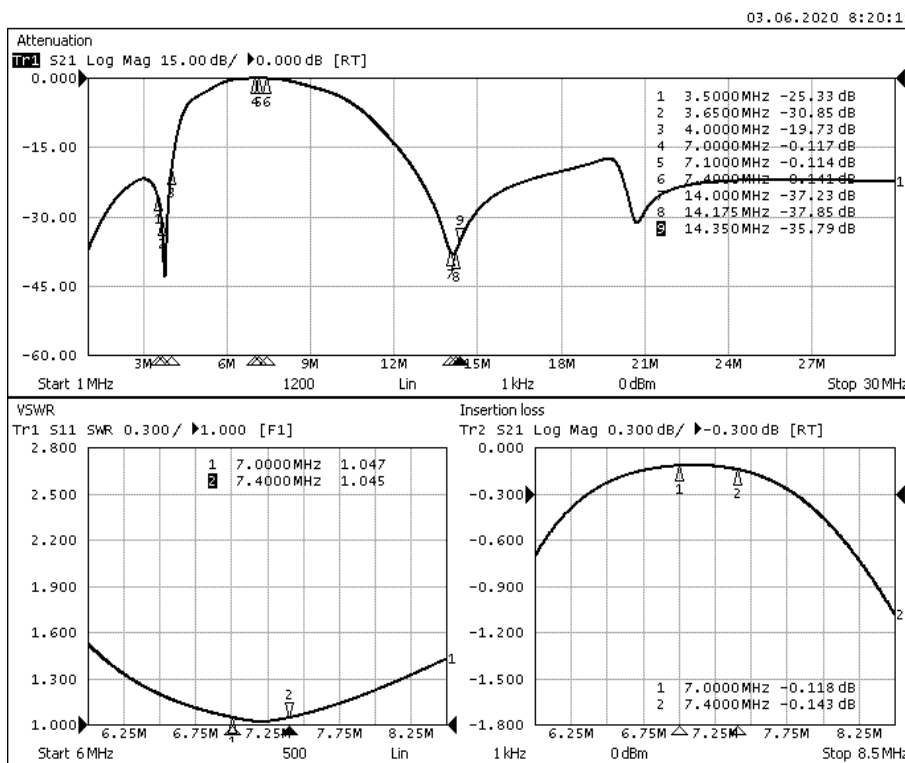

QC:

9 June, 2020

Page 2 of 4

LowBandSystems
Tel.: 007 918 557 45 07 (WhatsApp, Viber)
E-mail: ra6lbs@gmail.com
Volgodonsk, 347382, Russian Federation

www.lowbandsystems.com