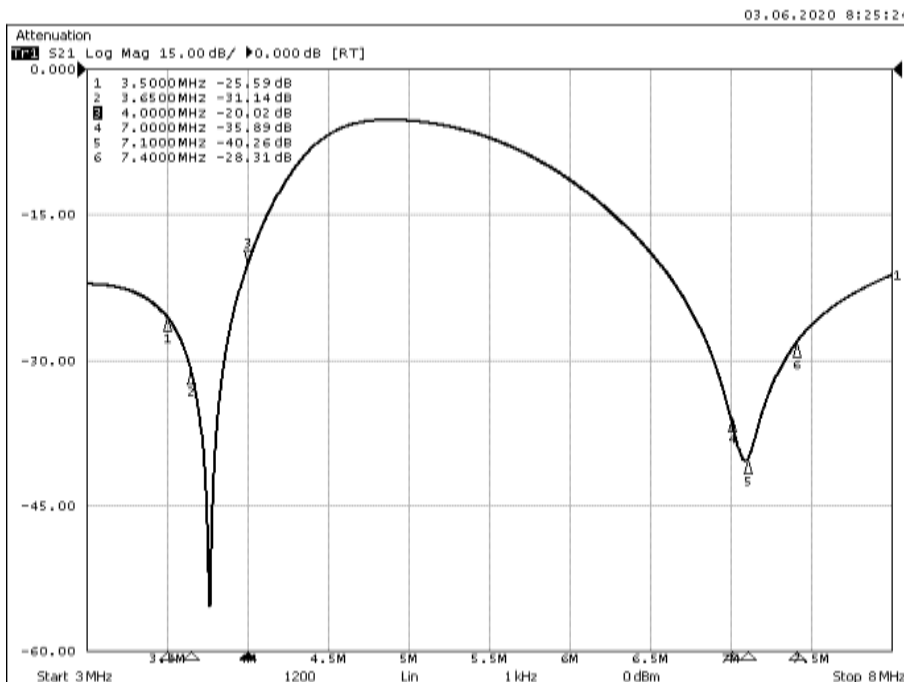

QC:

9 June, 2020

Page 3 of 4

LowBandSystems

Tel.: 007 918 557 45 07 (WhatsApp, Viber)

E-mail: ra6lbs@gmail.com

Volgodonsk, 347382, Russian Federation

www.lowbandsystems.com