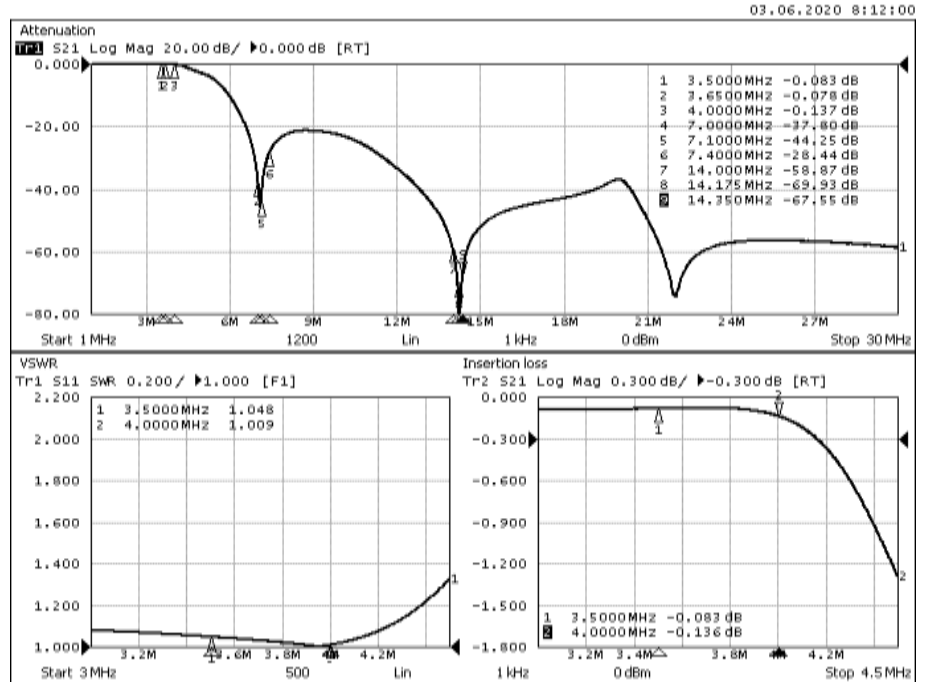

«Perfo Box» series of Filters and MultiPlexers

TriPlexer PB-TP1500, 3.5-7-14MHz, 1500Watts ICAS

Specification as measured, serial number #0320-178:

3.5MHz port: Insertion loss (S11), VSWR and adjacent bands attenuation (S21) to antenna port

7MHz port: Insertion loss (S11), VSWR and adjacent bands attenuation (S21) to antenna port