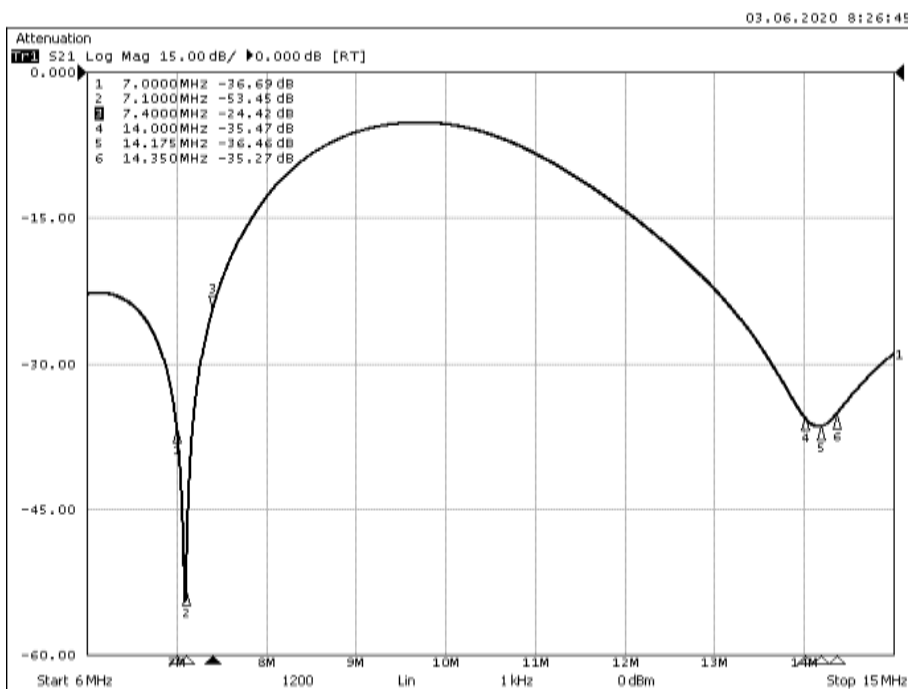

Isolation: 7MHz port to 14MHz port