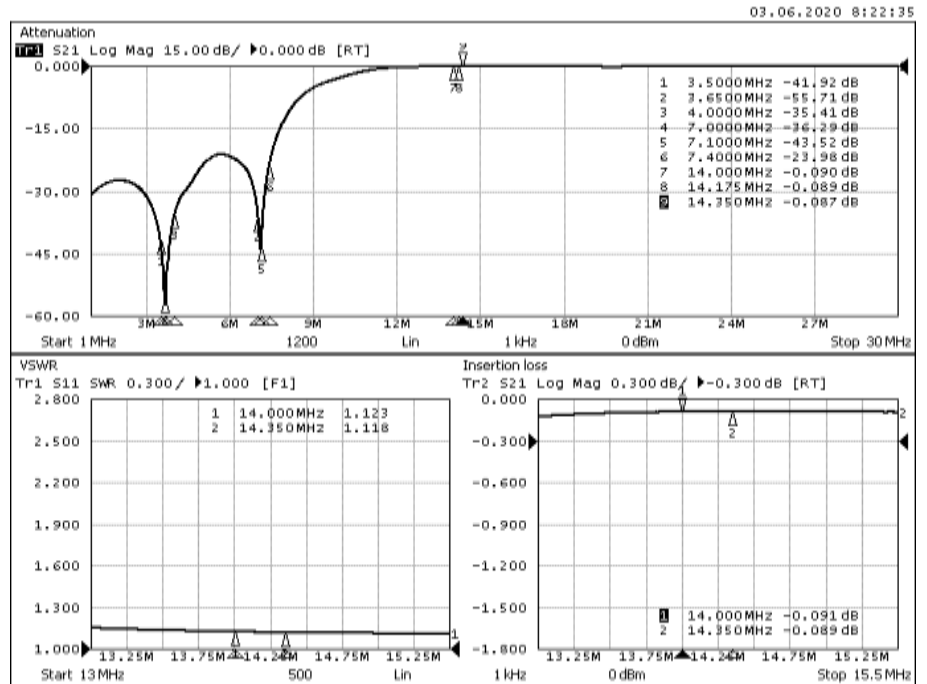

«Perfo Box» series of Filters and MultiPlexers

TriPlexer PB-TP1500, 3.5-7-14MHz, 1500Watts ICAS

Specification as measured, serial number #0320-178:

14MHz port: Insertion loss (S11), VSWR and adjacent bands attenuation (S21) to antenna port

Isolation: 3.5MHz port to 7MHz port