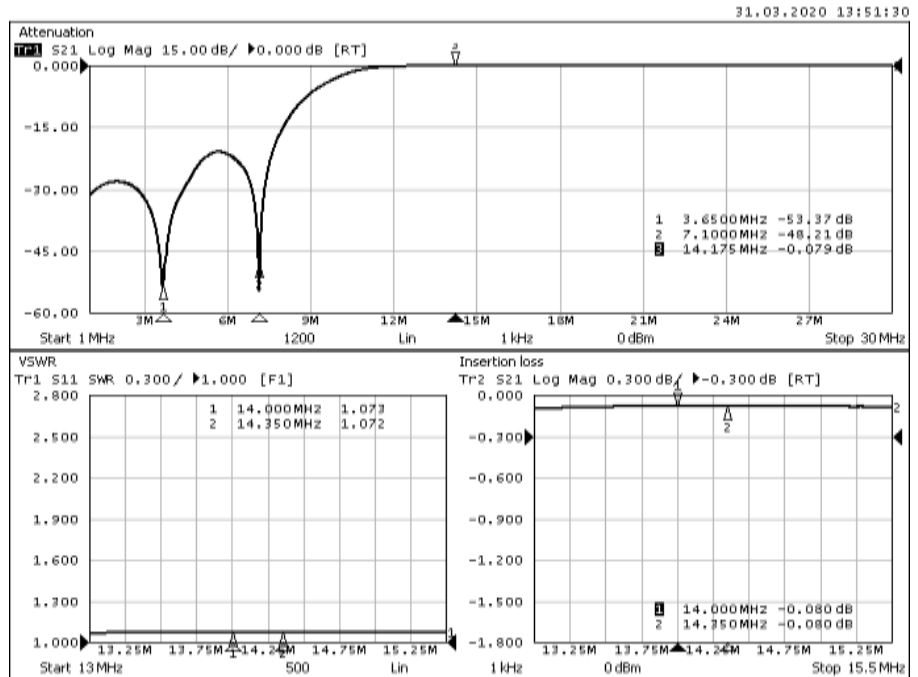

«Perfo Box» series of Filters and MultiPlexers

TriPlexer PB-TP1500, 3.5-7-14MHz, 1500Watts ICAS

Specification as measured, serial number #0320-179:

14MHz port: Insertion loss (S11), VSWR and adjacent bands attenuation (S21) to antenna port

Isolation: 3.5MHz port to 7MHz port