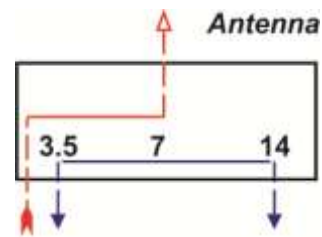

SKU: PB-TP1500804020

Typical specifications:

Subject to change without prior notice, **please see attached actual specification as measured**

- Impedance: 50 Ohms
- Maximum ICAS power per band port: 1500W
- Maximum ICAS power at antenna port: 3000W, (please see [Application notes](#))
- VSWR: ≤1,2:1
- Return loss: ≥20db
- Size: 275 x 245 x 105 mm / 10,8" x 9,5" x 4,1"
- Net weight: ≤2,1 kg / 4,6 lbs

Band INPUT to Antenna OUTPUT, insertion loss (S11) and adjacent bands attenuation (S21), worst possible numbers **at the band edges** rounded to 0,05db / 5db, unused port terminated 50 ohms:

Transmit	Receive level, db.:		
	3.5	7	14
3.5 - 4.0	≤ -0.2	≥ -30	≥ -60
7	≥ -20	≤ -0.15	≥ -35
14	≥ -35	≥ -25	≤ -0.15