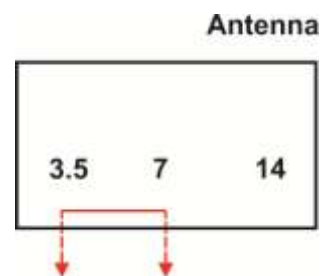

SKU: PB-TP1500804020

Typical specifications:

Subject to change without prior notice, **please see attached actual specification as measured**

- Impedance: 50 Ohms
- Maximum ICAS power per band port: 1500W
- Maximum ICAS power at antenna port: 3000W, (please see [Application notes](#))
- VSWR: ≤1,2:1
- Return loss: ≥20db
- Size: 275 x 245 x 105 mm / 10,8" x 9,5" x 4,1"
- Net weight: ≤2,1 kg / 4,6 lbs

Band INPUT to Antenna OUTPUT, insertion loss (S11) and adjacent bands attenuation (S21), worst possible numbers **at the band edges** rounded to 0,05db / 5db, unused port terminated 50 ohms:

Transmit	Receive level, db.:		
	3.5	7	14
3.5 - 4.0	≤ -0.2	≥ -30	≥ -60
7	≥ -20	≤ -0.15	≥ -35
14	≥ -35	≥ -25	≤ -0.15

Band to Band, Isolation from port to port (S21), worst possible numbers **at the band edges** rounded to 5db, Antenna and unused port terminated 50 ohms:

Transmit	Receive level, db.:		
	3.5	7	14
3.5 - 4.0	-	≥ -25	≥ -55
7	≥ -20	-	≥ -35
14	≥ -35	≥ -25	-