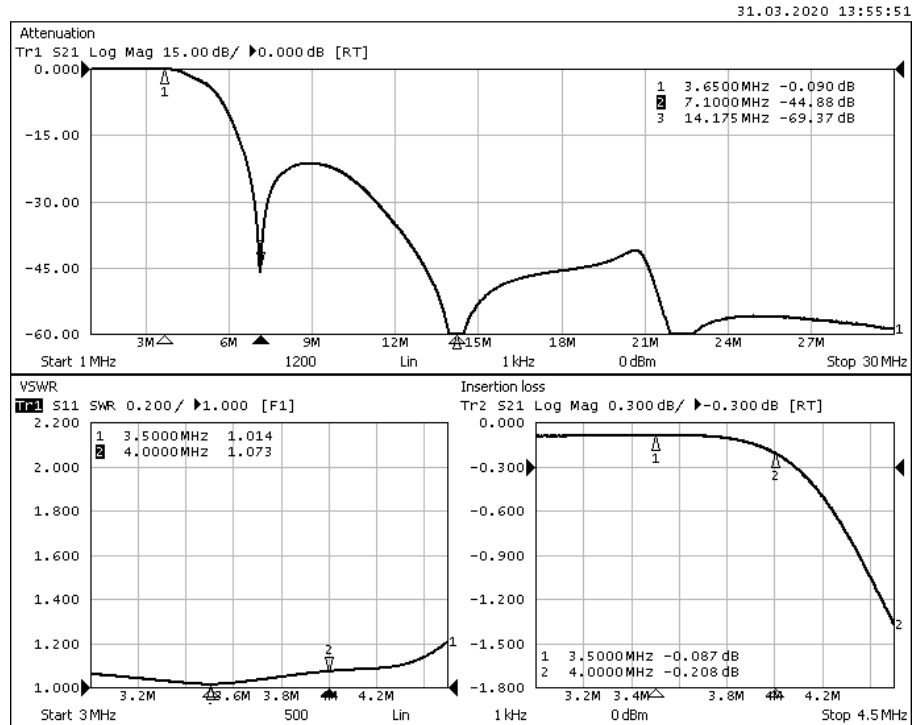

SKU: PB-TP1500804020

Typical specifications:

Subject to change without prior notice, **please see attached actual specification as measured**

- Impedance: 50 Ohms
- Maximum ICAS power per band port: 1500W
- Maximum ICAS power at antenna port: 3000W, (please see [Application notes](#))
- VSWR: ≤1,2:1
- Return loss: ≥20db
- Size: 275 x 245 x 105 mm / 10,8" x 9,5" x 4,1"
- Net weight: ≤2,1 kg / 4,6 lbs

«Perfo Box» series of Filters and MultiPlexers

TriPlexer PB-TP1500, 3.5-7-14MHz, 1500Watts ICAS

Specification as measured, serial number #0320-179:

3.5MHz port: Insertion loss (S11), VSWR and adjacent bands attenuation (S21) to antenna port