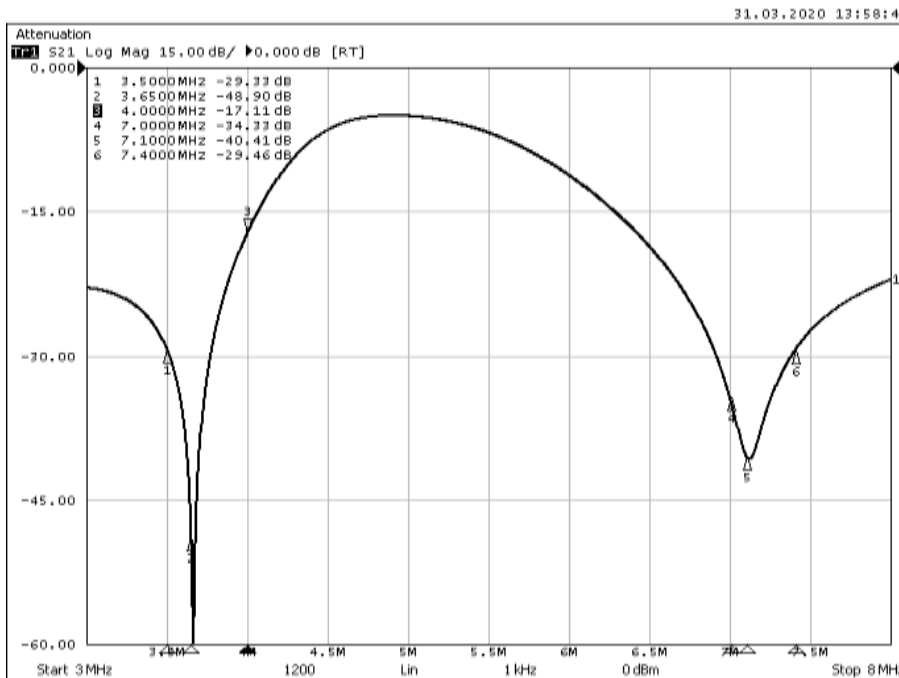

QC:

27 May, 2020

Page 3 of 4

LowBandSystems

Tel.: 007 918 557 45 07 (WhatsApp, Viber)

E-mail: ra6lbs@gmail.com

Volgodonsk, 347382, Russian Federation

www.lowbandsystems.com