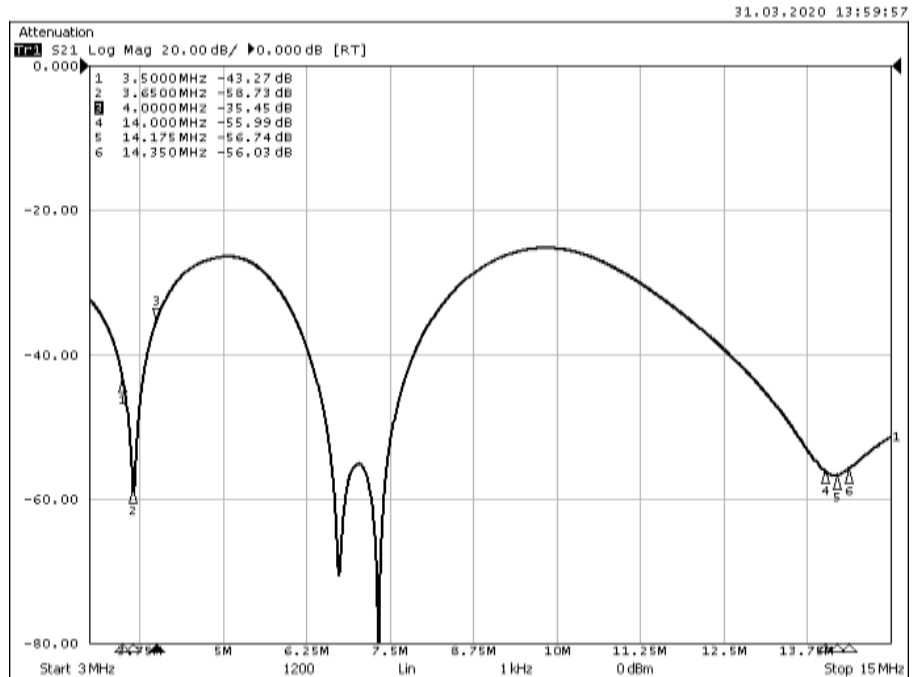

«Perfo Box» series of Filters and MultiPlexers

TriPlexer PB-TP1500, 3.5-7-14MHz, 1500Watts ICAS

Specification as measured, serial number #0320-179:

Isolation: 3.5MHz port to 14MHz port