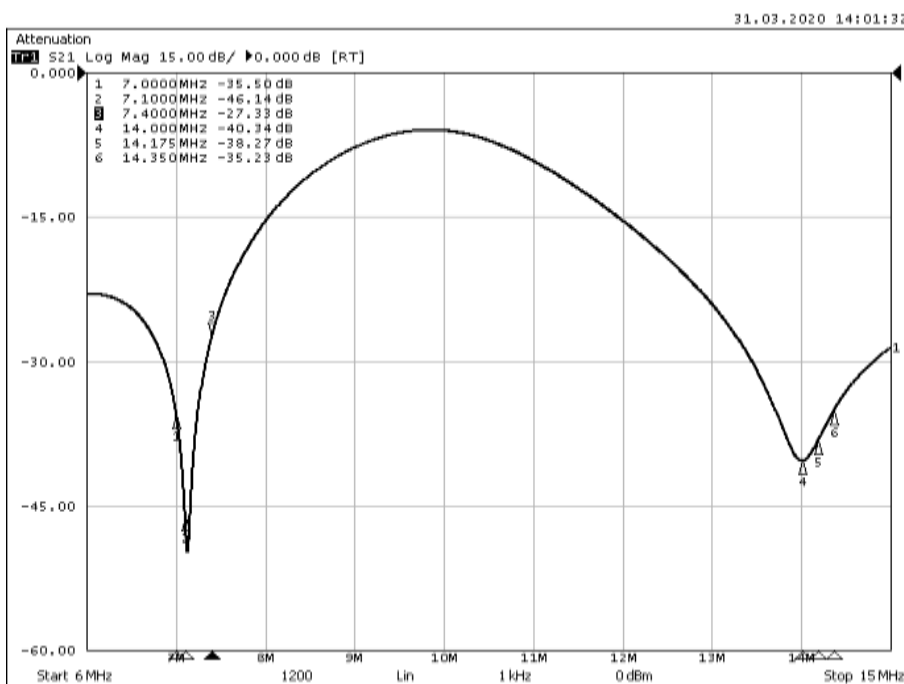

Isolation: 7MHz port to 14MHz port