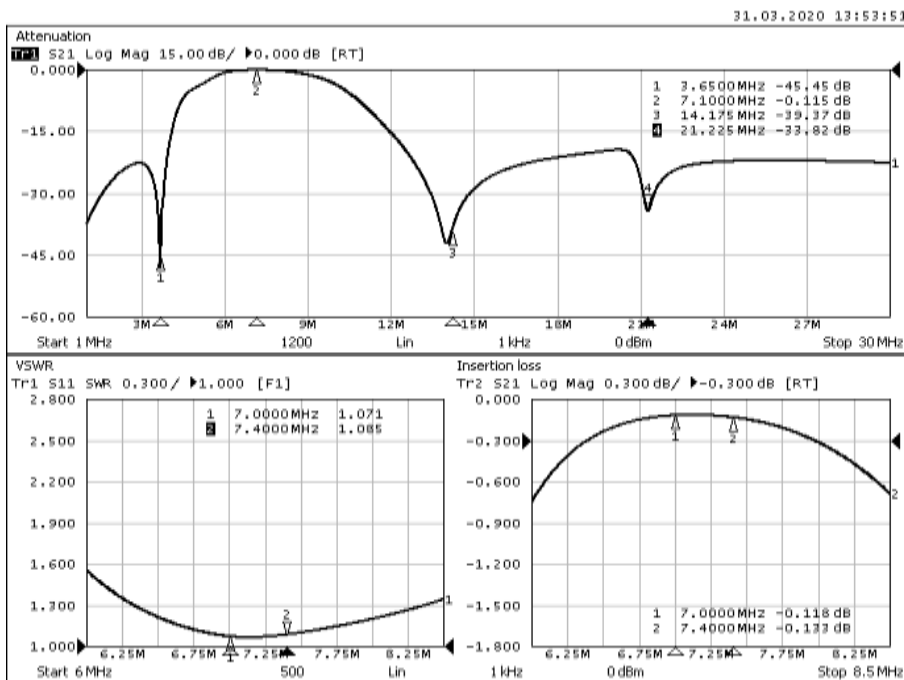

QC:

27 May, 2020

Page 2 of 4

LowBandSystems
Tel.: 007 918 557 45 07 (WhatsApp, Viber)
E-mail: ra6lbs@gmail.com
Volgodonsk, 347382, Russian Federation

www.lowbandsystems.com