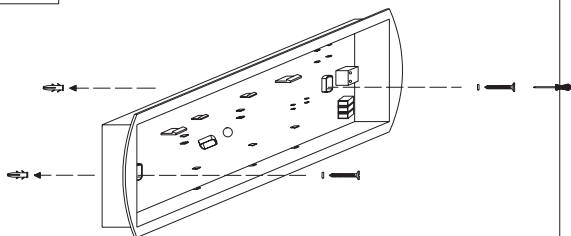

Universal, two-sided emergency lighting fitting **TIGER DS LED** – instalation instruction

ACCESSORIES

Specifications:

- power supply 230V 50-60Hz,
- high-temperature battery Ni-Cd, charge time 24 hours, Ni-MH - 12 hours,
- electric power network and battery charge LED indicator,
- protection level Ip22, safety class II,
- electronic protection against complete battery discharge,
- ambient temperature 0°C–+40 °C,
- emergency operation time 1,2 or 3hours,
- connecting clips 3x2,5mm, recognition distance 20m
- optional PT or RS,
- compatibility with standard specyfifications EN60598,EN1838

White plastic body, transparent or opal polycarbonate cover.

Mounting:

- wall, ceiling,
- optional dry-wall or underplastering.

1.

4.

2.

5.

3.