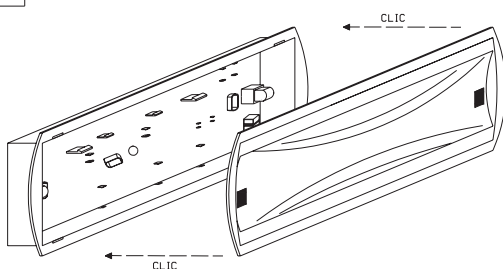

Universal, two-sided emergency lighting fitting **TIGER DS LED** – instalation instruction

ACCESSORIES

Specifications:

- power supply 230V 50-60Hz,
- high-temperature battery Ni-Cd, charge time 24 hours, Ni-MH - 12 hours,
- electric power network and battery charge LED indicator,
- protection level Ip22, safety class II,
- electronic protection against complete battery discharge,
- ambient temperature 0°C–+40 °C,
- emergency operation time 1,2 or 3hours,
- connecting clips 3x2,5mm, recognition distance 20m
- optional PT or RS,
- compatibility with standard specyfifications EN60598,EN1838

White plastic body, transparent or opal polycarbonate cover.

Mounting:

- wall, ceiling,
- optional dry-wall or underplastering.

1.

4.

2.

5.

3.