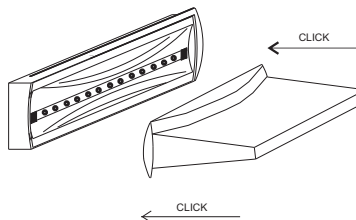

Universal, two-sided emergency lighting fitting **TIGER DS LED** – instalation instruction

ACCESSORIES

Specifications:

- power supply 230V 50-60Hz,
- high-temperature battery Ni-Cd, charge time 24 hours, Ni-MH - 12 hours,
- electric power network and battery charge LED indicator,
- protection level Ip22, safety class II,
- electronic protection against complete battery discharge,
- ambient temperature 0°C–+40 °C,
- emergency operation time 1,2 or 3hours,
- connecting clips 3x2,5mm, recognition distance 20m
- optional PT or RS,
- compatibility with standard specyfifications EN60598,EN1838

White plastic body, transparent or opal polycarbonate cover.

Mounting:

- wall, ceiling,
- optional dry-wall or underplastering.

1.

4.

2.

5.

3.