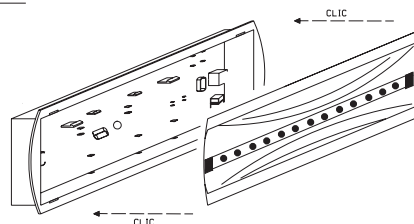

Universal, two-sided emergency lighting fitting **TIGER DS LED** – instalation instruction

ACCESSORIES

Specifications:

- power supply 230V 50-60Hz,
- high-temperature battery Ni-Cd, charge time 24 hours, Ni-MH - 12 hours,
- electric power network and battery charge LED indicator,
- protection level Ip22, safety class II,
- electronic protection against complete battery discharge,
- ambient temperature 0°C–+40 °C,
- emergency operation time 1,2 or 3hours,
- connecting clips 3x2,5mm, recognition distance 20m
- optional PT or RS,
- compatibility with standard specyfifications EN60598,EN1838

White plastic body, transparent or opal polycarbonate cover.

Mounting:

- wall, ceiling,
- optional dry-wall or underplastering.

1.

4.

2.

5.

3.