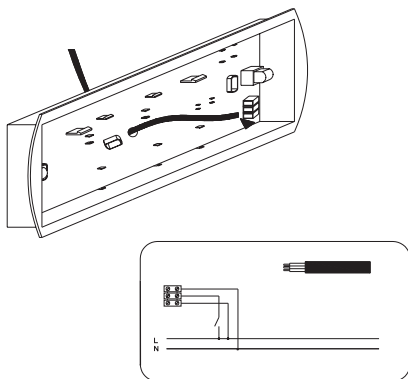

Universal, two-sided emergency lighting fitting **TIGER DS LED** – instalation instruction

ACCESSORIES

Specifications:

- power supply 230V 50-60Hz,
- high-temperature battery Ni-Cd, charge time 24 hours, Ni-MH - 12 hours,
- electric power network and battery charge LED indicator,
- protection level Ip22, safety class II,
- electronic protection against complete battery discharge,
- ambient temperature 0°C–+40 °C,
- emergency operation time 1,2 or 3hours,
- connecting clips 3x2,5mm, recognition distance 20m
- optional PT or RS,
- compatibility with standard specyfifications EN60598,EN1838

White plastic body, transparent or opal polycarbonate cover.

Mounting:

- wall, ceiling,
- optional dry-wall or underplastering.

1.

4.

2.

5.

3.