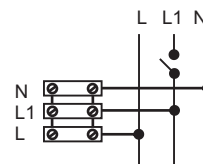

(SA) MAINTAINED