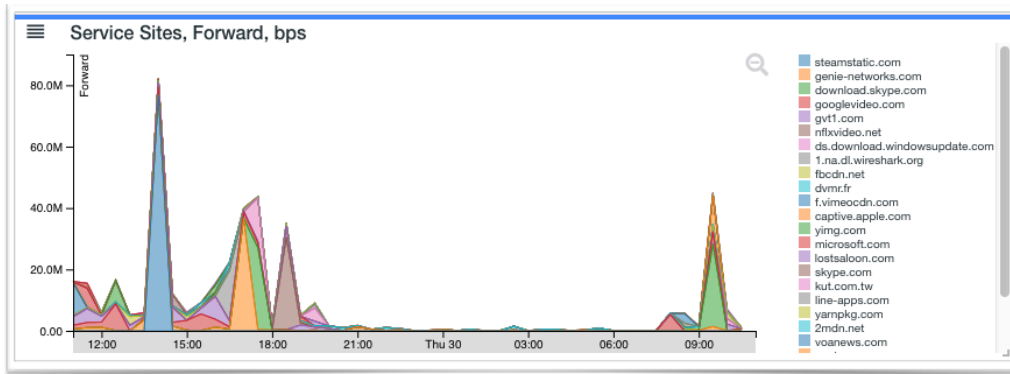

Solution Benefits

Easily get hold of your network traffic from apparent and specific service attributes instead of cold numerical data like IP address or AS numbers. Get critical traffic insights by uncovering:

- The types of services driving your network's traffic growth