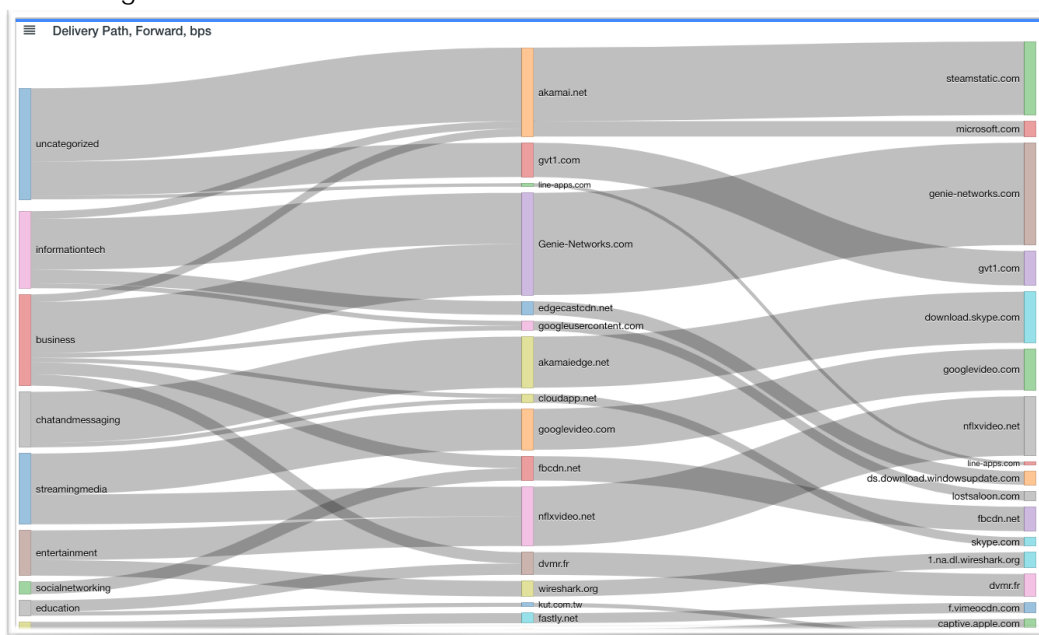

- How and through what networks the hot service traffic is delivered