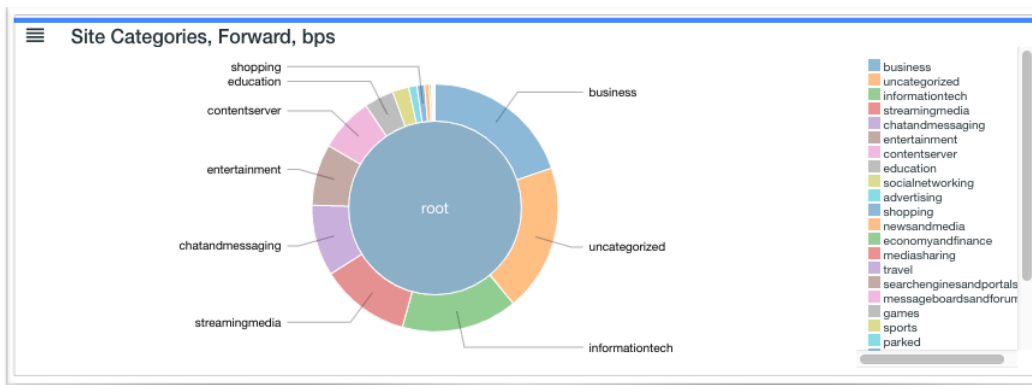

- The services the users are accessing behind the mask of CDN