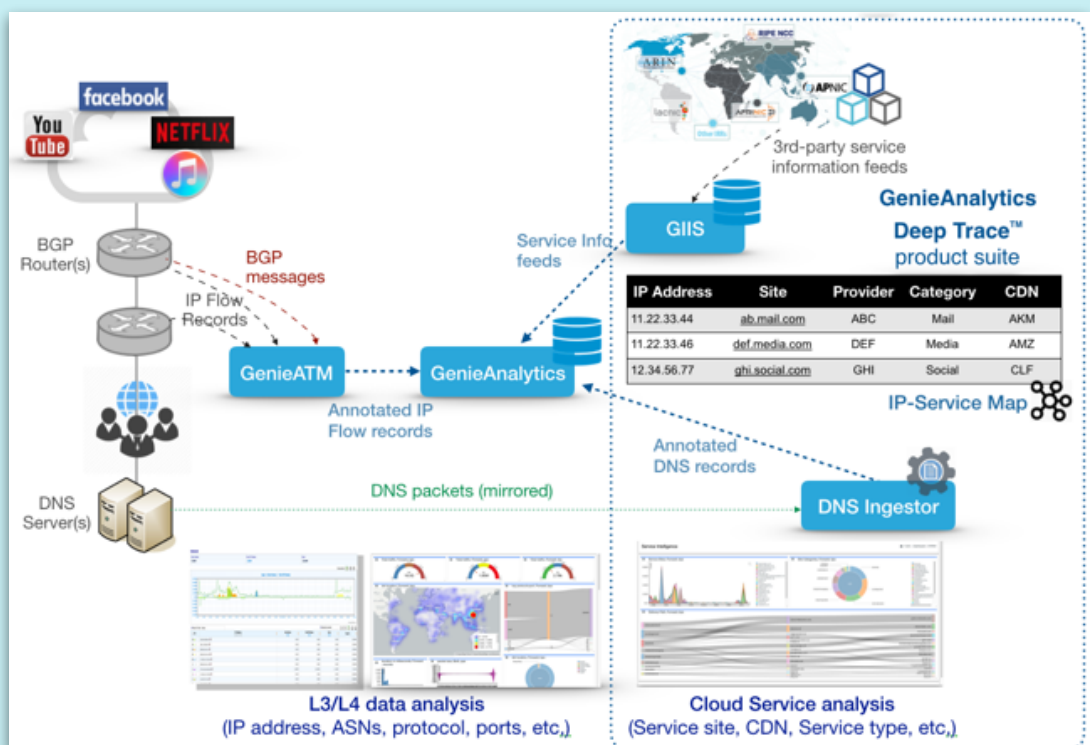

GenieAnalytics Deep Trace™

Service Site Attributes Display and Real-time CDN Tracking

Service site attribute and delivery network tracking with multi-dimensional analytics and intuitive visualization

The GenieAnalytics Deep Trace™ product suite automatically correlates traffic Flow data with Domain Name System (DNS) query and response streams and Genie's in-house map to identify the service site name, service type, and service provider for each traffic flow. It also discovers the delivery network for each traffic flow from the DNS data or from the Internet Routing Registry (IRR) database lookup. Deep Trace™ product suite enriches GenieAnalytics's annotated IP flow data with Content Delivery Network (CDN) and Over-the-top (OTT) service awareness in real time for more user-readable network traffic insights. With Deep Trace™ product suite, users can get previously unattainable, critical service site information that drives network operation intelligence, rather than strings of digits like IP addresses or AS numbers that are hard to grasp at a glance.

Key Features

Enriched Service Traffic Insights

Extend GenieAnalytics' traffic flow information. Uncover not only traffic attributes like IP addresses, protocol, port, ASN, etc., but also service attribute details including:

- Service site names
- Service providers names
- Site types (streaming media, mail, games, etc.)
- CDN names

Extended Network Analytics

- Every enriched information can be used as an analytics dimension, which enables GenieAnalytics' ad-hoc queries to filter or aggregate - by the names that are associated with the annotated flow records.

Deployment

Solution Benefits

Easily get hold of your network traffic from apparent and specific service attributes instead of cold numerical data like IP address or AS numbers. Get critical traffic insights by uncovering: