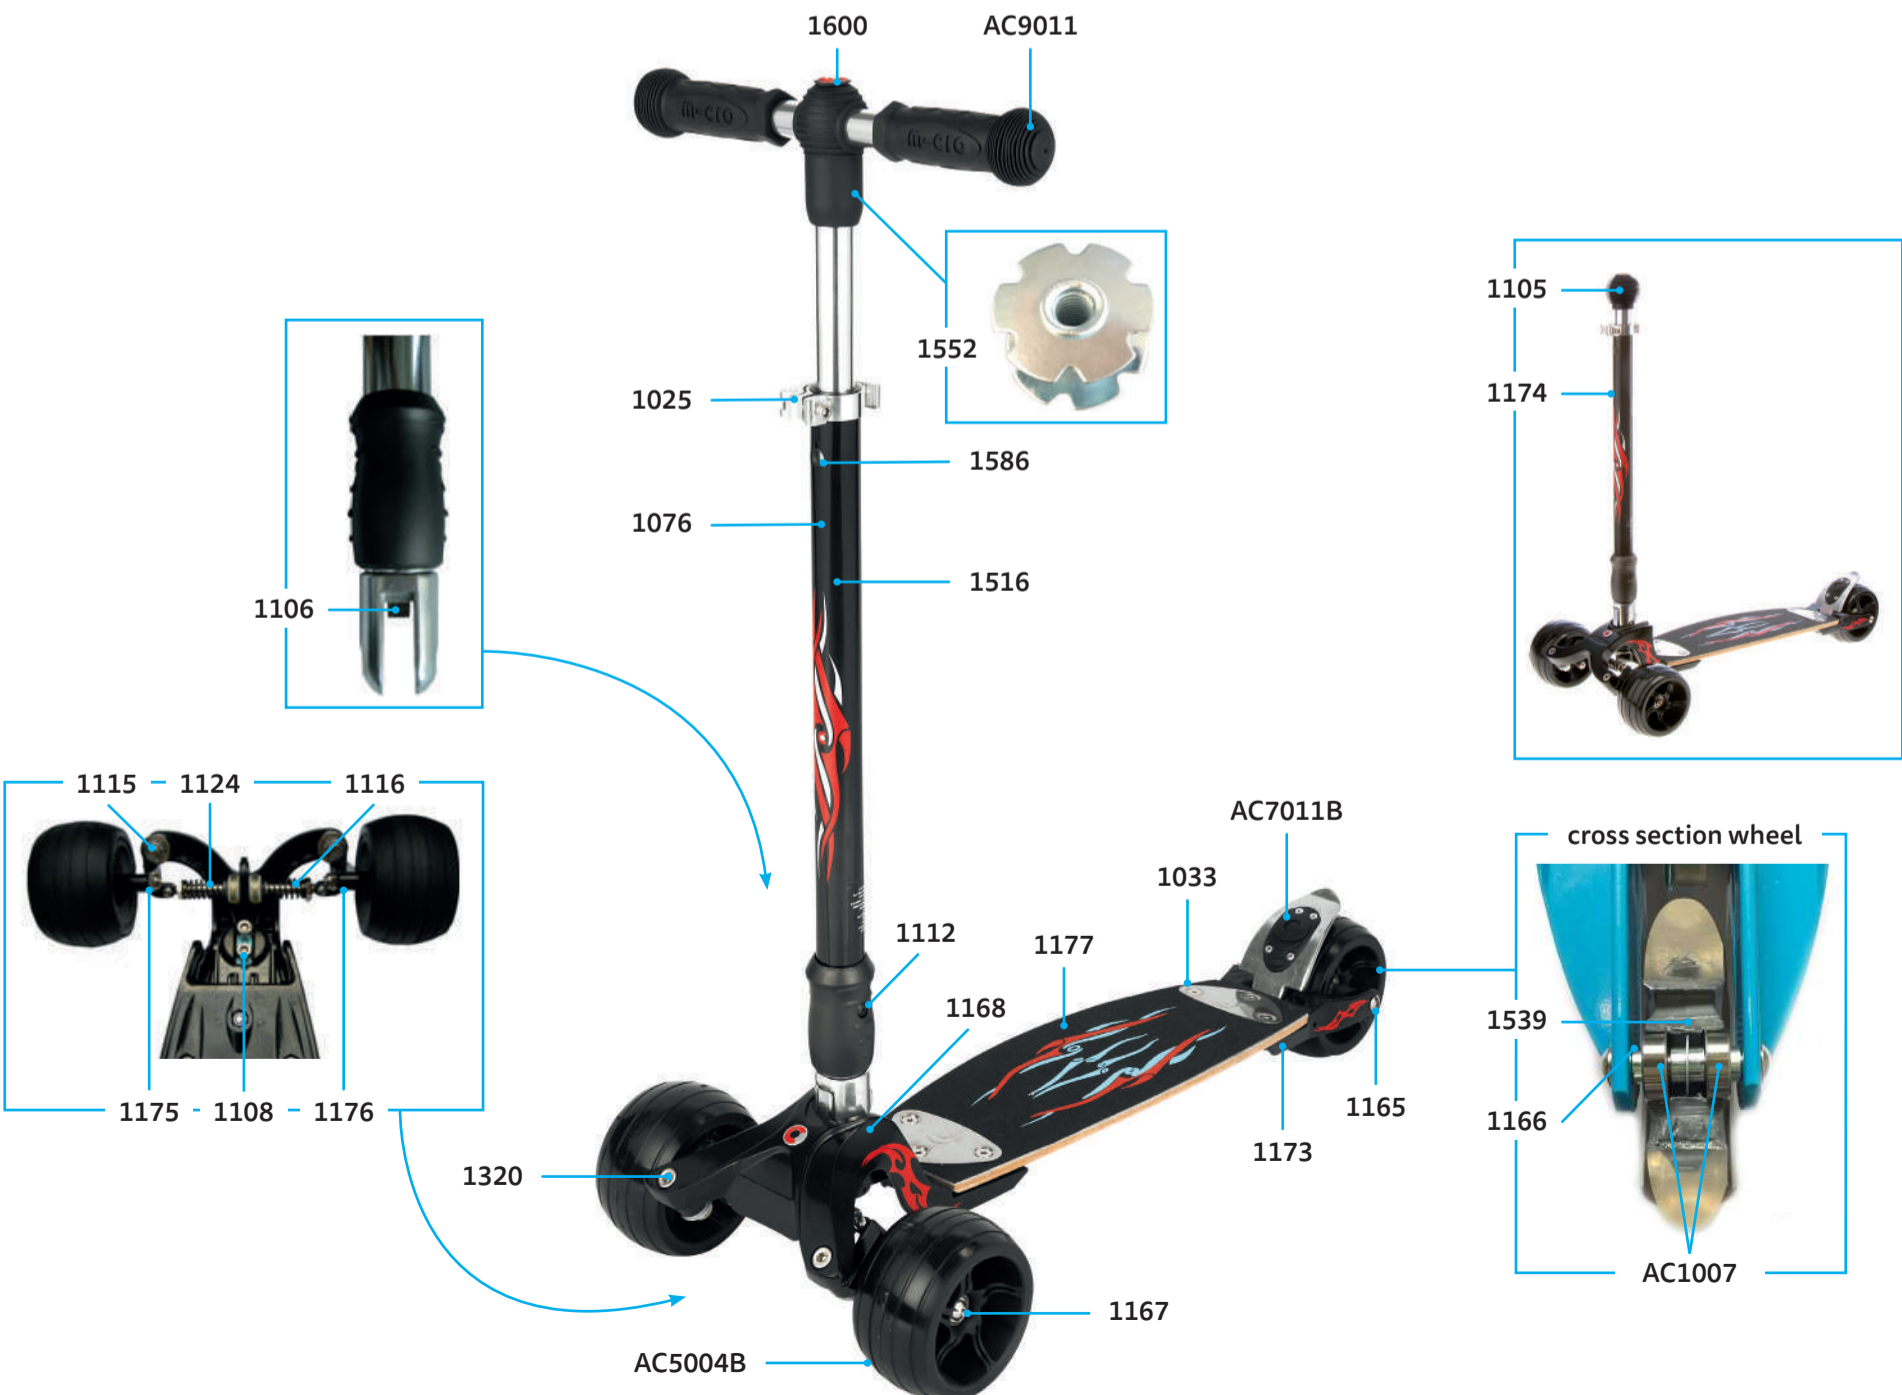

PARTS

article no.	article	info
1025	quick-acting clamp, Silver	
1033	board fixation plates complete, deck	set
1076	plastic linkage tube	
1105	knob, Black	
1108	axle bolt external thread, washer and spring, 25 mm	
1112	axle bolt with nut, 34 mm	
1115	axle bolt with nut and washer, 46.5 mm	
1124	spring Red (new size D19xD2.2X60X9T)	
1165	axle bolt with nut, 108 mm	set
1166	spacer external bearings 32.5 mm	
1167	axle bolt with nut, 73 mm	108 mm
1169	brake plate	pair
1170	brake spring	73 mm
1171	brake bolt	
1173	back part complete no wheel with brake	
1174	handlebar and knob, Black	
1175	shank left	
1176	shank right	
1177	deck and griptape, Black	
1178	griptape	
1320	axle bolt, 46.5 mm	
1516	handlebar and knob, Black	
1106	bolt folding mechanism	
1116	steering parts complete	
1168	head front complete	
1539	spacer between bearings 10.25 mm	
1552	star nut handlebar	
1586	bolt and spring t-bar,	
1600	cap (swiss design logo)	
1668	handlebar and knob, Volcano Grey	
1670	brake plate, Volcano Grey	
1674	deck and griptape, Volcano Grey	
1675	griptape, Volcano Grey	

article no.	article
1669	head front complete, kbm, Volcano Grey
1671	back part complet no wheel with brake, kbm Volcano Grey
1672	shank left, Volcano Grey
1673	shank right, Volcano Grey

ACCESSORIES

article no.	article	info
AC9011	Interchangeable	
AC5004B	wheel complete Blister	120 mm
AC6003B	handles Blister	pair
AC7011B	brake complete Blister	
AC1007	single bearing ABEC 9	

KB0023