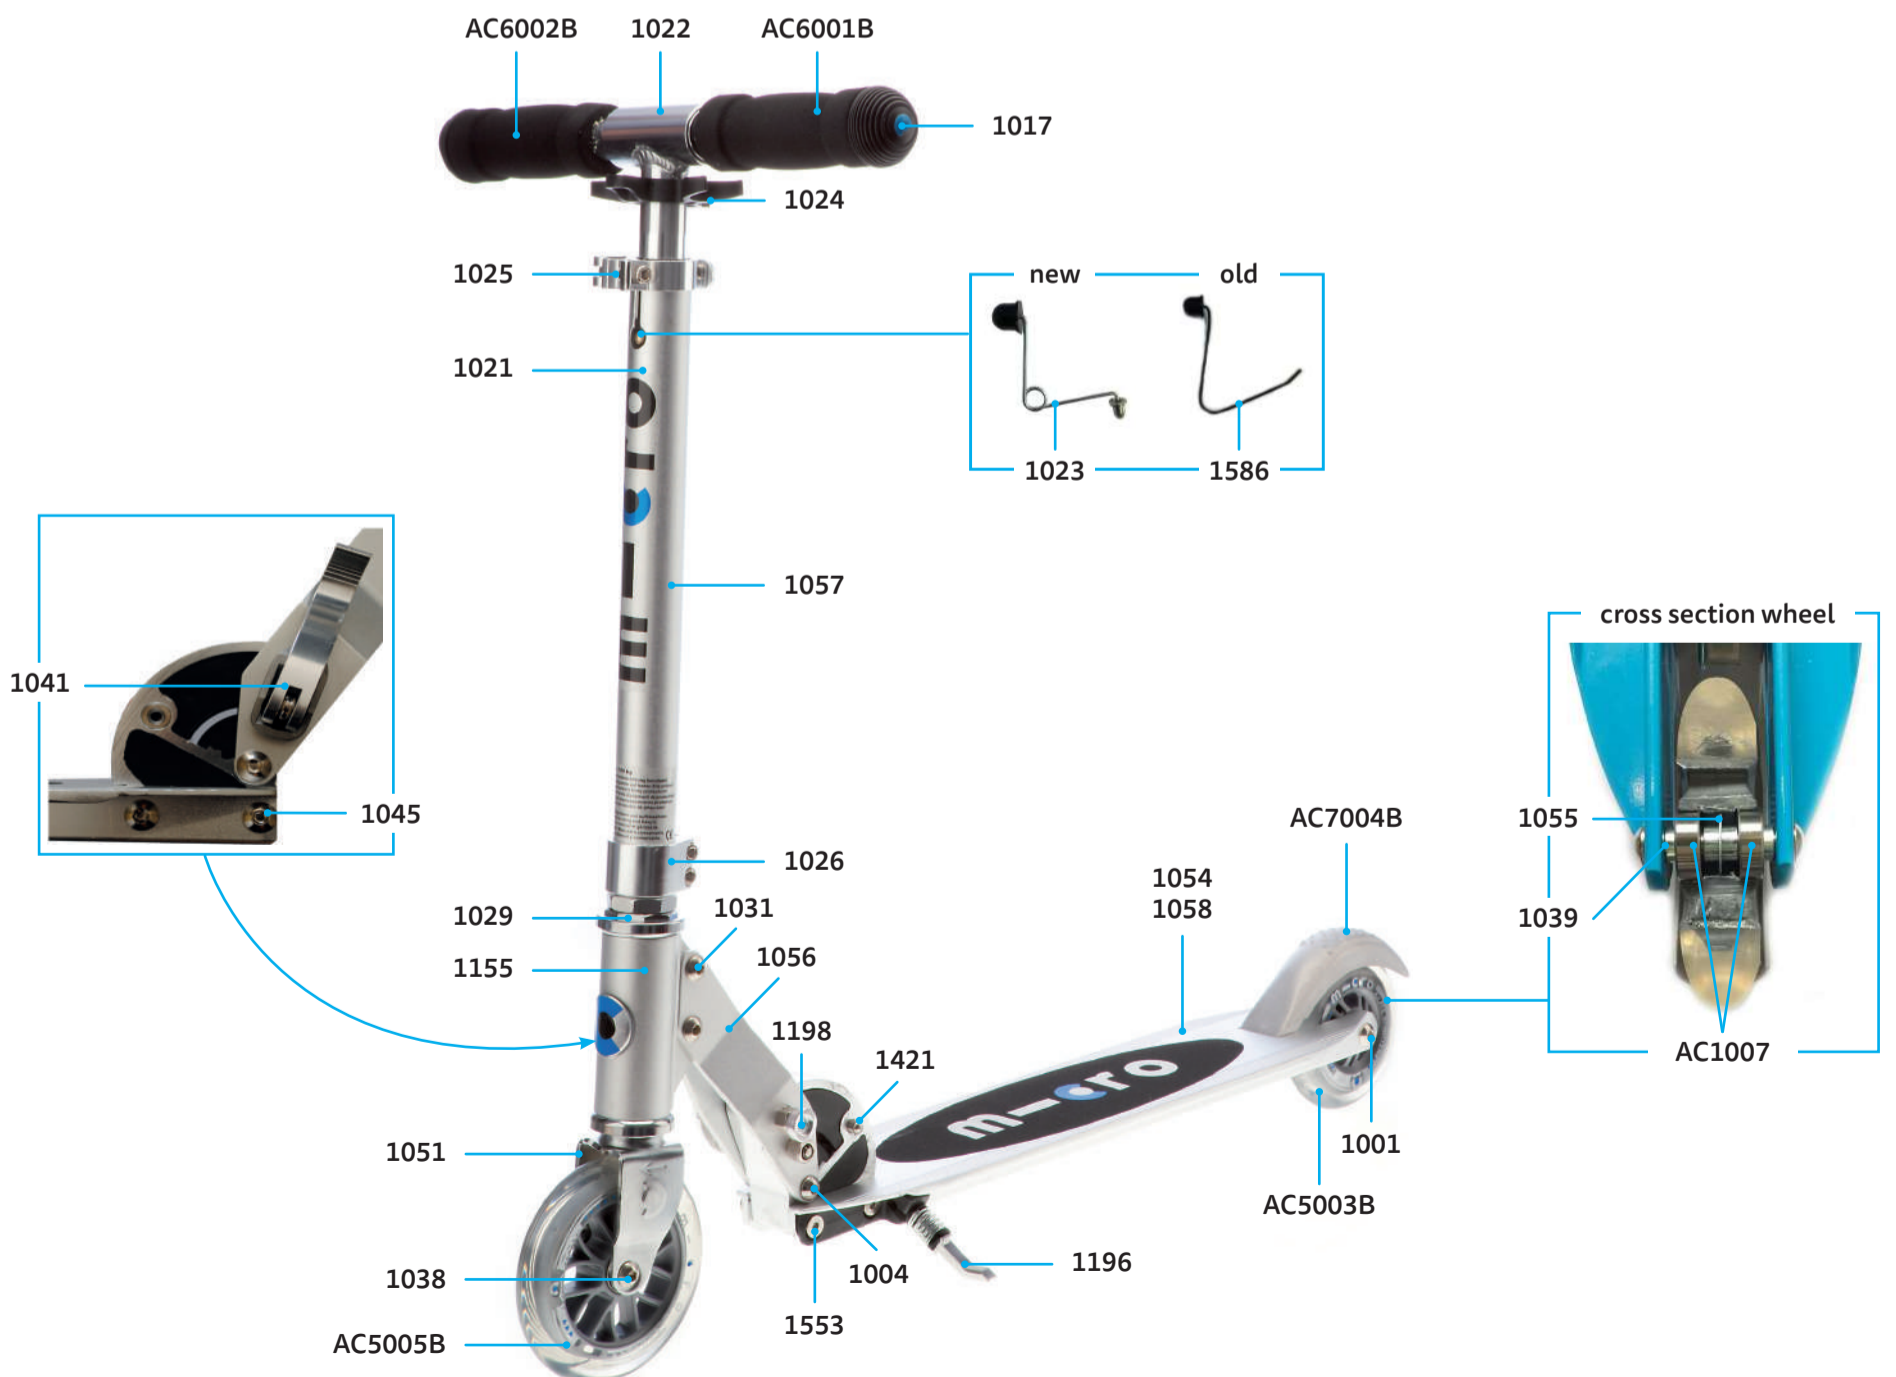

MICRO SPRITE SA0019

PARTS

article no.	article
1001	axle bolt internal thread, 40 mm
1004	axle bolt internal thread, 44 mm
1017	plugs, handle bolt, rubber strip
1021	plastic linkage tube
1022	t-tube
1024	multimountclip
1025	quick-acting clamp, Silver
1026	lower clamp, Silver
1029	inverter logic complete
1031	axle bolt internal thread, 19 mm
1038	axle bolt internal thread, 30 mm
1039	spacer external bearings, 3.4 mm
1041	locking complete
1045	axle bolt internal thread, 33 mm
1046	brake plate
1047	brake spring
1048	brake bolt
1051	steering fork
1054	griptape
1055	spacer between bearings 10.25 mm
1056	holder plates left and right, Silver
1057	lower t-tube, Silver
1058	deck and griptape, Silver
1155	front holder, Silver
1196	kick stand with screws
1198	push button, Silver
1553	screw for kickstand
1586/1023	bolt and spring t-bar

ACCESSORIES

article no.	article
AC6001B	high density foam hand grip
AC6002B	complete handgrip, tube plug, shockcord
AC5003B	wheel back complete Blister, 100 mm
AC5005B	front wheel complete Blister, 120 mm
AC7004B	brake complete Blister
AC1007	single bearing ABEC 9

MICRO SPRITE
SA0019