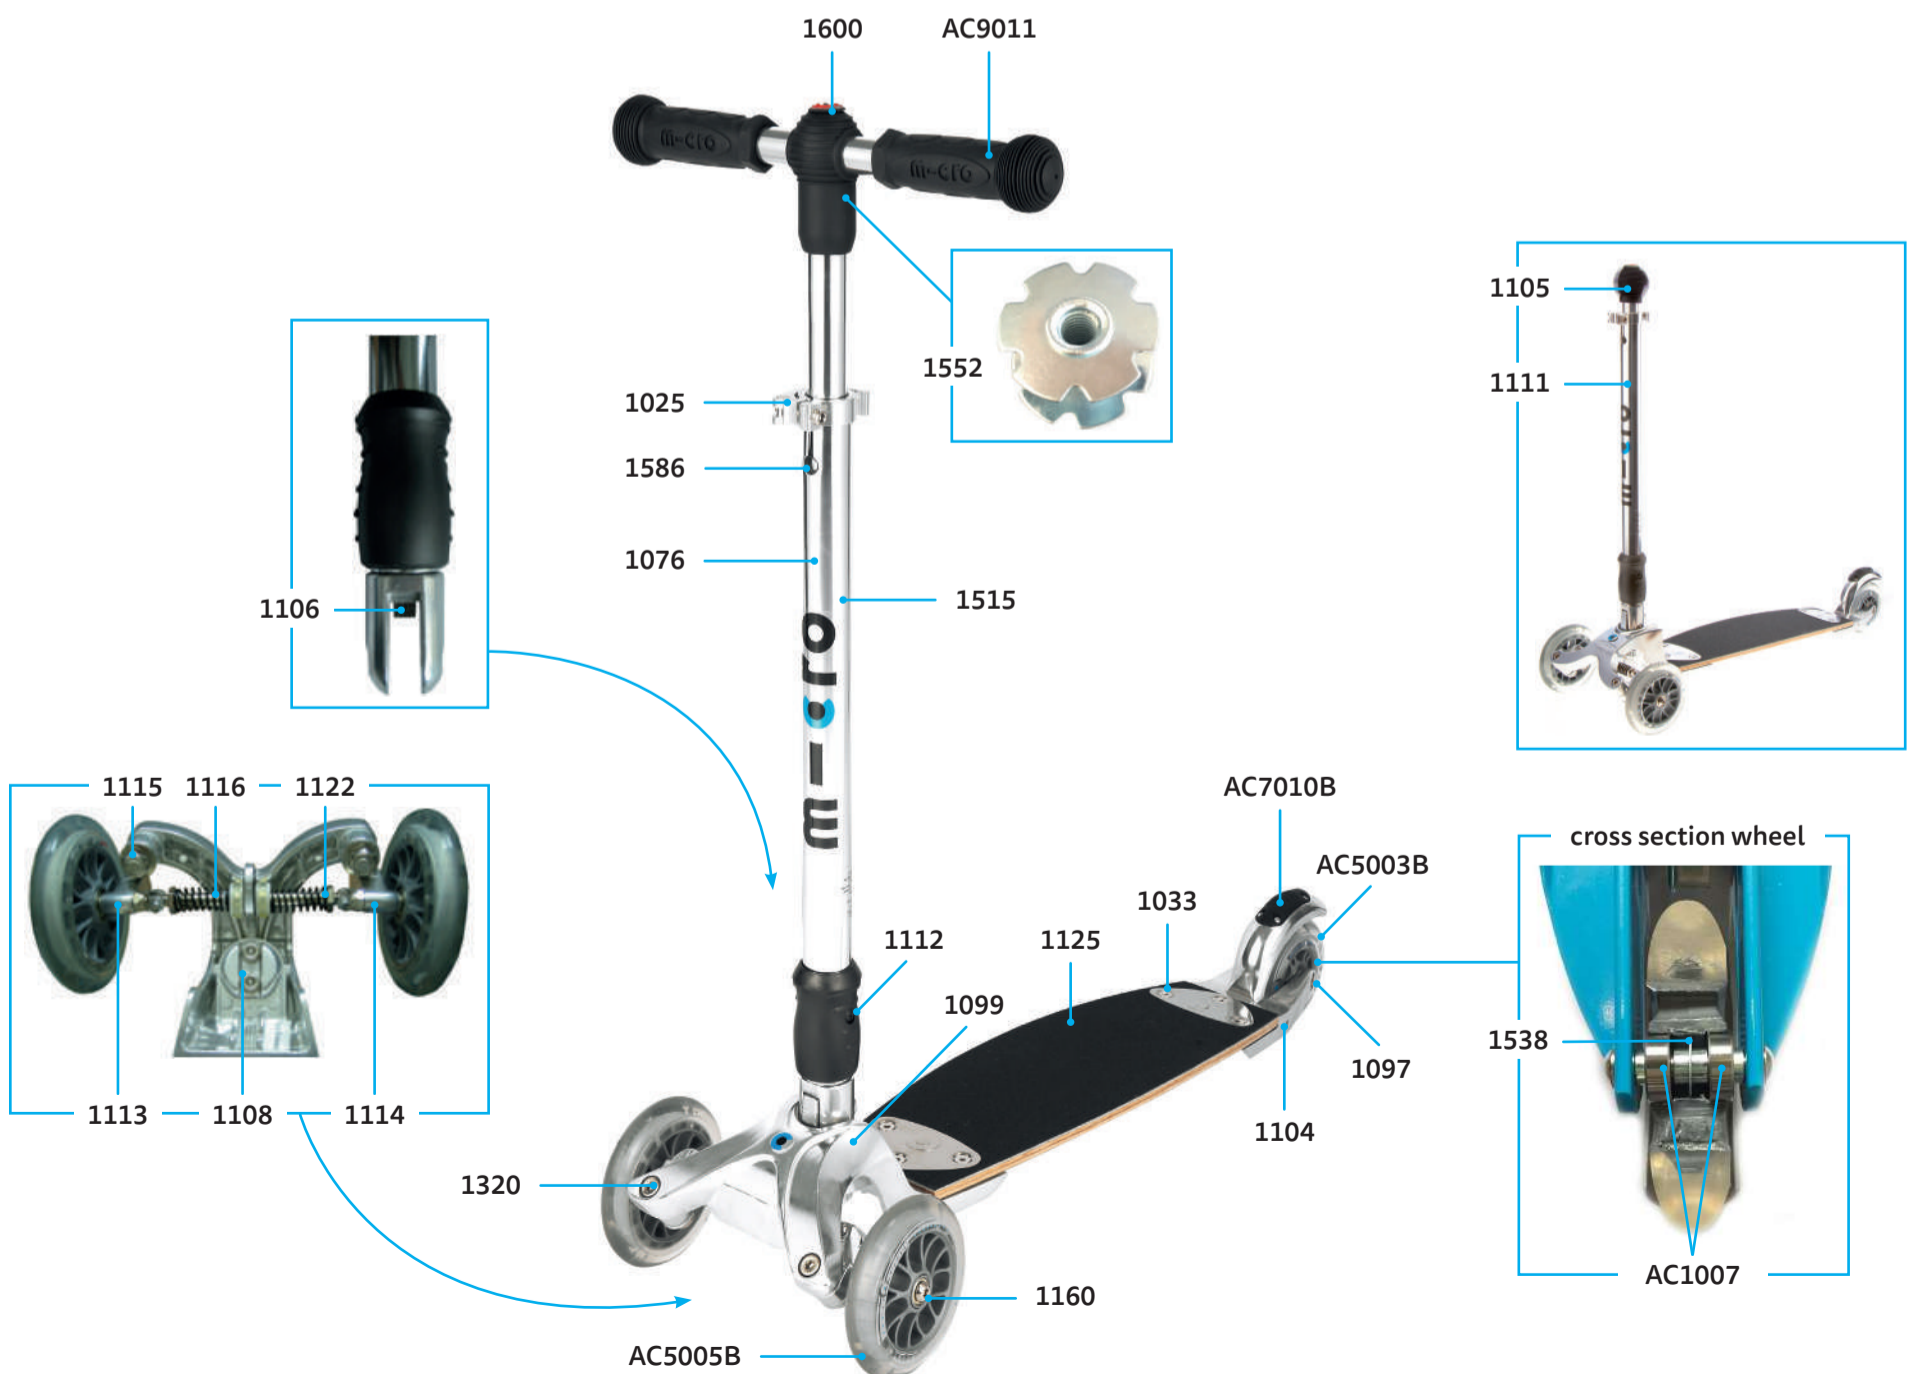

MICRO KICKBOARD ORIGINAL INTERCHANGEABLE KB0021

PARTS

article no.	article
1025	quick-acting clamp, Silver
1033	board fixation plates complete, deck
1076	plastic linkage tube
1097	axle bolt with nut, 36 mm
1098	axle bolt with nut, 57 mm
1099	head front complete
1100	brake plate
1101	brake spring
1102	brake bolt
1104	back part complete no wheel with brake
1105	knob, Black
1106	bolt folding mechanism
1108	axle bolt external thread, washer and spring , 25 mm
1111	handle bar complete
1112	axle bolt with nut, 34 mm
1113	shank left
1114	shank right
1115	axle bolt with nut and washer, 46.5 mm
1116	steering parts complete
1122	spring, Black (size D17xD1.8x60x10t)
1125	deck and griptape
1126	griptape
1160	axle
1320	axle bolt, 46.5 mm
1424	T handlebar, Silver
1515	handlebar and knob, Silver
1538	spacer between bearings 10.3 mm
1552	star nut handlebar
1586	bolt and spring t-bar
1600	cap (swiss design logo)

ACCESSORIES

article no.	article
AC9011	Interchangeable
AC5003B	back wheel complete Blister
AC5005B	front wheel complete Blister
AC6003B	handle Blister
AC7010B	brake complete Blister

MICRO KICKBOARD ORIGINAL INTERCHANGEABLE
KB0021