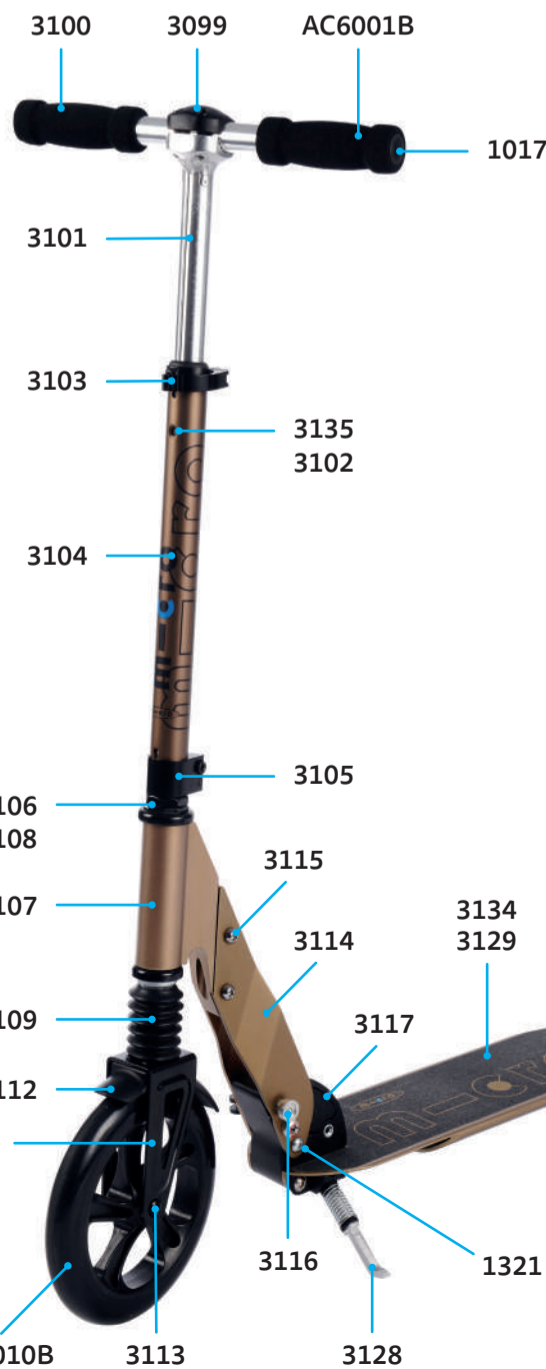

MICRO SUSPENSION SA0065

PARTS

article no.	article
1017	tube plug with shockcord
3099	handle bar cap with screws
3100	handle bar
3101	bar with spring and bolt
3102	plastic linkage tube
3103	quick-acting clamp
3104	lower t-tube
3105	lower clamp
3106	complete headset
3107	steering head
3108	round socket head cap, rebound washer
3109	dust protection
3111	steering fork complete
3112	fender front wheel
3113	axle
3114	holder plates left and right
3115	bolt for holder plates
3116	push button, Silver
3117	folding block
3118	back axle
3122	brake plate
3124	axle
3125	axle back wheel
3127	quick release
3128	kickstand with two screws
3129	deck with griptape
3130	spring complete
3131	back part with brake no wheel
3132	step screw
3133	brake pin
3134	griptape
3135	bolt and spring t-bar

article no.	article
3198	brake spring
3218	deck with griptape
3219	griptape
3220	holder plates (left) | holderplates (right)
3221	steering head Black
3222	lower tube

ACCESSORIES

article no.	article
AC6001B	high density foam hand grip
AC5010B	wheel complete Blister

SA0156

MICRO SUSPENSION
SA0065