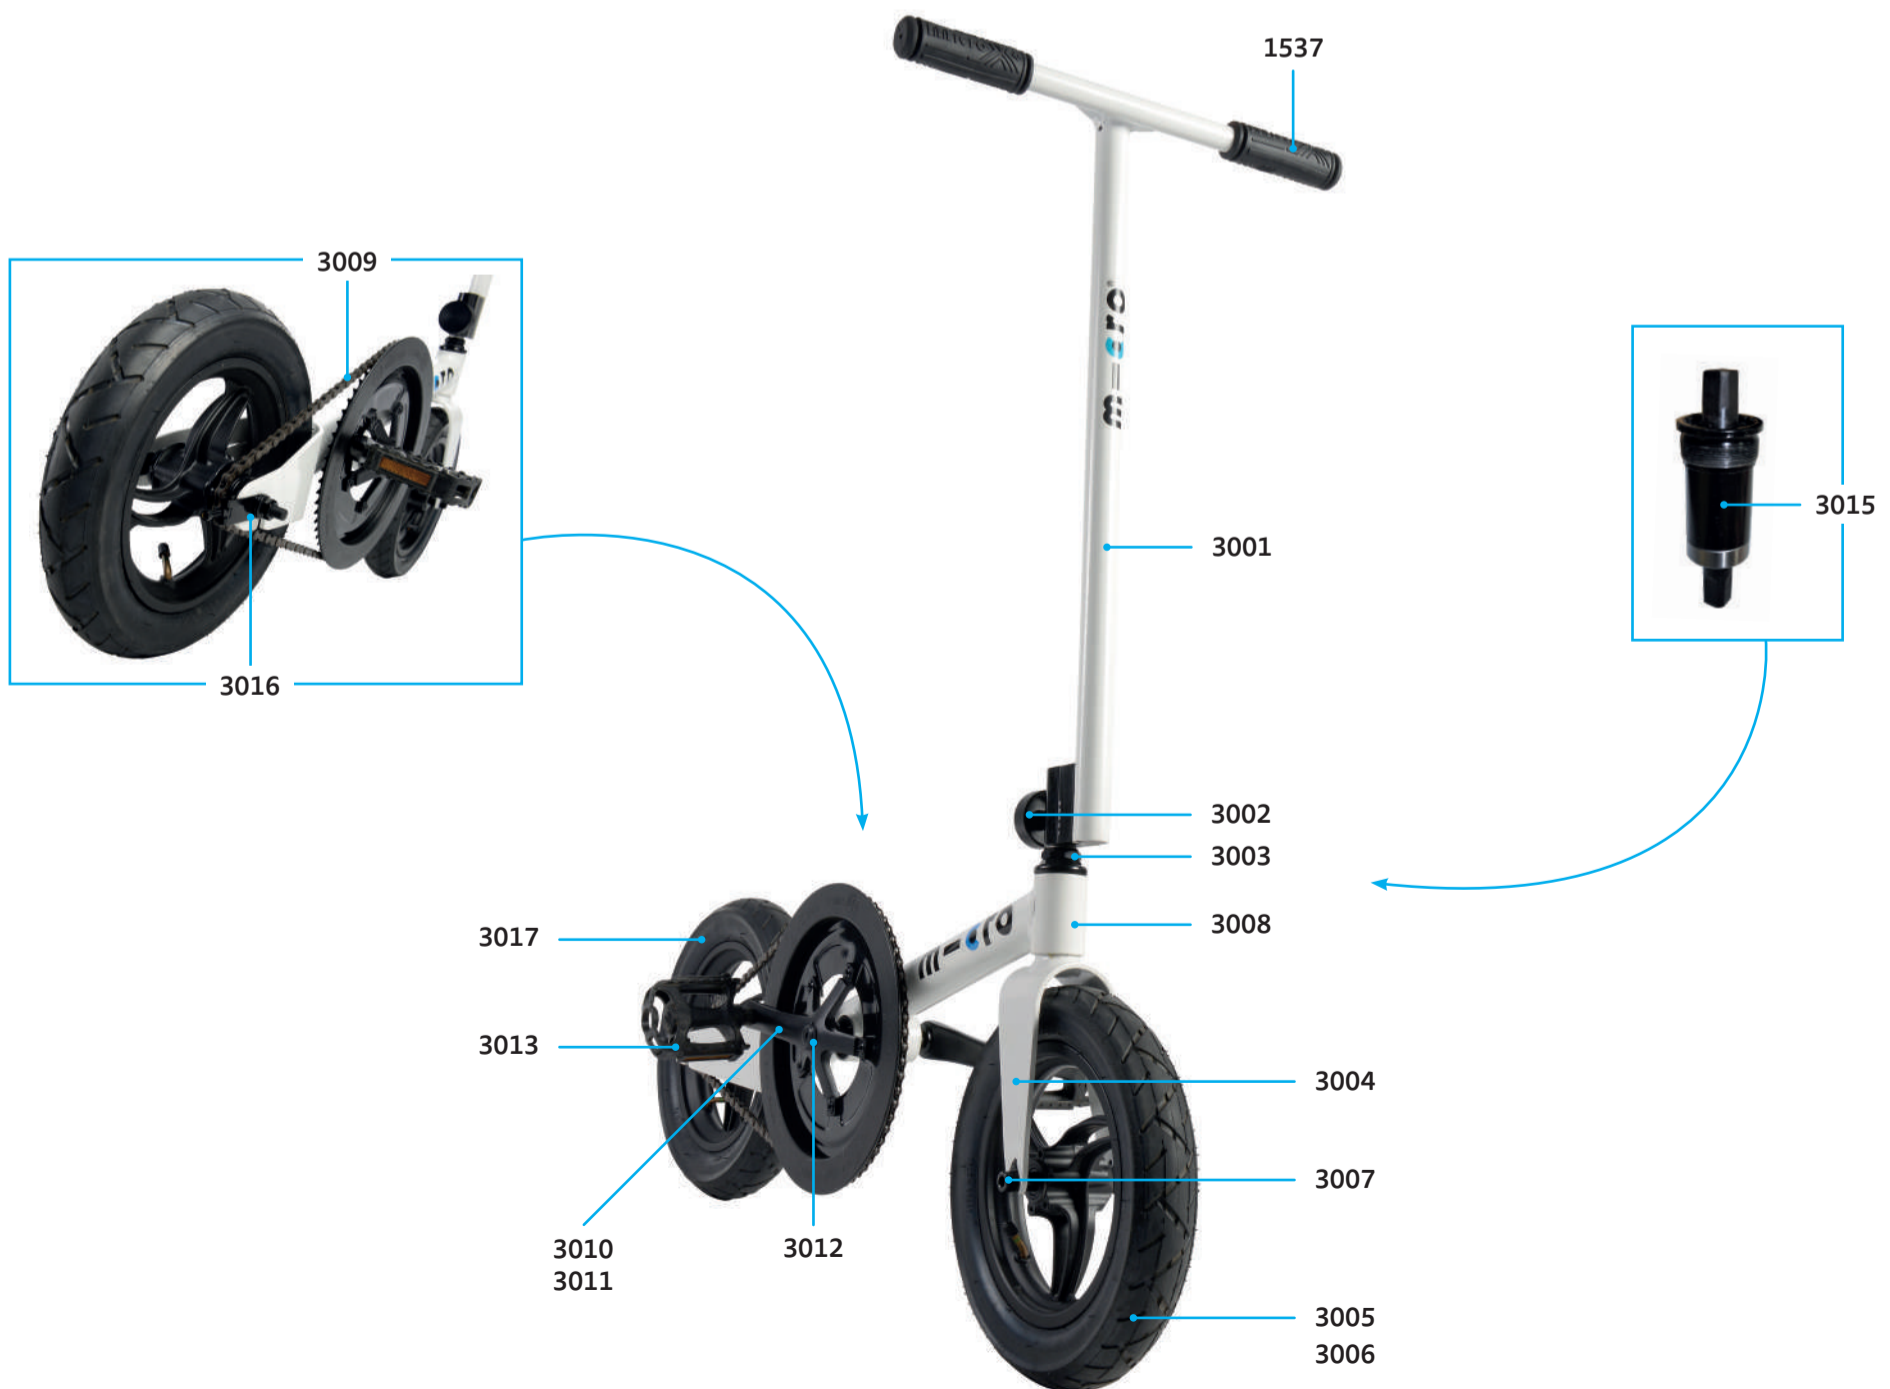

MICRO PEDALFLOW CB0001

PARTS

article no.	article
1537	handles
3001	handle bar, White
3002	chain adjuster
3003	set of bearings for tube
3004	front fork
3005	air tube
3006	front wheel
3007	wheel bolt
3008	frame
3009	chain
3010	crank arm left
3011	crank arm right
3012	crank guide
3013	pedales
3015	crankset
3016	chain adjuster
3017	back wheel
3196	handle bar, Black
3197	front fork U piece, Black
3256	frame, Black

CB0002

MICRO PEDALFLOW
CB0001