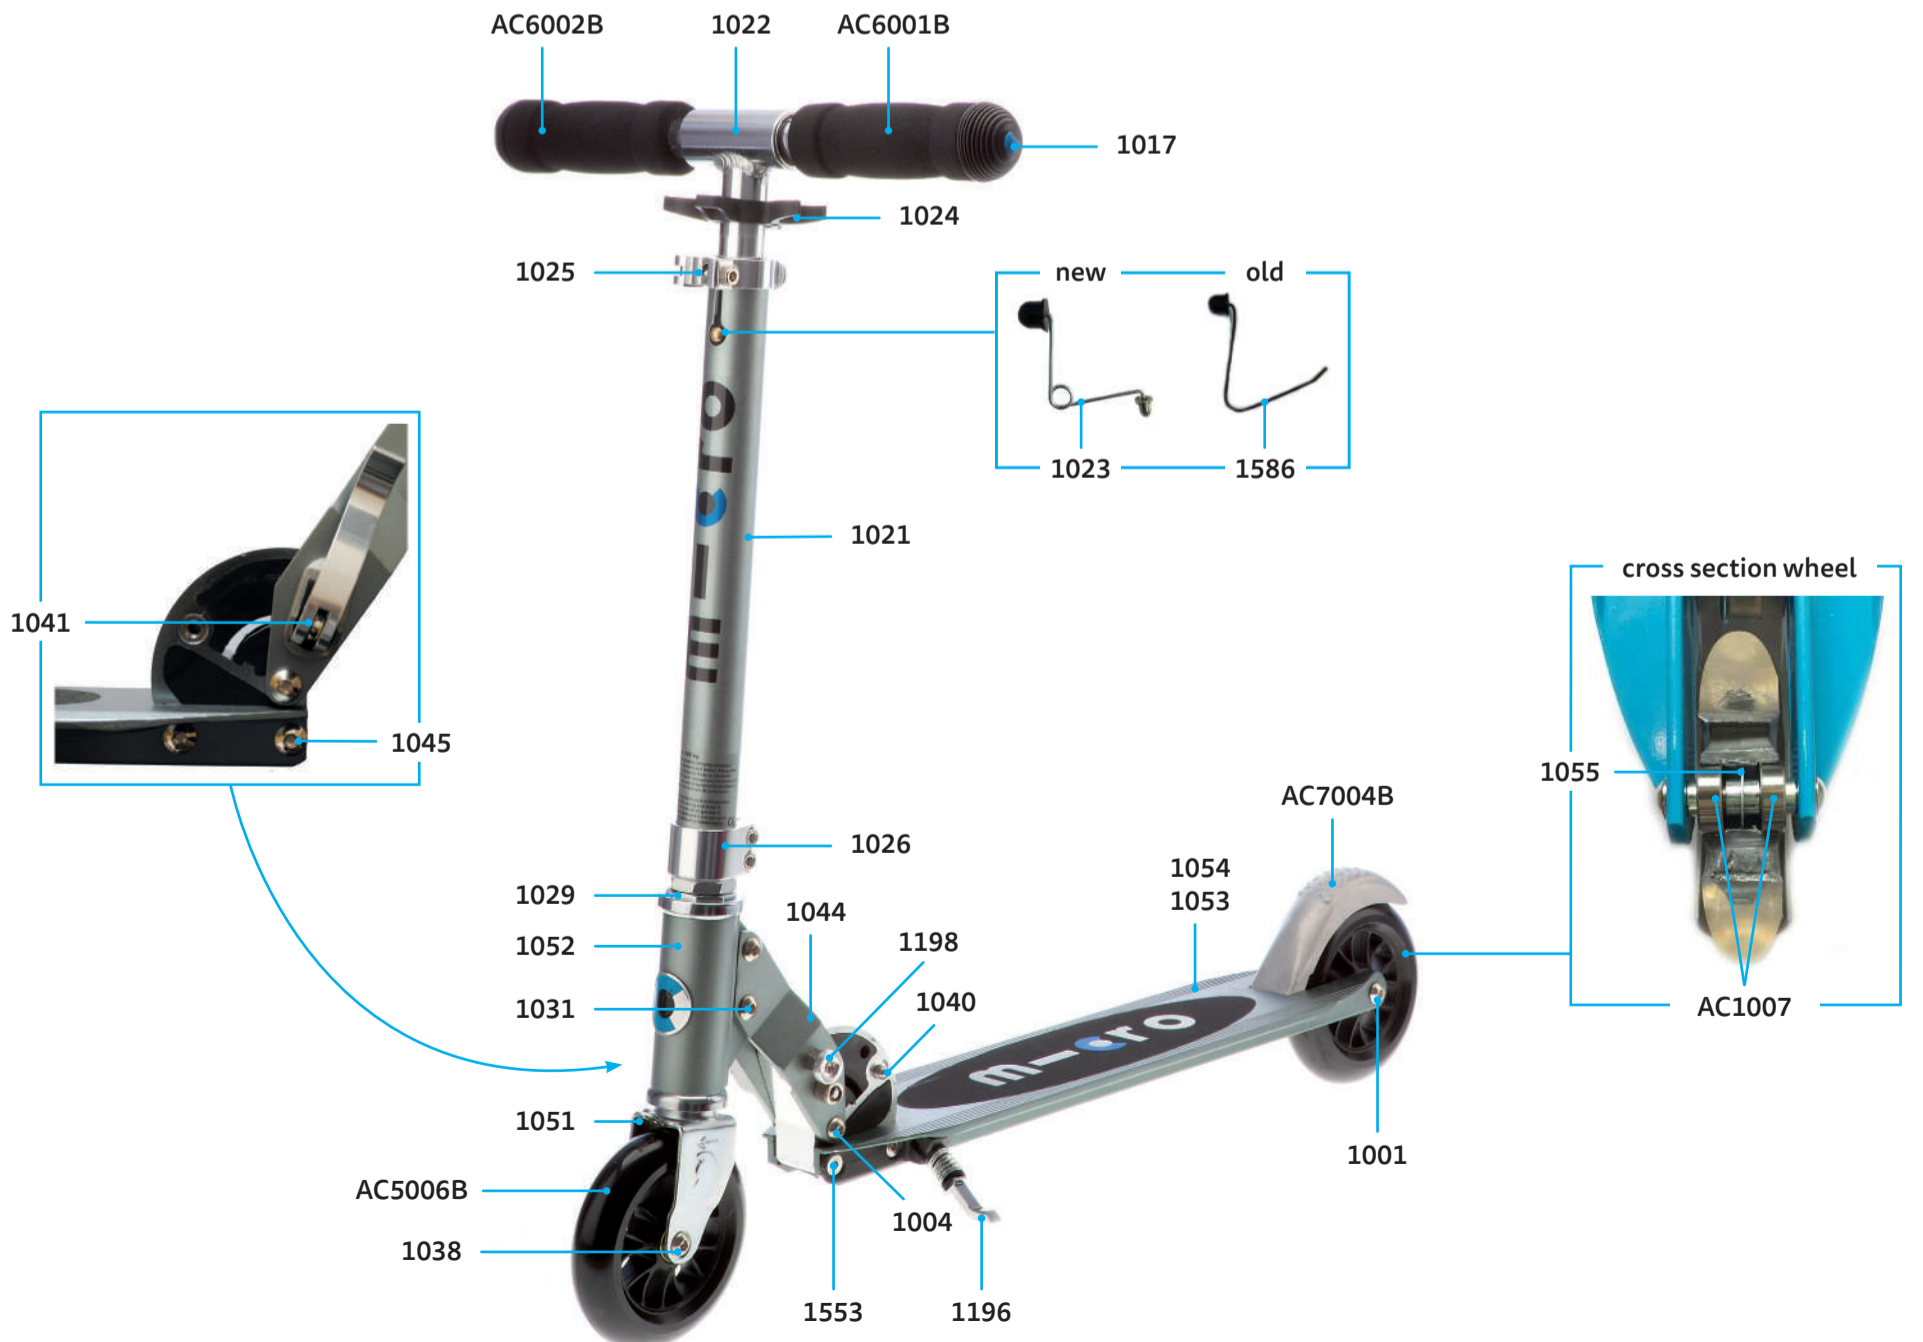

MICRO BULLET SA0017

PARTS

article no.	article
1001	axle bolt internal thread, 40 mm
1004	axle bolt internal thread, 44 mm
1017	plugs, handle bolt, rubber strip
1021	plastic linkage tube
1022	t-tube
1024	multimountclip
1025	quick-acting clamp, Silver
1026	lower clamp, Silver
1029	inverter logic complete
1031	axle bolt internal thread, 19 mm
1038	axle bolt internal thread, 30 mm
1040	folding block
1041	locking complete
1044	holder plates left and right
1045	axle bolt internal thread, 33 mm
1046	brake plate
1047	brake spring
1048	brake bolt
1050	lower t-tube
1051	steering fork
1052	front holder
1053	deck and griptape
1054	griptape
1055	spacer between bearings 10.25 mm
1196	kick stand with screws
1198	push button, Silver
1553	screw for kickstand
1586/1023	bolt and spring t-bar

ACCESSORIES

article no.	article
AC6001B	high density foam hand grip
AC6002B	complete handgrip, tube plug, shockcord
AC5006B	wheel complete Blister
AC7004B	brake complete Blister
AC1007	single bearing ABEC 9