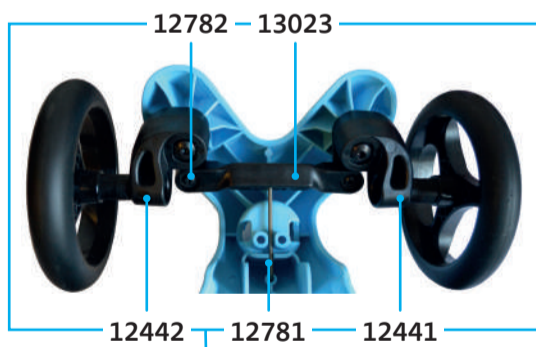

MICRO PICCOLINO MO0004

PARTS

article no.	article
10893	counter-sunk screw for plastic
12210	main part Pink, incl. print
12211	handle bar with clip
12212	cover Pink at bottom site
12441	axle short, right, for screw
12442	axle short, left, for screw
12566	break axle
12567	axle for backwheel
12597	cover handle bar, Pink
12780	screw
12781	u-bend
12782	screw
12785	main part Blue, incl. print
12786	cover handle bar, Blue
12787	cover at bottom site, Blue
12788	brake, Pink
12789	brake Blue
12800	brake spring short
12862	clip-locking handle bar
12969	spring for clip
13018	wheel PATH back
13020	wheel PATH front
13023	steering link

ACCESSORIES

article no.	article
AC1007	single bearing ABEC 9

MO0003

MICRO PICCOLINO
MO0004