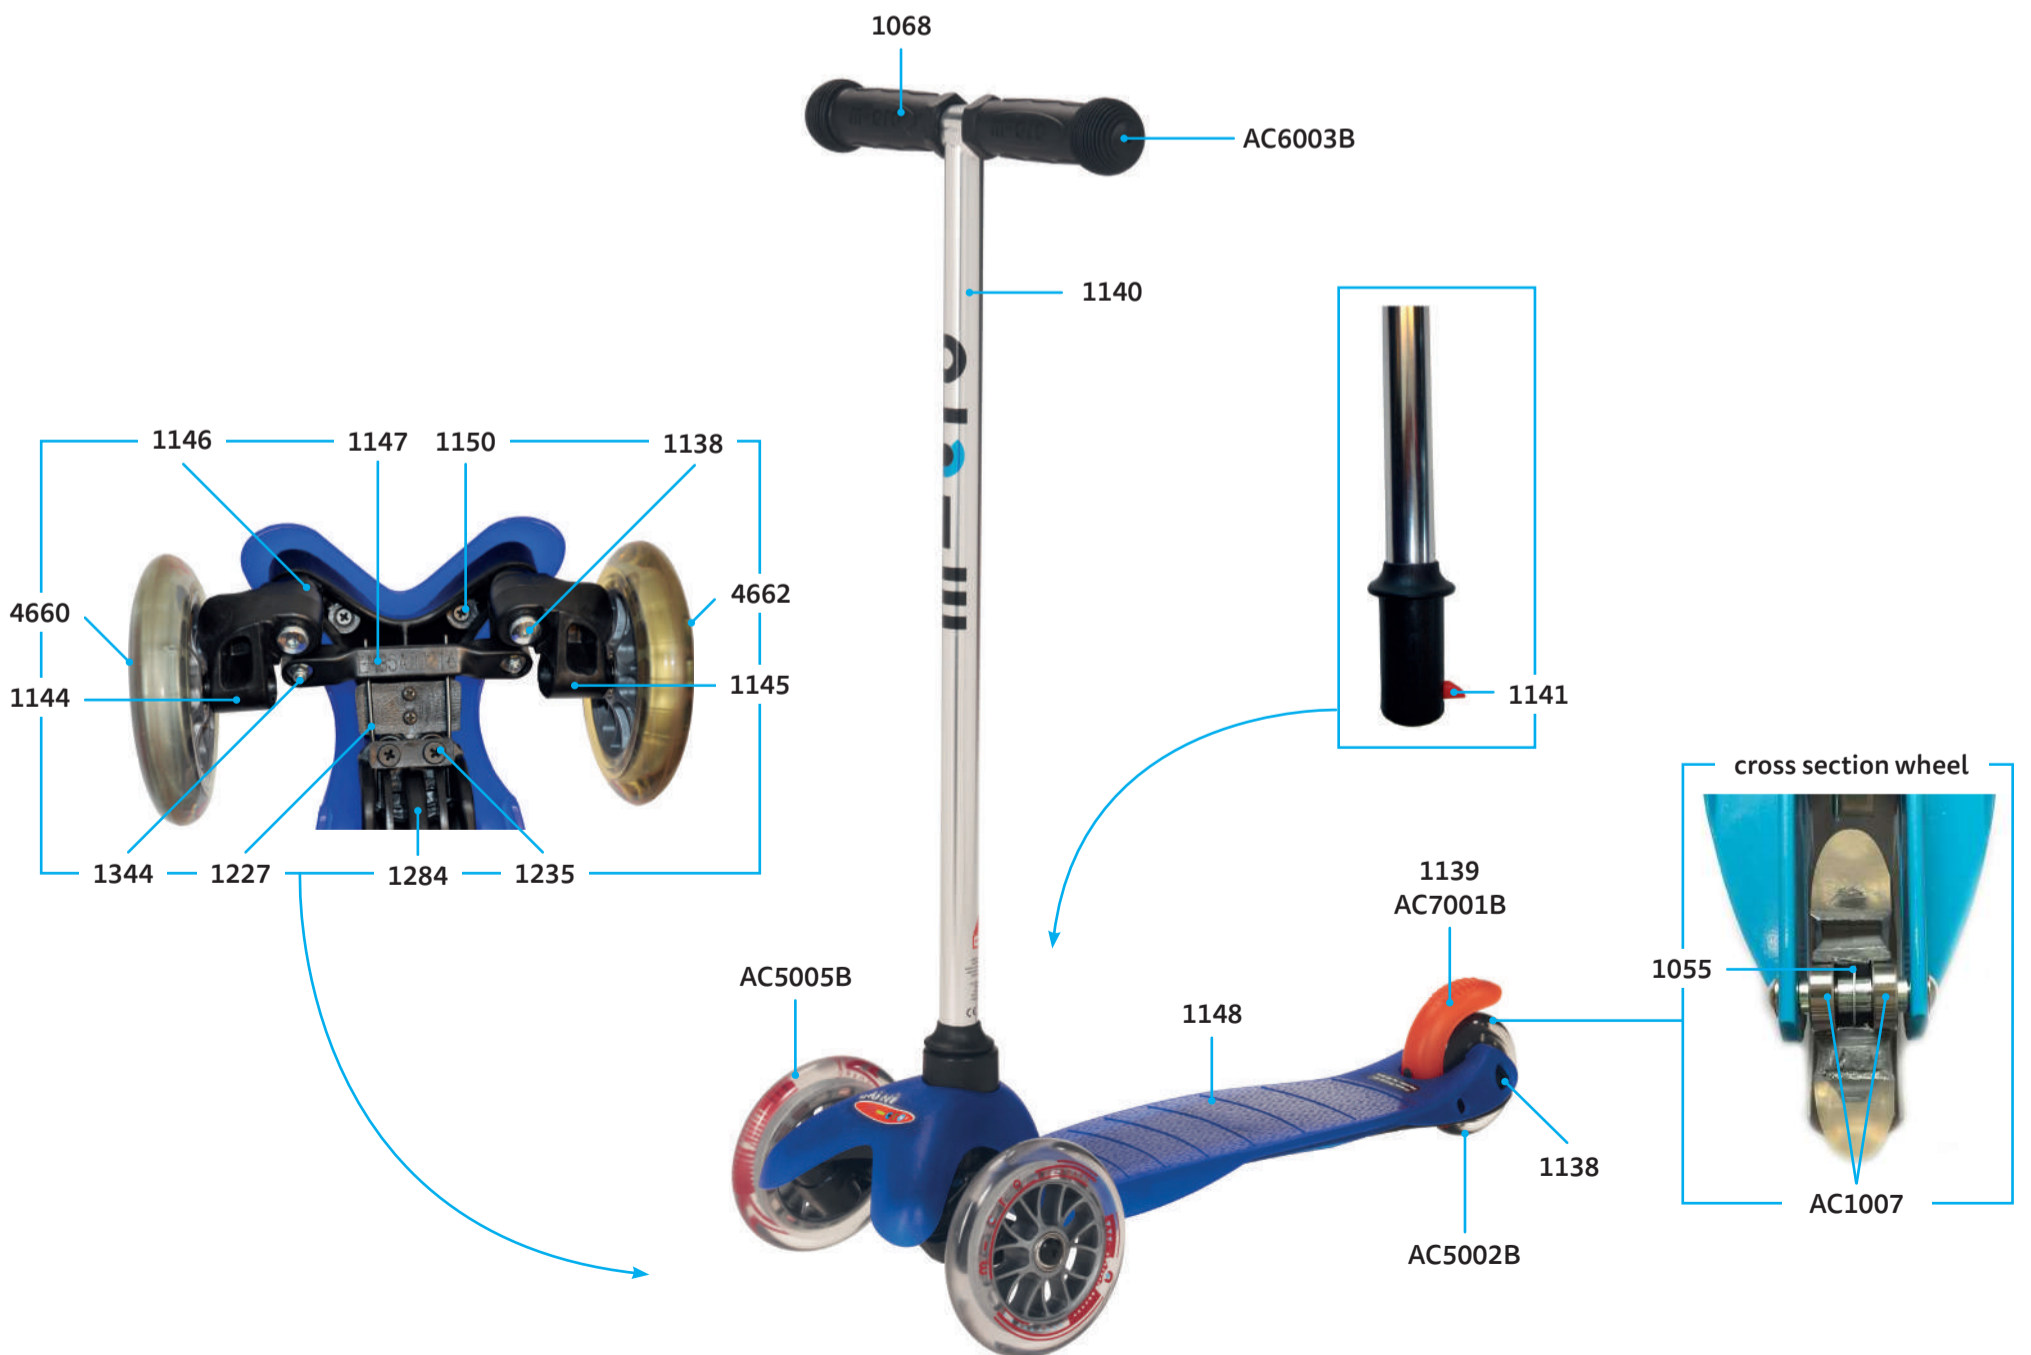

MINI MICRO CLASSIC MM0001

PARTS

article no.	article
1055	spacer between bearings, 10.25 mm
1068	rubber handles, Black
1138	axle bolt internal thread, 42 mm
1139	brake, Mini, Orange
1140	t-bar handles, Black
1141	t-bar push button
1142	u-bend
1144	shank left
1145	shank right
1146	stop washer left and right
1147	steering link
1148	deck, Blue
1150	screw to deck
1227	b-bend
1235	screw for b-bend
1284	lower deck, Black
1336	t-bar short
1344	axle bolt external thread and nut and washer, 22 mm
1417	seat
1418	o-handle bar without seat
1420	holder for seat
1419	axle bolt, seat
1587	nut for axle bolt
1588	axle for brake
4660	front wheel axle right
4662	front wheel axle left

ACCESSORIES

article no.	article
AC6003B	high density rubber hand grip
AC5005B	front wheel complete Blister
AC7001B	brake complete Blister
AC5002B	back wheel complete Blister
AC1007	single bearing ABEC 9
AC9000	handlebar with saddle complete

AC9000 SEAT