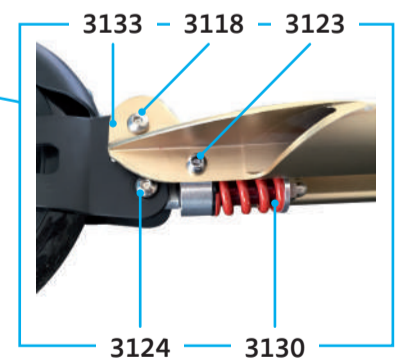

MICRO SUSPENSION SA0065

PARTS

article no.	article
1017	tube plug with shockcord
3099	handle bar cap with screws
3100	handle bar
3101	bar with spring and bolt
3102	plastic linkage tube
3103	quick-acting clamp
3104	lower t-tube
3105	lower clamp
3106	complete headset
3107	steering head
3108	round socket head cap, rebound washer
3109	dust protection
3111	steering fork complete
3112	fender front wheel
3113	axle
3114	holder plates left and right
3115	bolt for holder plates
3116	push button, Silver
3117	folding block
3118	back axle
3122	brake plate
3124	axle
3125	axle back wheel
3127	quick release
3128	kickstand with two screws
3129	deck with griptape
3130	spring complete
3131	back part with brake no wheel
3132	step screw
3133	brake pin
3134	griptape
3135	bolt and spring t-bar

article no.	article
3198	brake spring
3218	deck with griptape
3219	griptape
3220	holder plates (left) | holderplates (right)
3221	steering head Black
3222	lower tube

ACCESSORIES

article no.	article
AC6001B	high density foam hand grip
AC5010B	wheel complete Blister

SA0156

MICRO SUSPENSION
SA0065