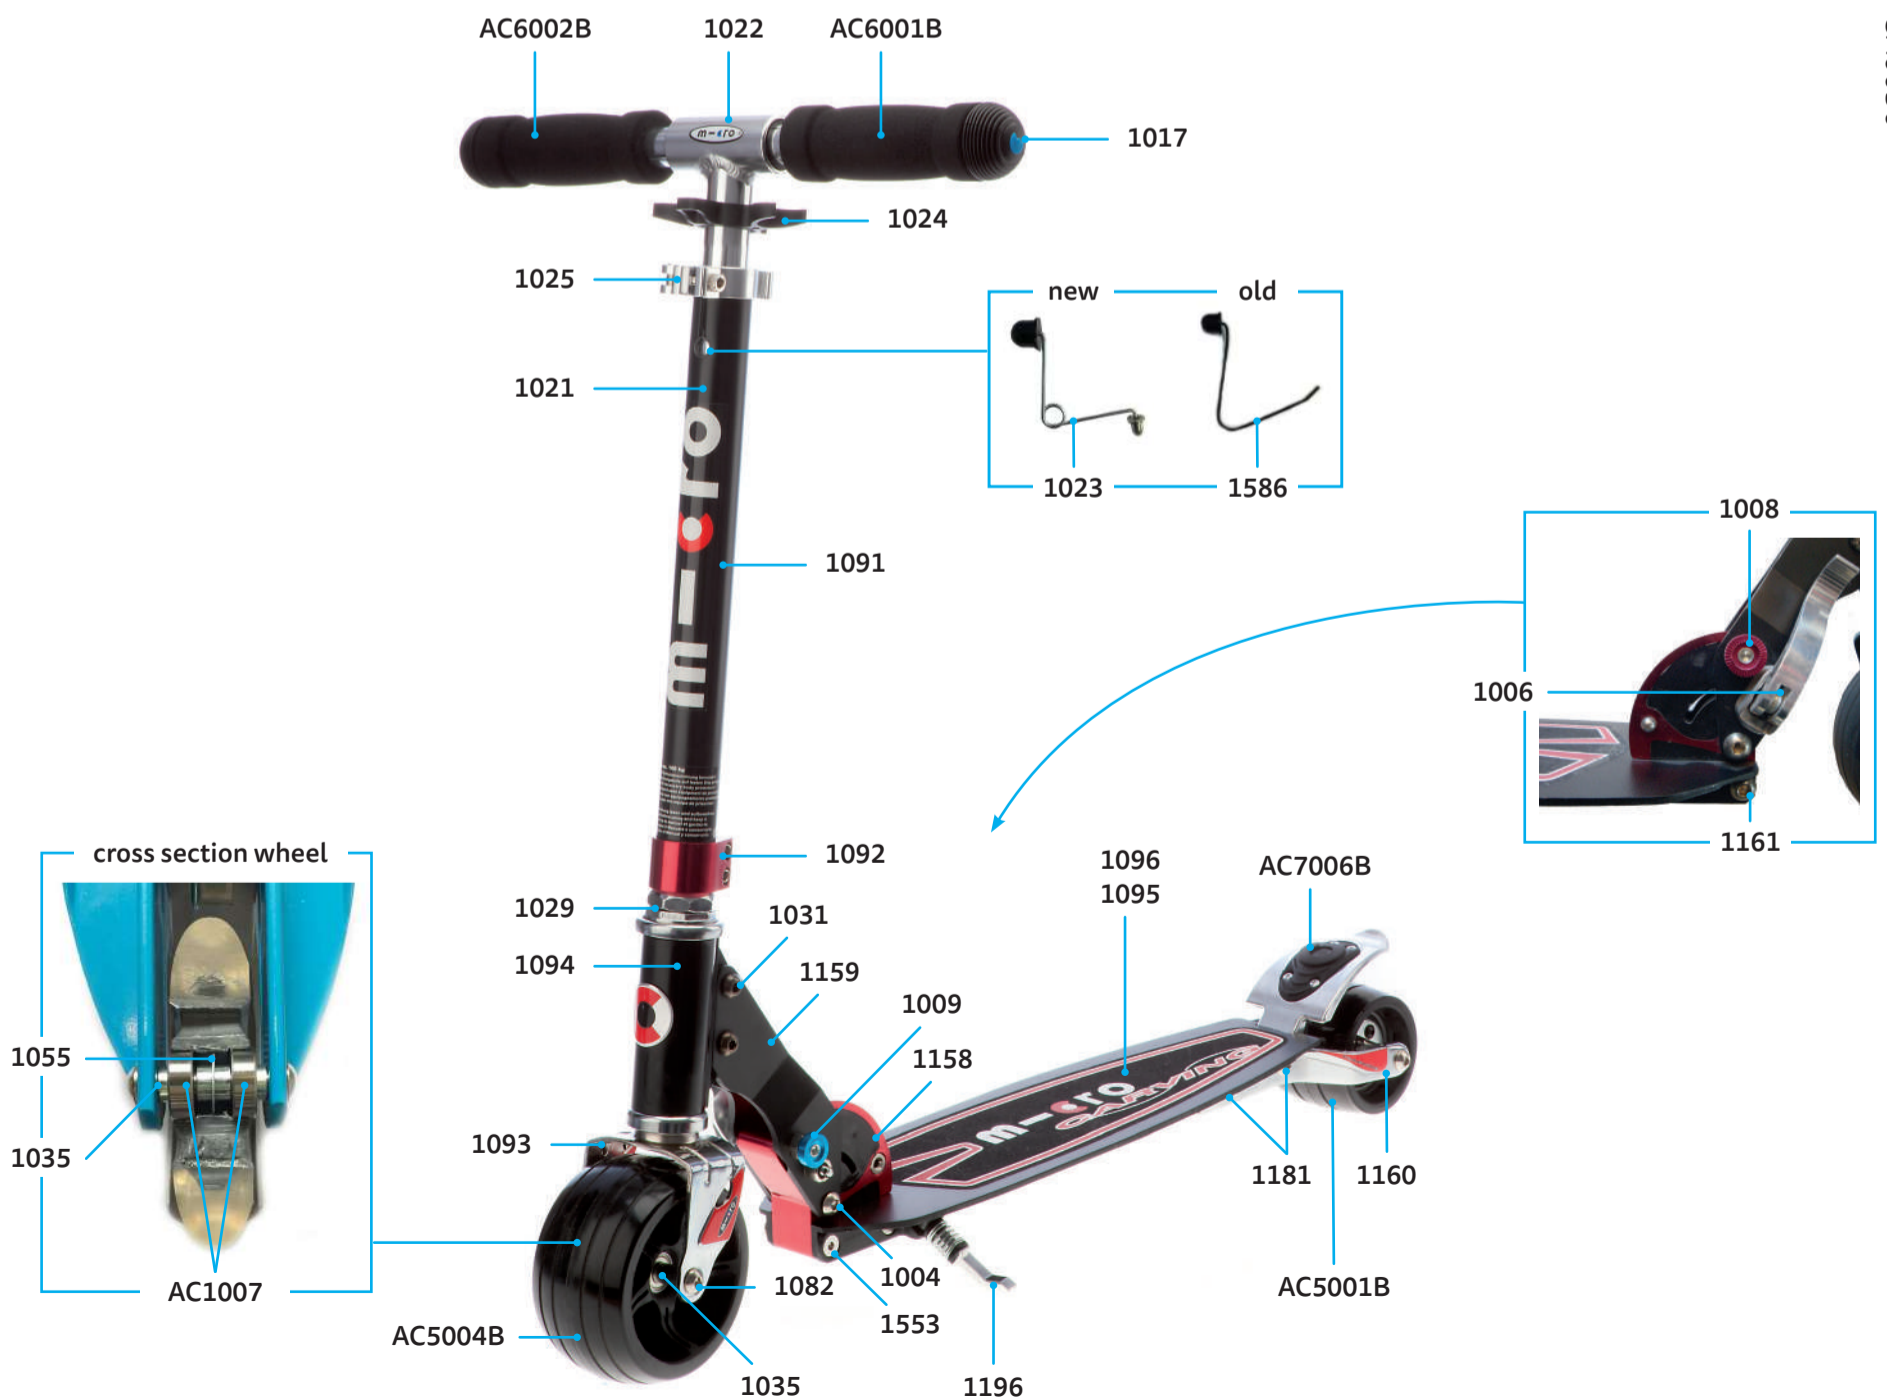

MICRO MONSTER BULLET SA0030

PARTS

article no.	article
1004	axle bolt internal thread, 44 mm
1006	locking complete
1008	push button
1009	push button
1017	plugs, handle bolt, rubber strip
1021	plastic linkage tube
1022	t-tube
1024	multimountclip
1025	quick-acting clamp, Silver
1029	inverter logic complete
1031	axle bolt internal thread, 19 mm
1035	spacer between bearings 19.6 mm
1055	spacer between bearings 10.25 mm
1082	axle bolt internal thread, 70 mm
1086	brake plate
1087	brake spring
1091	lower t-tube
1092	lower clamp, Red
1093	steering fork
1094	front holder
1095	deck and griptape
1096	griptape
1158	folding block Red
1159	holder plates left and right
1160	fastening elements, wheel back
1161	axle bolt external thread, 10.5 mm
1181	axle bolt internal thread, 47.5 mm
1196	kick stand with screws
1208	brake bolt
1553	axle bolt external thread, 21.5 mm
1586/1023	bolt and spring t-bar

ACCESSORIES

article no.	article
AC6001B	high density foam hand grip
AC6002B	complete handgrip, tube plug, shockcord
AC5001B	wheel back complete Blister
AC5004B	front wheel complete Blister
AC7006B	brake complete Blister
AC1007	single bearing ABEC 9

MICRO MONSTER BULLET
SA0030