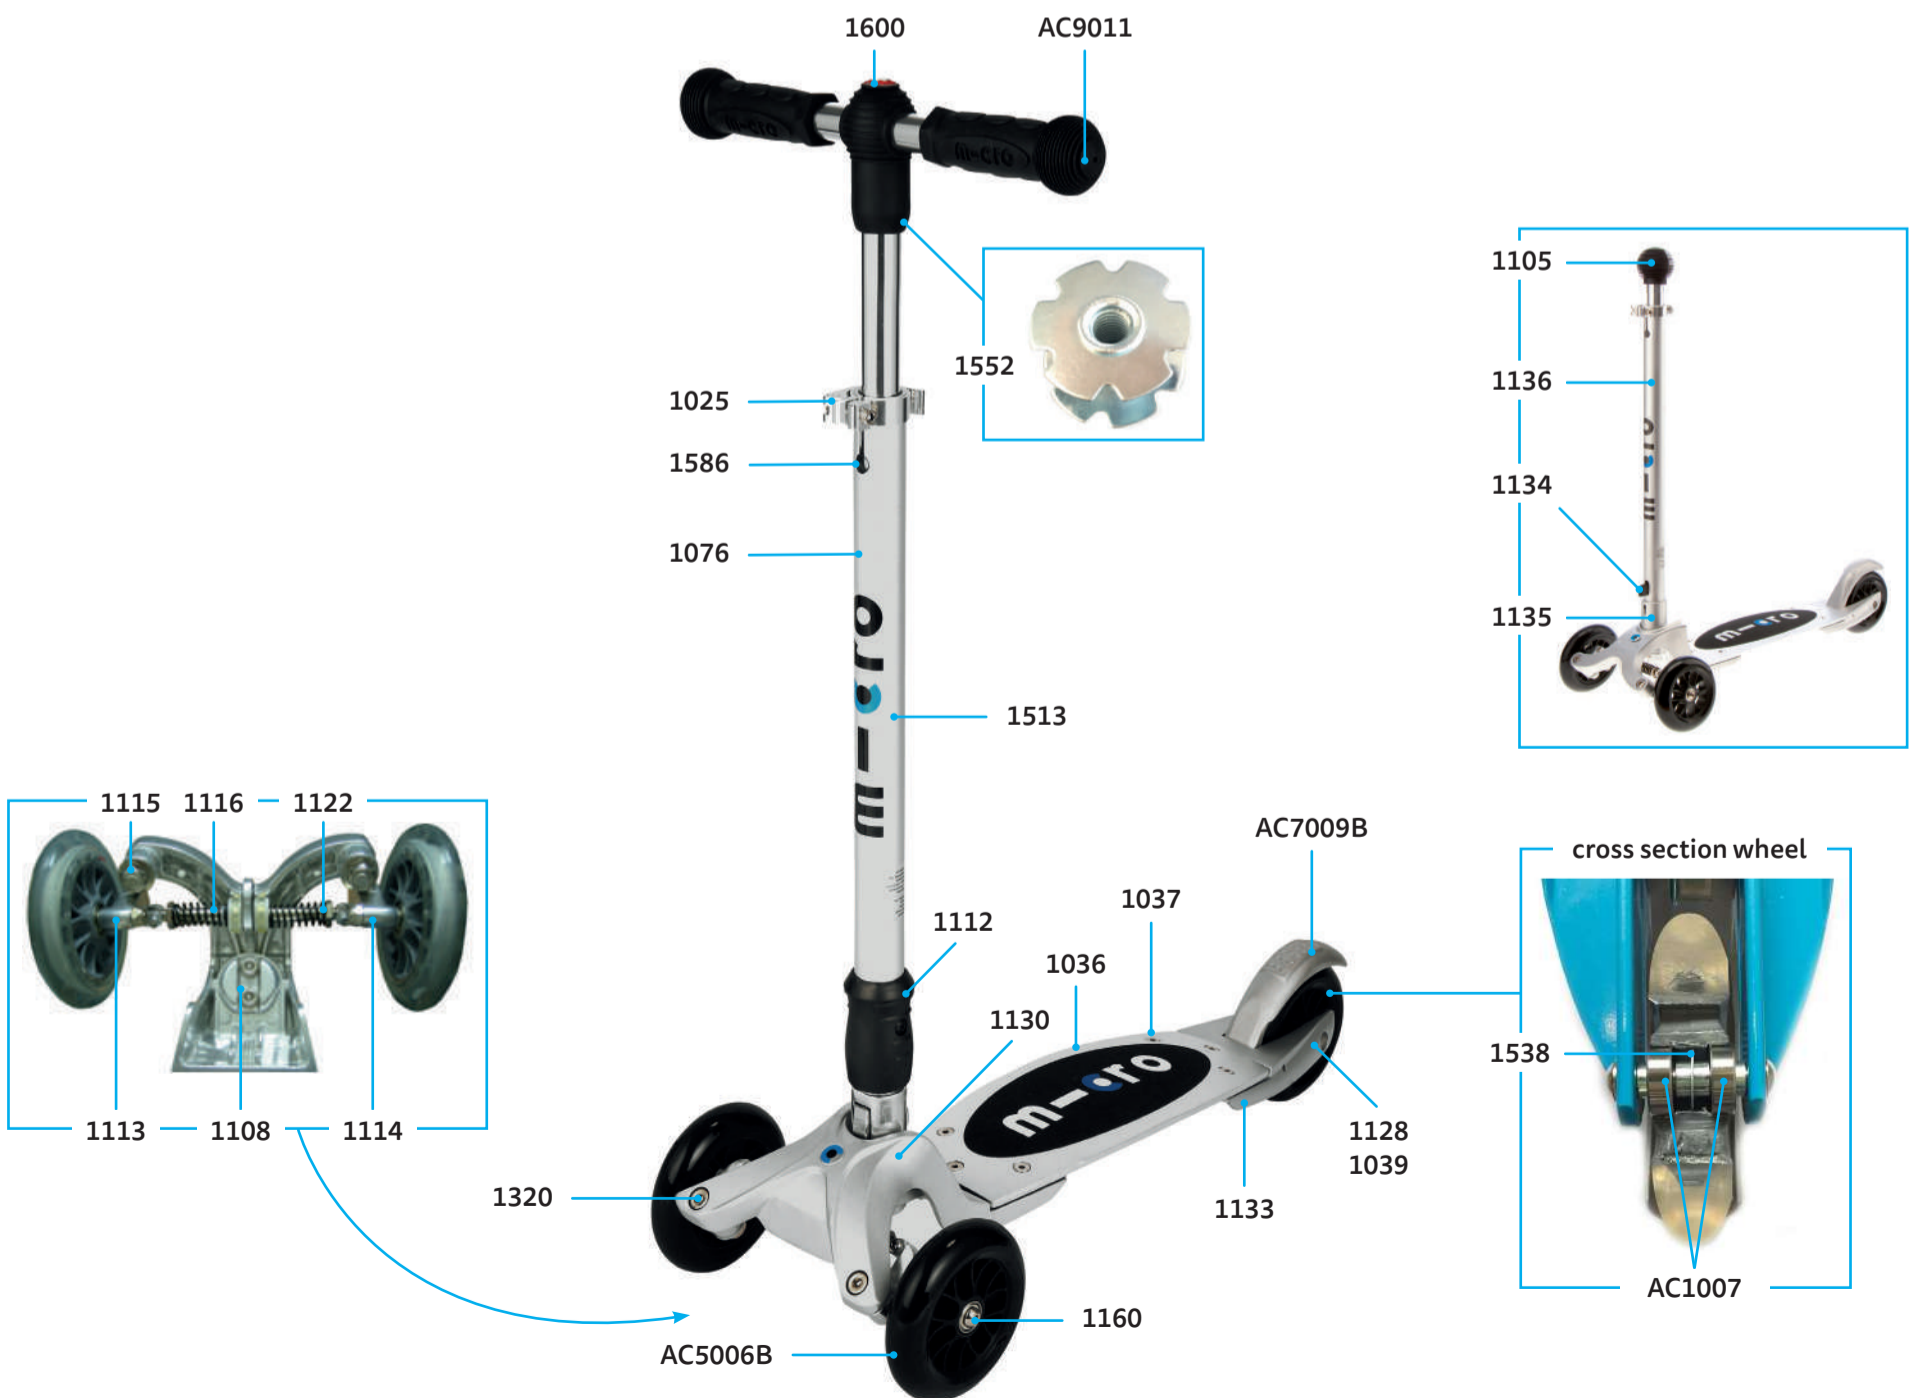

MICRO KICKBOARD COMPACT INTERCHANGEABLE KB0019

PARTS

article no.	article
1025	quick-acting clamp, Scooter, Silver
1036	deck and griptape
1037	board fixation plates incl. screws
1076	plastic linkage tube
1105	knob, kbo, Black
1108	axle bolt external thread, washer and spring, 25 mm
1112	axle bolt with nut, 34 mm
1113	shank left, kbo
1114	shank right, kbo
1115	axle bolt with nut and washer, 46.5 mm
1116	steering parts complete, kbo
1128	axle bolt internal thread, 42 mm
1039	spacer external bearings, 3.4 mm
1122	spring Black (size D17xD1.8x60x10t)
1130	front head complete
1131	locking complete
1133	back part and brake, without wheel
1134	push button and plastic with cap handlebar
1135	guidance handlebar
1136	handlebar complete with knob, Silver
1137	griptape
1160	axle
1320	axle bolt, 46.5 mm
1338	T handlebar, Silver
1388	brake spring
1389	brake plate, Silver
1513	handlebar complete with knob, Silver
1538	spacer between bearings 10.3 mm
1552	star nut handlebar
1586	bolt and spring t-bar
1600	swiss cap

ACCESSORIES

article no.	article
AC9011	interchangeable
AC5006B	wheel complete Blister
AC6003B	handles Blister
AC7009B	brake complete Blister
AC1007	single bearing ABEC 9

MICRO KICKBOARD COMPACT INTERCHANGEABLE
KB0019