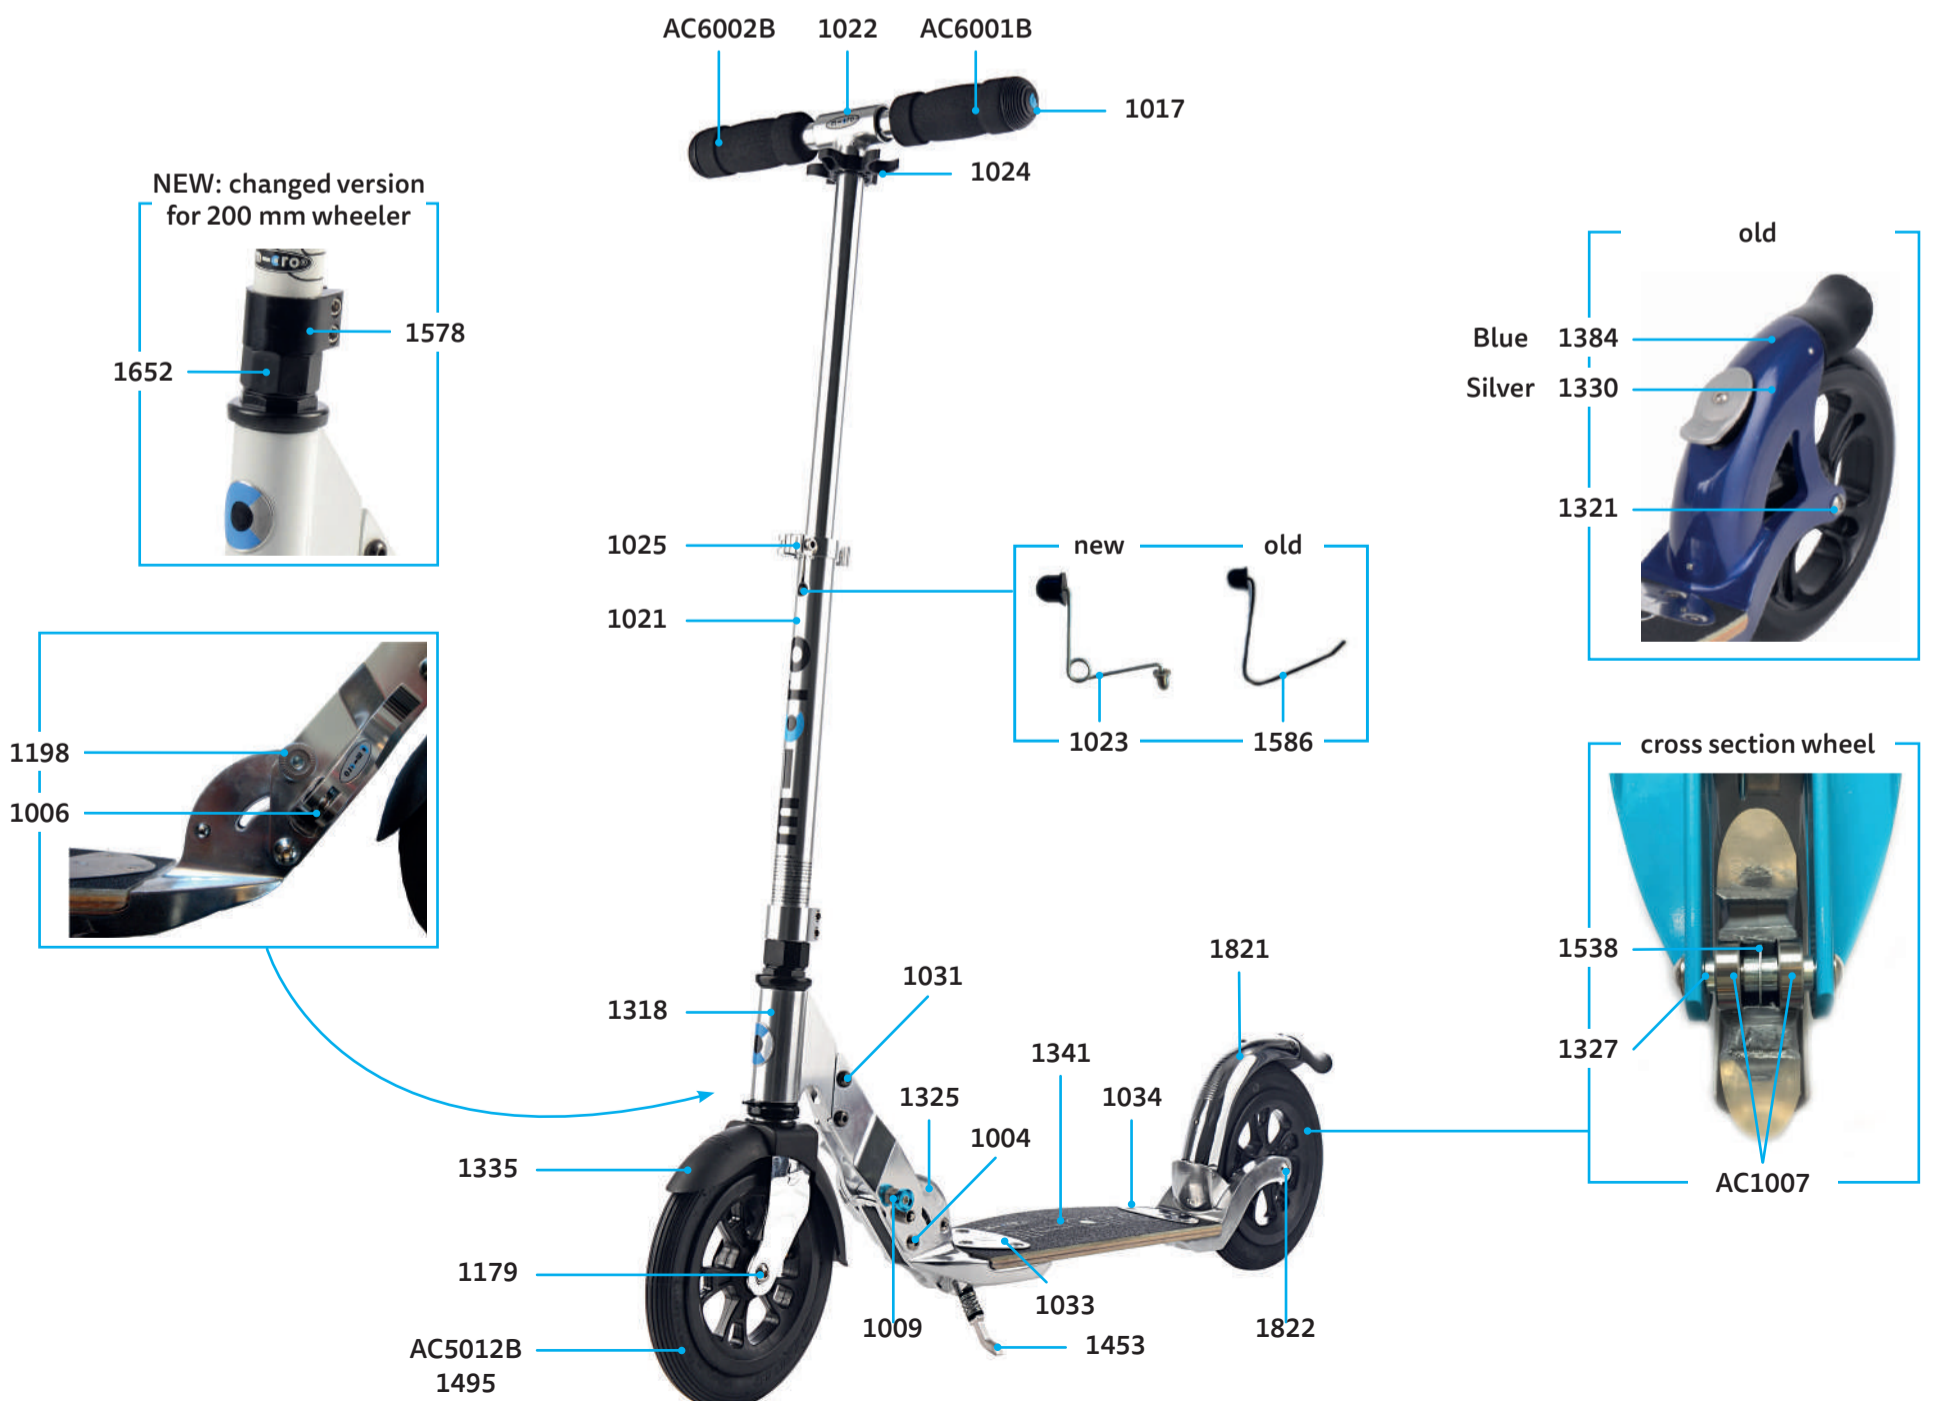

MICRO FLEX AIR
SA0035