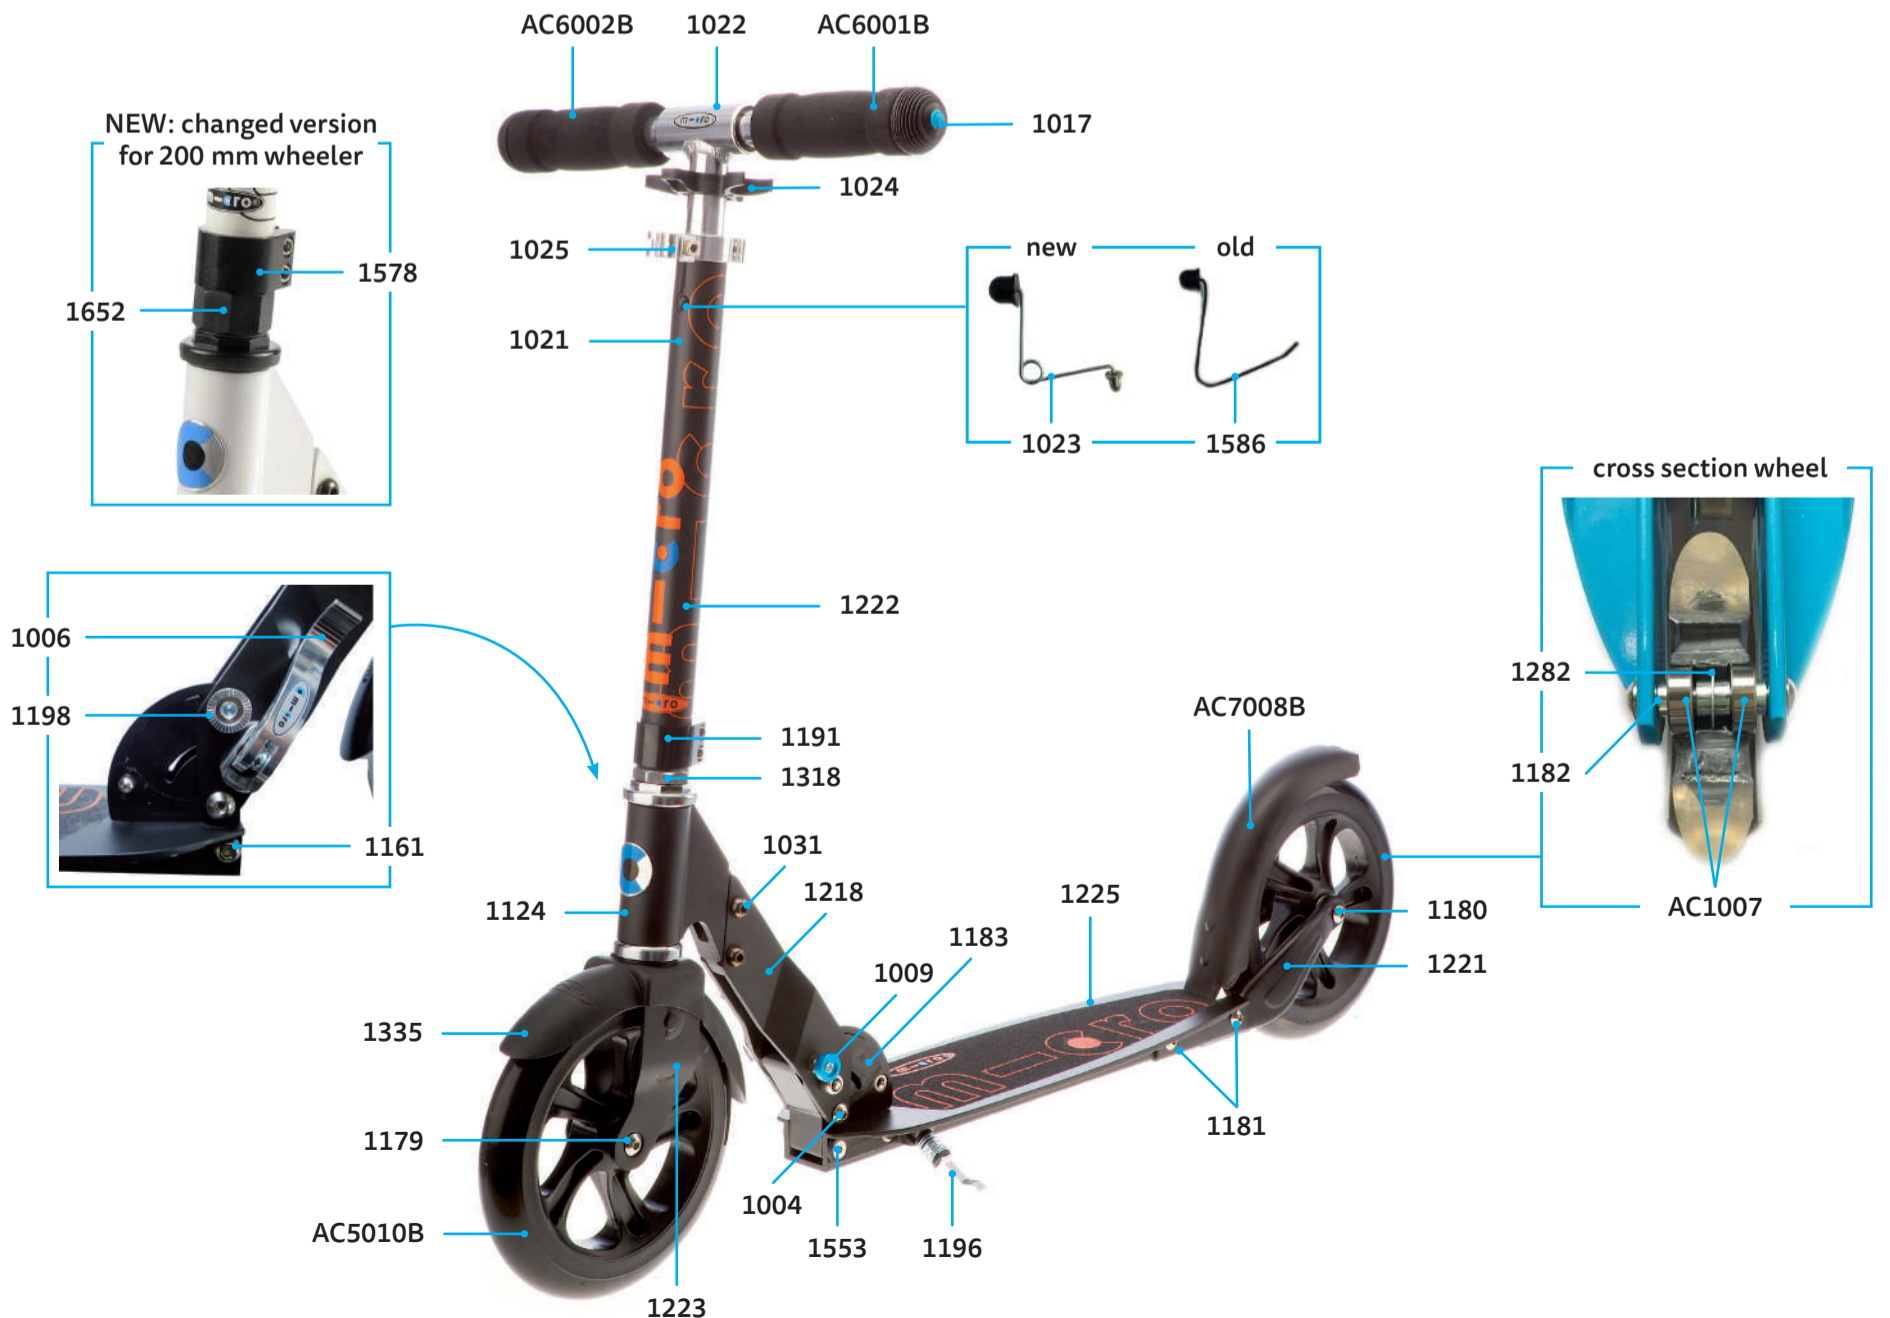

MICRO BLACK SA0034

PARTS

article no.	article
1004	axle bolt internal thread, 44 mm
1006	locking complete
1009	push button, Blue
1017	plugs, handle bolt, rubber strip
1021	plastic linkage tube
1022	t-tube
1024	multimountclip
1025	quick-acting clamp, Silver
1031	axle bolt internal thread, 19 mm
1161	axle bolt external thread, 10.5 mm
1179	axle bolt internal thread, 43 mm
1180	axle bolt internal thread, 62 mm
1181	axle bolt internal thread, 47.5 mm
1182	spacer external bearings 9.4 mm
1183	folding block
1186	brake spring
1187	brake bolt
1191	lower clamp
1198	push button, Silver
1218	holder plates left and right
1219	brake plate
1221	fastening elements wheel back
1222	lower t-tube
1223	steering fork
1224	front holder
1225	deck and griptape
1226	griptape
1282	spacer between bearings 24.30 mm
1318	inveter logic complete set (CH)

article no.	article
1553	axle bolt external thread, 21.5 mm
1578	lower clamp, 200 mm, Black matt
1196	kick stand with screws
1335	fender
1586/1023	bolt and spring t-bar
1652	width nut, 200 mm

ACCESSORIES

article no.	article
AC5010B	wheel complete Blister
AC7008B	brake complete Blister
AC1007	single bearing ABEC 9
AC6001B	high density foam hand grip
AC6002B	complete handgrip, tube plug, shockcord

MICRO BLACK
SA0034