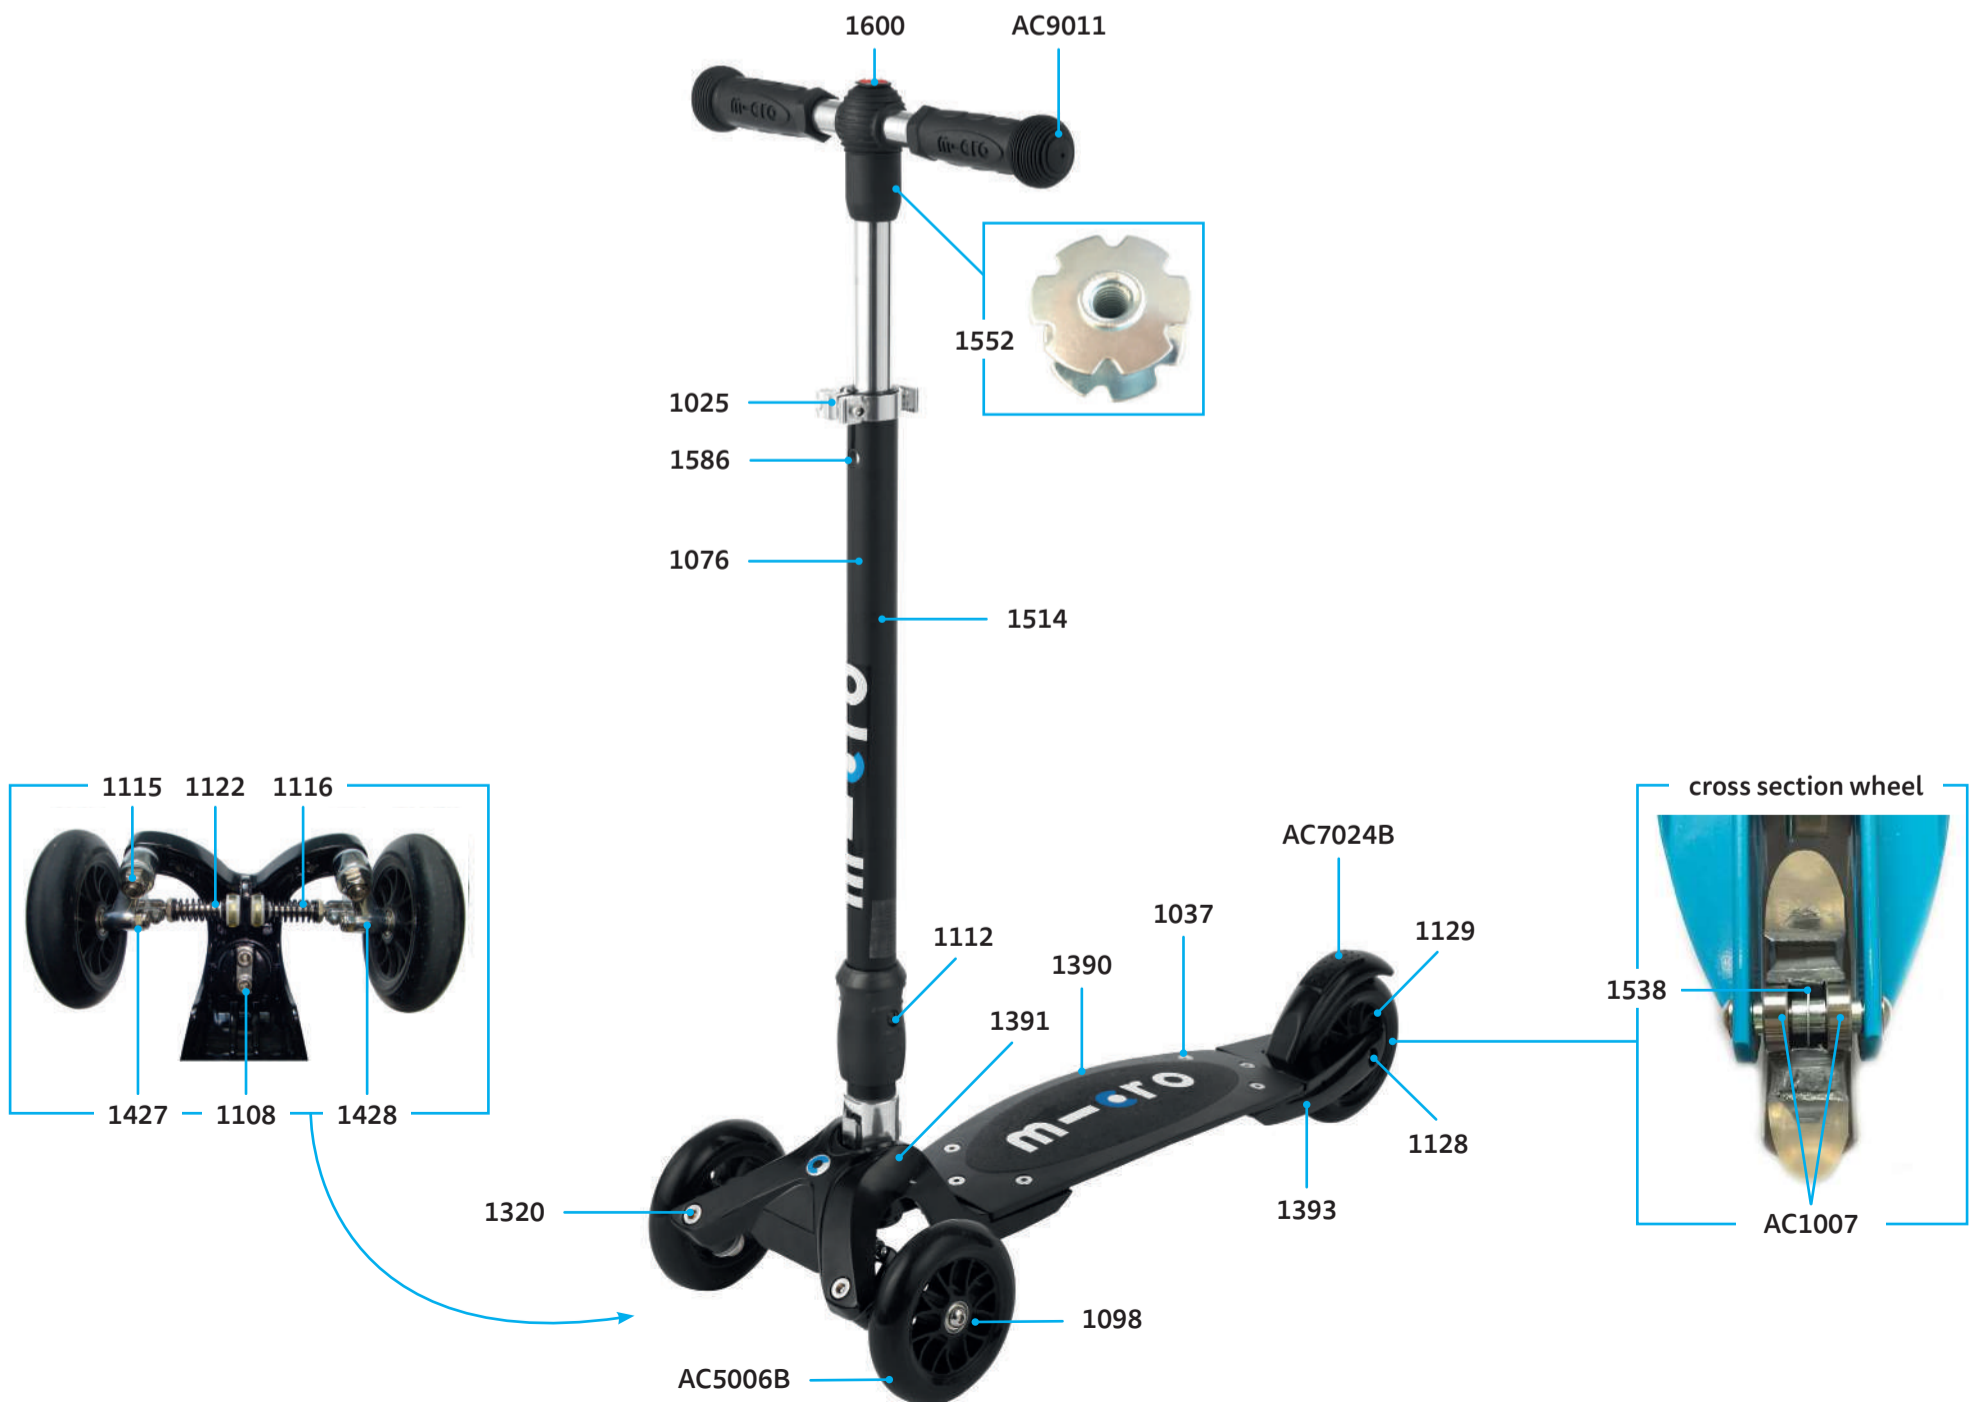

MICRO KICKBOARD COMPACT T-BAR KB0020

PARTS

article no.	article
1025	quick-acting clamp, Silver
1037	board fixation plates complete, alu deck
1069	tube for handle grip
1076	plastic linkage tube
1108	axle bolt external thread, washer and spring , 25 mm
1112	axle bolt with nut, 34 mm
1115	axle bolt with nut and washer, 46.5 mm
1122	spring Black (size D17xD1.8x60x10t)
1128	axle bolt internal thread, 42 mm
1129	spacer external bearings 3.4 mm
1131	brake bolt
1137	griptape
1320	axle bolt, 46.5 mm
1388	brake spring
1389	brake plate, Silver
1390	deck and griptape, Black
1391	head front, Black
1427	shank left, Black
1428	shank right, Black
1116	steering parts complete
1134	push-button and plastic with cap handle bar
1342	t-bar complete, Black
1393	back part compleet no wheel with brake, Black
1394	guidance handlebar
1411	holder for handgrip
1514	handlebar complete with knob, Black
1538	spacer between bearings 10.3 mm
1552	star nut handlebar
1586	bolt and spring t-bar,
1600	cap (swiss design logo)

ACCESSORIES

article no.	article
AC6003B	high density rubber hand grip
AC9011	Interchangeable
AC5006B	wheel complete Blister
AC7024B	brake complete Blister
AC1007	single bearing ABEC 9