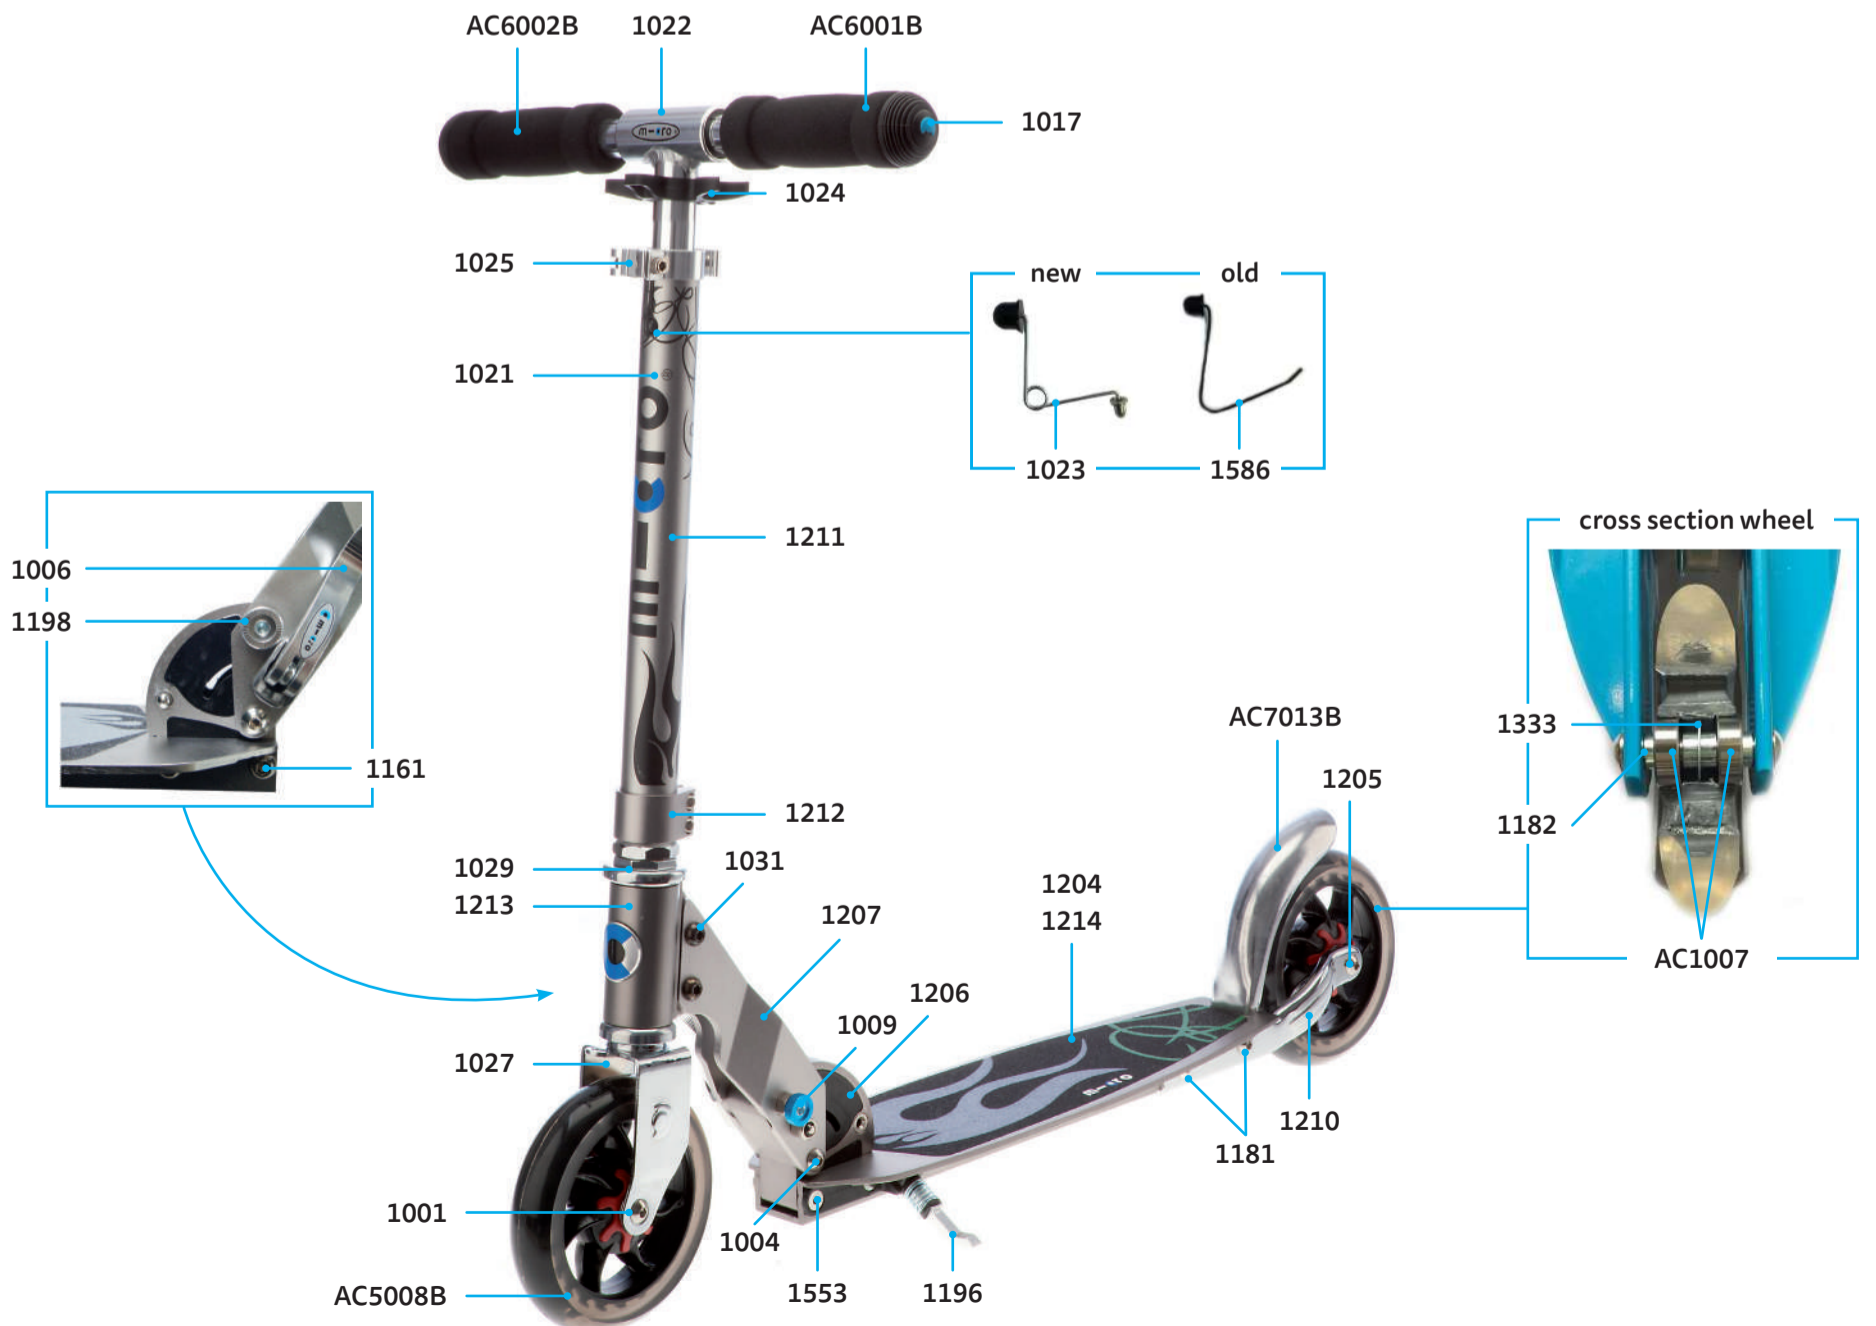

MICRO SPEED SA0033

PARTS

article no.	article
1001	axle bolt internal thread, 40 mm
1004	axle bolt internal thread, 44 mm
1006	locking complete
1009	push button, Blue
1017	plugs, handle bolt, rubber strip
1021	plastic linkage tube
1022	t-tube
1024	multimountclip
1025	quick-acting clamp, Silver
1027	steering fork
1029	inverter logic complete
1031	axle bolt internal thread, 19 mm
1161	axle bolt external thread, 10.5 mm
1181	axle bolt internal thread, 47.5 mm
1182	spacer external bearings 9.4 mm
1187	brake bolt
1198	push button, Silver
1204	griptape
1205	axle bolt internal thread, 59 mm
1206	folding block, Grey
1207	holder plates left and right, speed
1210	fastening elements wheel back
1211	lower t-tube
1212	lower clamp, Grey
1213	front holder
1214	deck and griptape
1333	spacer between bearings 21.3 mm
1412	brake plate
1413	brake spring
1553	axle bolt external thread, 21.5 mm
1196	kick stand with screws
1586/1023	bolt and spring t-bar

ACCESSORIES

article no.	article
AC6001B	high density foam hand grip
AC6002B	complete handgrip, tube plug, shockcord
AC5008B	wheel complete Blister
AC7013B	brake complete Blister
AC1007	single bearing ABEC 9

COLOURS

article no. and colour	folding block	holder plates	lower t-tube	lower clamp	front holder	deck with griptape	griptape	wheel
SA0121 Pattern Black	1555	1556	1557	1558	1559	1560	1561	AC5008B
SA0122 Mint	1563	1564	1565	1566	1567	1568	1569	AC5015B
SA0142 Pure Silver	1680	1678	1676	1026	1678	1677	1214	AC5008B