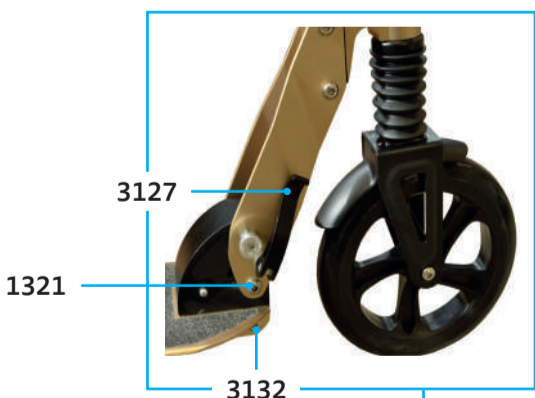

MICRO SUSPENSION SA0065

PARTS

article no.	article
1017	tube plug with shockcord
3099	handle bar cap with screws
3100	handle bar
3101	bar with spring and bolt
3102	plastic linkage tube
3103	quick-acting clamp
3104	lower t-tube
3105	lower clamp
3106	complete headset
3107	steering head
3108	round socket head cap, rebound washer
3109	dust protection
3111	steering fork complete
3112	fender front wheel
3113	axle
3114	holder plates left and right
3115	bolt for holder plates
3116	push button, Silver
3117	folding block
3118	back axle
3122	brake plate
3124	axle
3125	axle back wheel
3127	quick release
3128	kickstand with two screws
3129	deck with griptape
3130	spring complete
3131	back part with brake no wheel
3132	step screw
3133	brake pin
3134	griptape
3135	bolt and spring t-bar

article no.	article
3198	brake spring
3218	deck with griptape
3219	griptape
3220	holder plates (left) | holderplates (right)
3221	steering head Black
3222	lower tube

ACCESSORIES

article no.	article
AC6001B	high density foam hand grip
AC5010B	wheel complete Blister

SA0156

MICRO SUSPENSION
SA0065