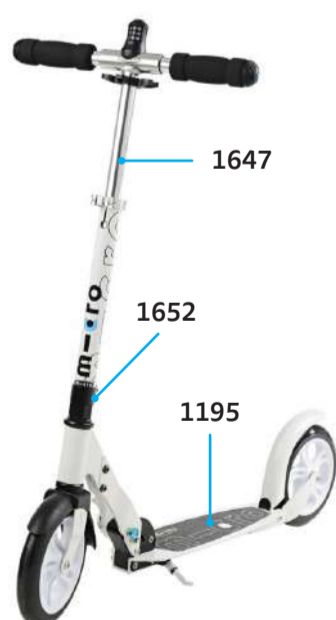

MICRO BLACK | WHITE INTERLOCK

SA0117 | SA0118

MICRO BLACK | WHITE DELUXE

SA0151 | SA0150

PARTS

article no.	article
1195	griptape
1647	t-bar
1651	eye to attach shoulder strap
1652	width nut, 200 mm
1858	fork with suspension complete
1859	fork with suspension complete
1871	Vibram griptape
1888	fender black deluxe
4655	complete t bar with lower tube black deluxe
4656	complete t bar with lower tube white deluxe

ACCESSORIES

article no.	article
AC5010B	wheel complete Blister
AC7008B	brake complete Blister
AC1007	bearing 1 piece ABEC 9

SA0118

MICRO BLACK | WHITE INTERLOCK
SA0117 | SA0118

MICRO BLACK | WHITE DELUXE
SA0151 | SA0150