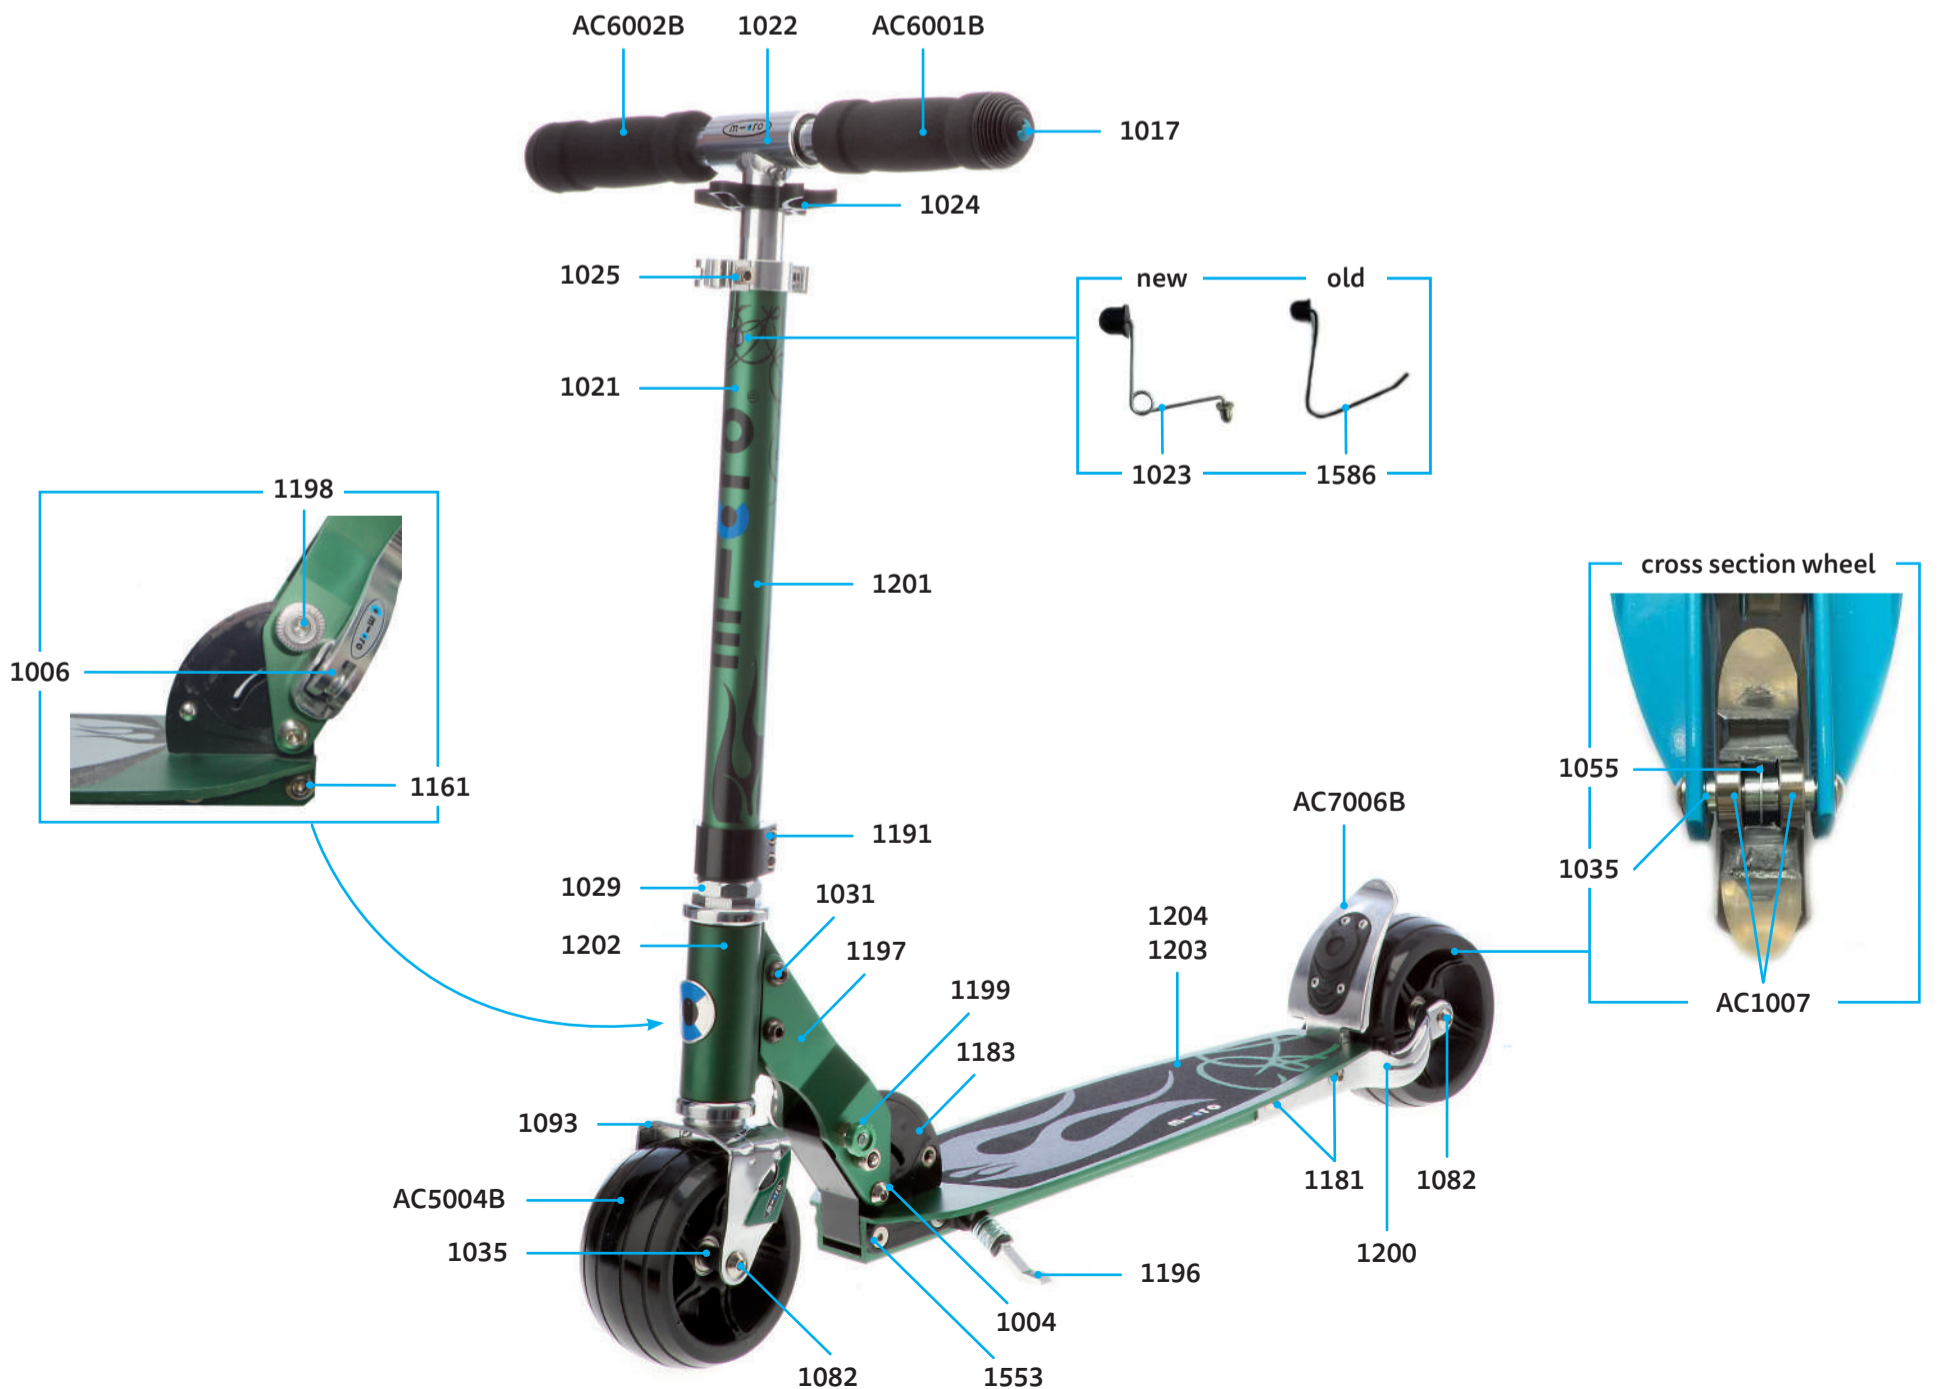

MICRO ROCKET SA0032

PARTS

article no.	article
1004	axle bolt internal thread, 44 mm
1006	locking complete
1017	plugs, handle bolt, rubber strip
1021	plastic linkage tube
1022	t-tube
1024	multimountclip
1025	quick-acting clamp, Silver
1029	inverter logic complete
1031	axle bolt internal thread, 19 mm
1035	spacer between bearings 19.6 mm
1055	spacer between bearings 10.25 mm
1082	axle bolt internal thread, 70 mm
1086	brake plate
1087	brake spring
1093	steering fork
1161	axle bolt external thread, 10.5 mm
1181	axle bolt internal thread, 47.5 mm
1183	folding block, Black
1191	lower clamp, Black
1196	kick stand with screws
1197	holder plates left and right
1198	push button, Silver
1199	push button, Green
1200	fastening elements wheel back
1201	lower t-tube
1202	front holder, Green
1203	deck and griptape, Green
1204	griptape
1208	brake bolt
1553	axle bolt external thread, 21.5 mm
1586/1023	bolt and spring t-bar

ACCESSORIES

article no.	article
AC6001B	high density foam hand grip
AC6002B	complete handgrip, tube plug, shockcord
AC5004B	wheel complete Blister
AC7006B	brake complete Blister
AC1007	single bearing ABEC 9

COLOURS

article no. and colour	holder plater left and right	lower t-tube	deck and griptape	griptape	front holder
■ SA0143 Blue Sky	1663	1664	1666	1667	1665
■ SA0048 Black	1864	1866	1863	1667	1865

SA0038