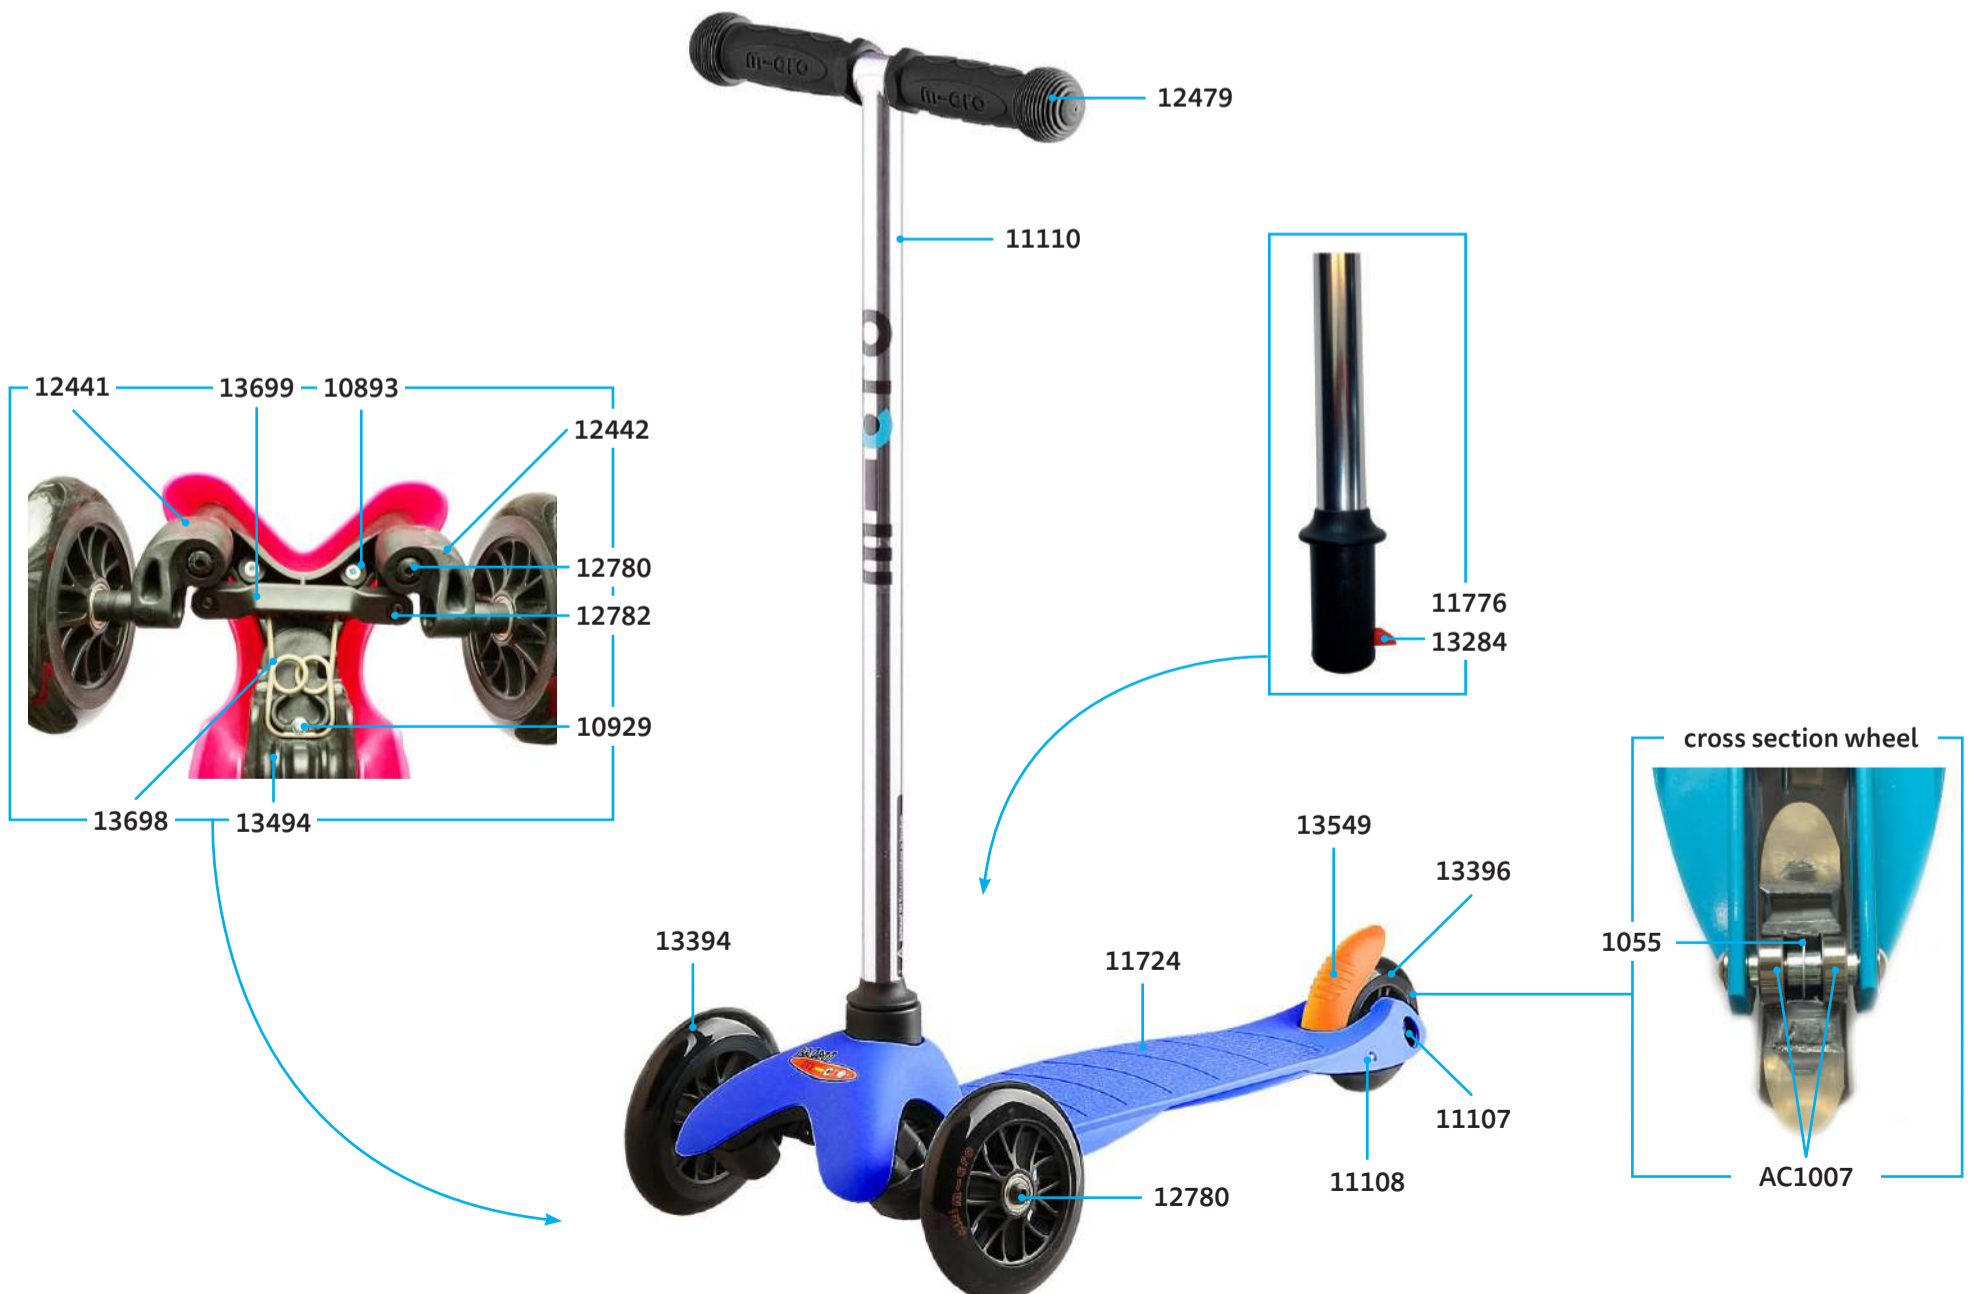

ACCESSORIES

article no.	article
AC1007	single bearing ABEC 9

COLOURS

article no. and colour	deck	t-bar complete	brake	wheel (front)	grip left	grip right
MM0054 Sparty Neon Blue/Pink	11152	11689	13550	13394	1289	1358
MM0055 Sparty Neon Orange/Pink	10922	11687	13550	13394	1358	1288
MM0079 Sparty Blue	11724	11110	13549	13394	1068	1068
MM0080 Sparty Pink	11725	11110	13549	13394	1068	1068
MM0109 Sparty Orange	10922	11110	13549	13394	1068	1068
MM0110 Sparty Green	10923	12356	13549	13394	1276	1276
MM0111 Sparty Red	10924	12357	13549	13394	1277	1277
MM0112 Sparty Yellow	10925	12354	13549	13394	1278	1278
MM0113 Sparty Aqua	10926	12355	13549	13394	1289	1289
MM0134 Sparty Candy Blue	12663	12673	13555	13394	1414	1414
MM0135 Sparty Candy Pink	12664	12672	13554	13394	1358	1358
MM0136 Sparty Candy lilac	12665	12674	13556	13394	1285	1285
MM0222 Sparty Lollipop Red	10924	13381	13552	13387	1278	1278
MM0223 Sparty Lollipop Green	10923	13380	13551	13393	1277	1277
MM0224 Sparty Lollipop Yellow	11678	13382	13553	13386	1276	1276

MINI MICRO SPORTY (GERMANY)
MM0079