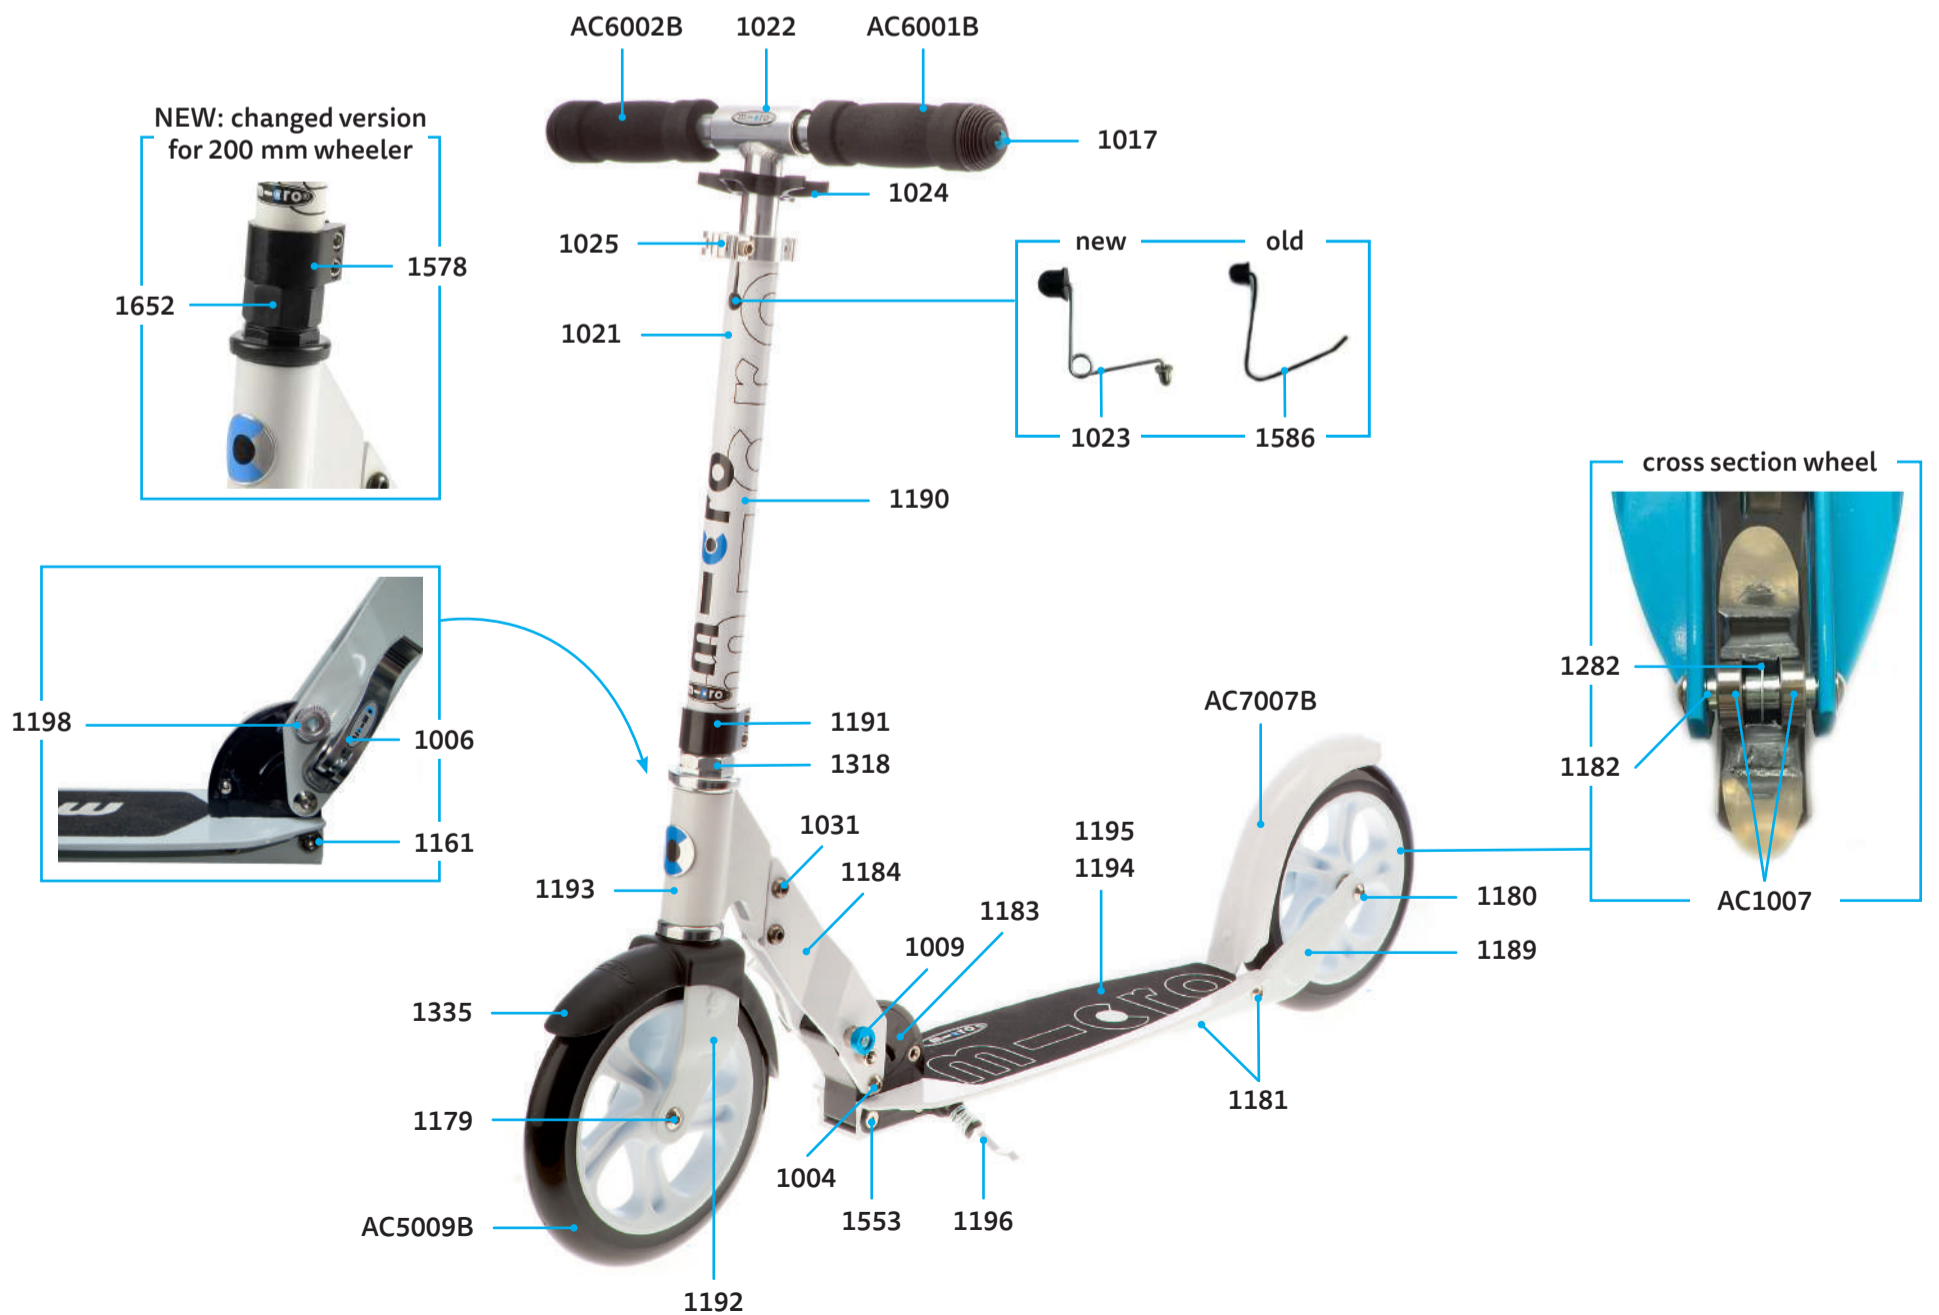

MICRO WHITE | DELUXE SA0031

PARTS

article no.	article
1004	axle bolt internal thread, 44 mm
1006	locking complete
1009	push button, Blue
1017	plugs, handle bolt, rubber strip
1021	plastic linkage tube
1022	t-tube
1024	multimountclip
1025	quick-acting clamp, Silver
1031	axle bolt internal thread, 19 mm
1161	axle bolt external thread, 10.5 mm
1179	axle bolt internal thread, 43 mm
1180	axle bolt internal thread, 62 mm
1181	axle bolt internal thread, 47.5 mm
1182	spacer external bearings 9.4 mm
1183	folding block
1184	holder plates left and right
1185	brake plate
1186	brake spring
1187	brake bolt
1189	fastening elements wheel back
1190	lower t-tube
1191	lower clamp
1192	steering fork
1193	front holder
1194	deck and griptape
1195	griptape
1198	push button, Silver
1282	spacer between bearings 24.3 mm
1318	inveter logic complete set (CH)

article no.	article
1553	axle bolt external thread, 21.5 mm
1578	lower clamp, 200 mm
1196	kick stand with screws
1335	fender
1586/1023	bolt and spring t-bar
1652	width nut, 200 mm

ACCESSORIES

article no.	article
AC6001B	foam handles Blister
AC6002B	handles with plugs Blister
AC5009B	wheel complete Blister 200 mm
AC7007B	brake complete Blister
AC1007	bearing 1 piece ABEC 9

MICRO WHITE
SA0031