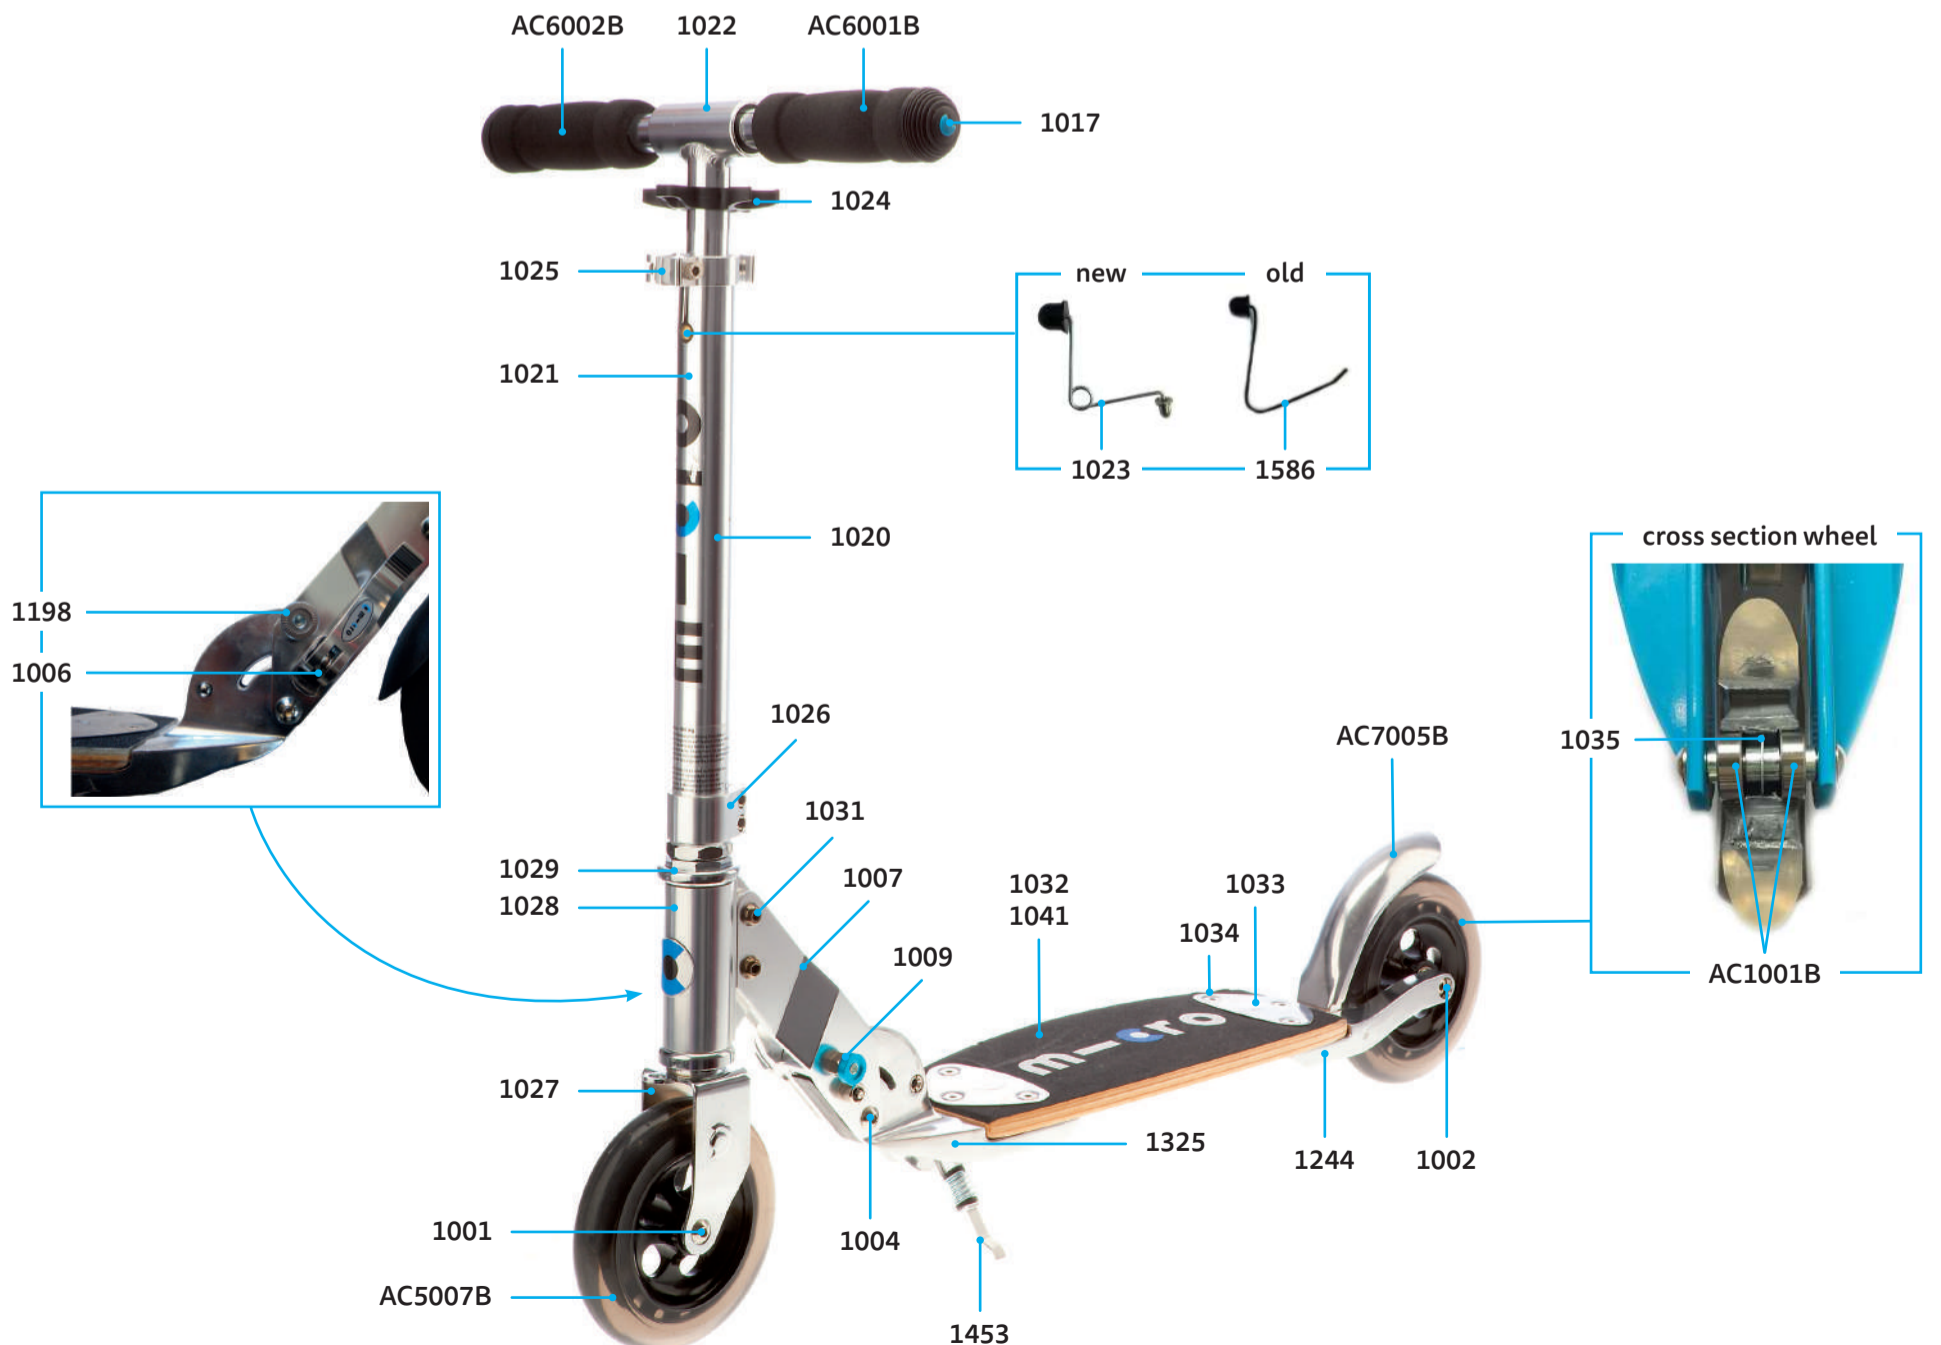

SA0106

MICRO FLEX WITH KICKSTAND SA0010