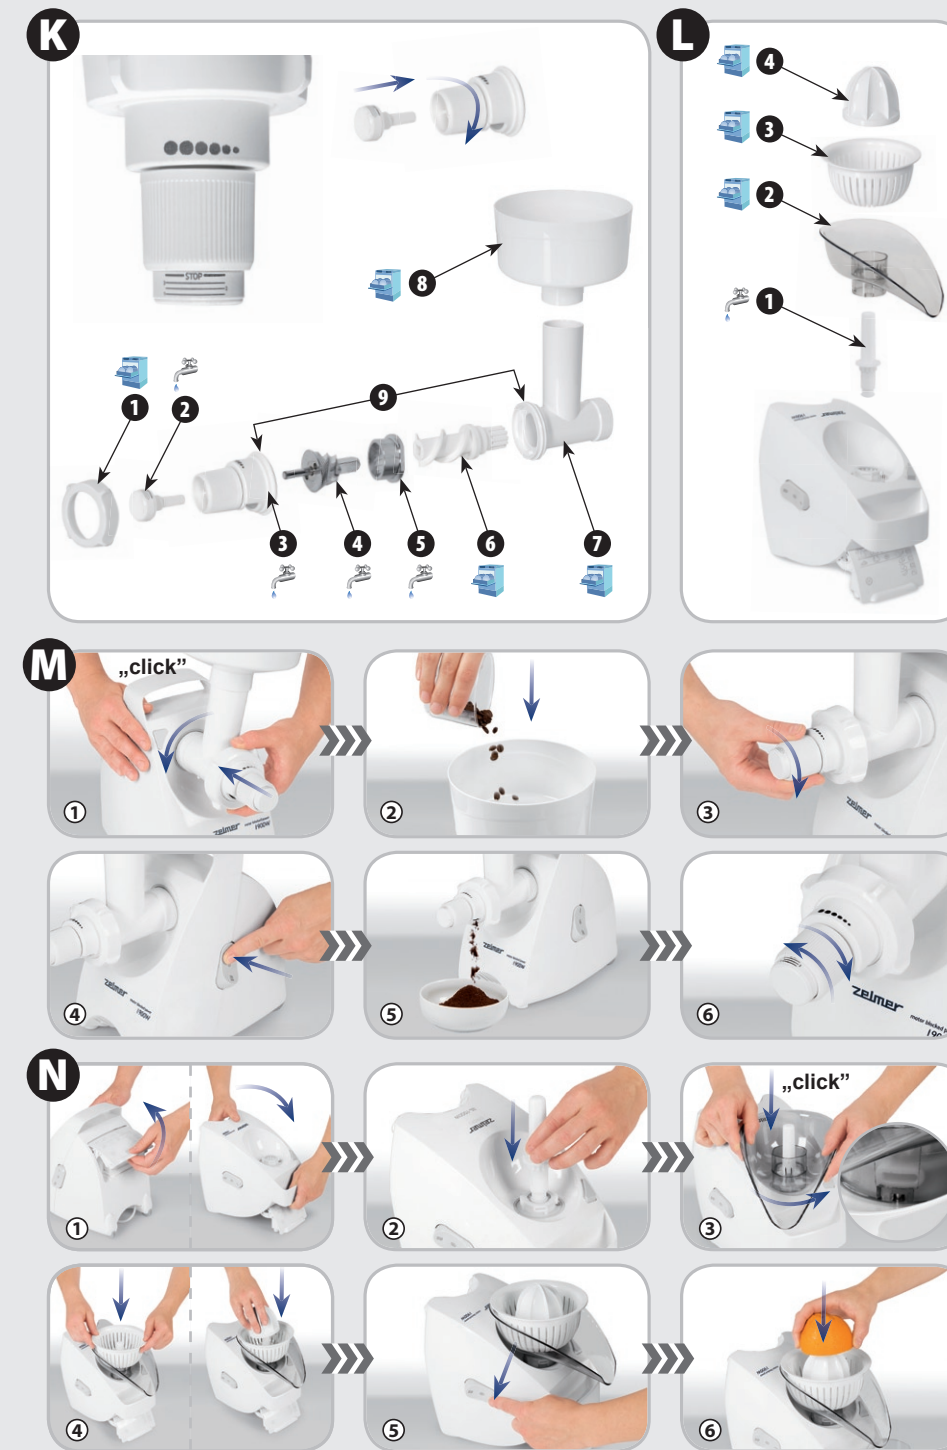

EN USER MANUAL
MEAT MINCER 31–36

987

MASZYŃKA DO MIELENIA
meat mincer

zelmer

Niezawodna maszynka
wielofunkcyjna

Reliable multi-function
meat mincer

LINIA KOLORYSTYCZNA
product line

A

B

C

zelmer

www.zelmer.pl
www.zelmer.com

zelmer

www.zelmer.pl
www.zelmer.com

Notes

Notes section containing a series of horizontal dotted lines for writing.