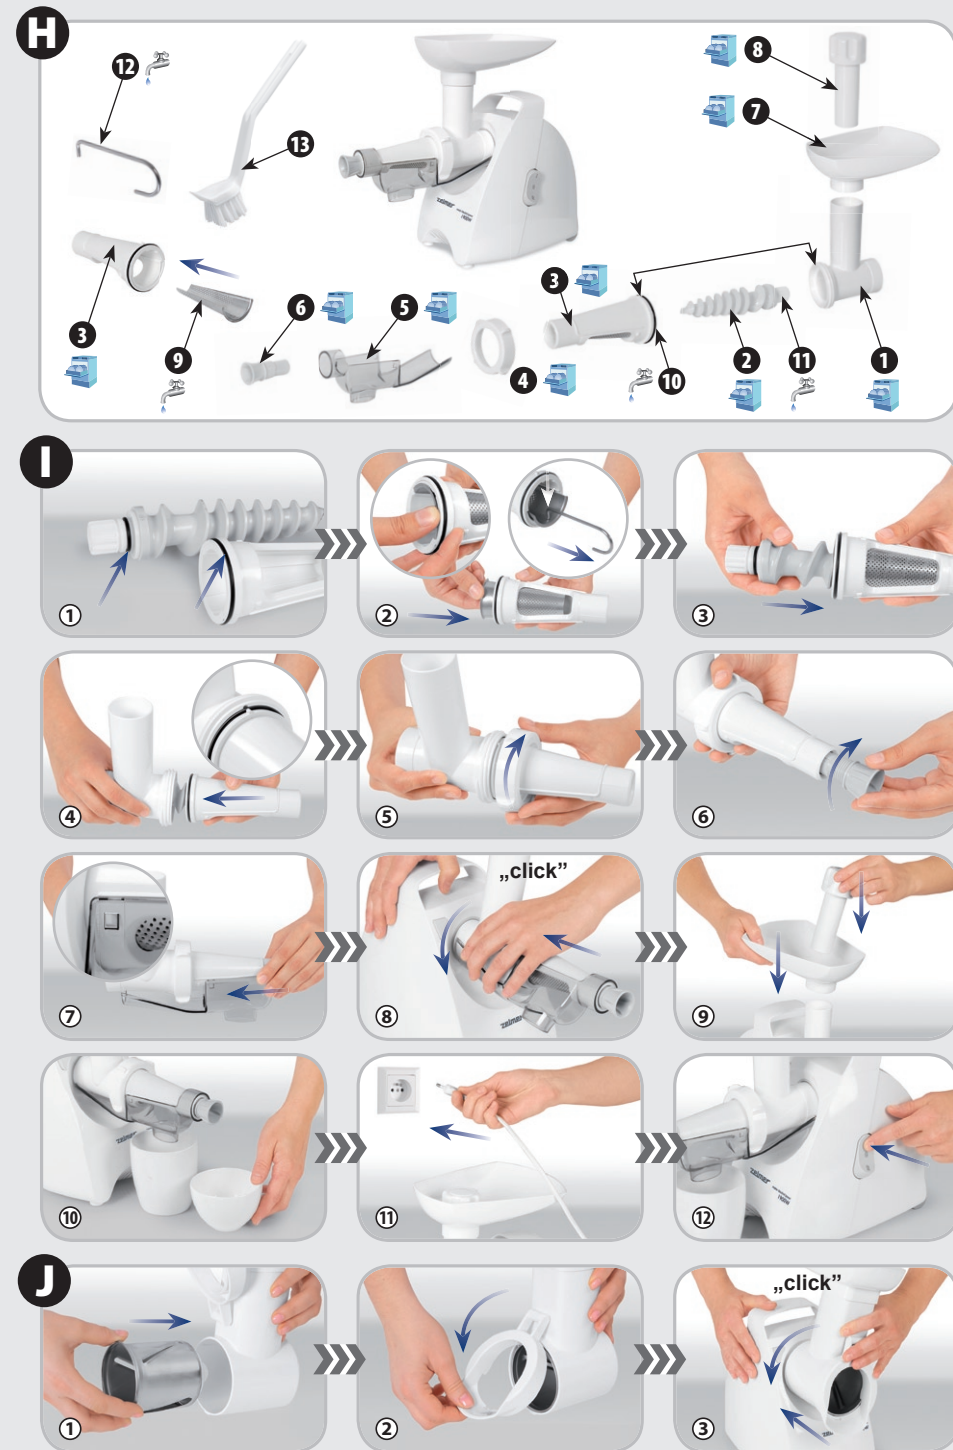

EN USER MANUAL
MEAT MINCER 31–36

987

MASZYŃKA DO MIELENIA
meat mincer

zelmer

Niezawodna maszynka
wielofunkcyjna

Reliable multi-function
meat mincer

LINIA KOLORYSTYCZNA
product line

A

B

C

zelmer

www.zelmer.pl
www.zelmer.com

zelmer

www.zelmer.pl
www.zelmer.com

Notes

Notes section containing a series of horizontal dotted lines for writing.