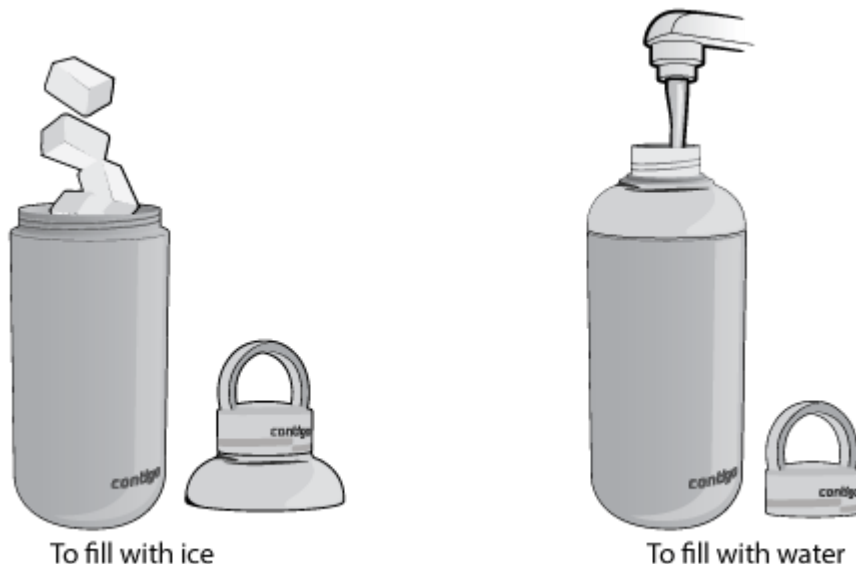

USAGE RECOMMENDATIONS

To fill with ice

To fill with water

CLEANING INSTRUCTIONS

- Wash thoroughly before first use.
- It is NOT necessary to remove the silicone sleeve from the bottle for washing.

Copyright © 2015 contigo, All rights reserved.

Kambukka bvba | Torenplein 7.16.1 | 3500 Hasselt | Belgium

contigo®

- RINSE IMMEDIATELY AFTER EACH USE.
- Cap, lid and plastic body with silicone sleeve are top-rack dishwasher safe.

- If washing by hand, wash body, lid & cap with warm water and a mild detergent. Rinse both lid and body thoroughly before use.
- ALWAYS STORE BOTTLE WITH LID REMOVED to allow parts to dry completely.