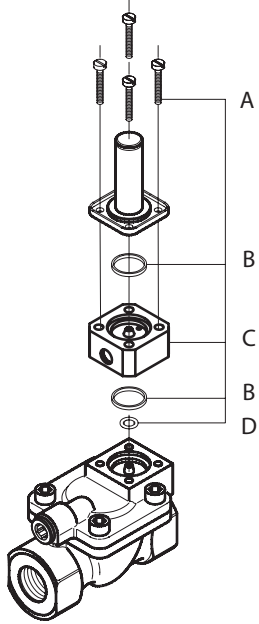

Installation guide - Spare parts and accessories

Solenoid valve - Manual override unit

Type EV220B 15 - EV220B 50

032R9311

032R9311

A

Total no. = 4

B

Total no. = 2

C

Total no. = 1

D

Total no. = 1