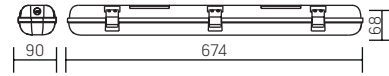

IP65 Strong

674×90×68mm

AC176-264V
Package size of the lamp:
706×98×56mm
PF ≥ 0,97

○ metal

Article	Power	Light temperature	Luminous flux*	Matt Diffuser	Clear Diffuser
V1-I0-70215-03000-6501840	18W	4000K	2100lm		
V1-I0-70215-03000-6501850	18W	5000K	2100lm		
V1-I0-70215-03000-6501865	18W	6500K	2200lm		
V1-I0-70215-03000-6502740	27W	4000K	3150lm		
V1-I0-70215-03000-6502750	27W	5000K	3150lm		
V1-I0-70215-03000-6502765	27W	6500K	3300lm		

Specifications:

Index of color transmission Ra > 80
Temperature range from -40 °C to + 45 °C
Network frequency 50Hz ± 10%
LED life 50,000 hours
3 year warranty
Luminous flux Kn <1%

IP65 Strong
674×90×68mm