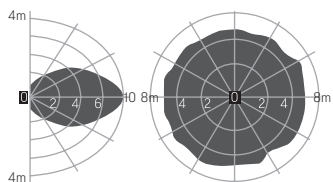

AC176-264V
PF ≥ 0,97

NEW MODEL

metal

Article	Power	Light temperature	Luminous flux*	Matt Diffuser	Clear Diffuser
V1-I0-70215-03S00-6501840	18W	4000K	2100lm		
V1-I0-70215-03S00-6501850	18W	5000K	2100lm		
V1-I0-70215-03S00-6501865	18W	6500K	2200lm