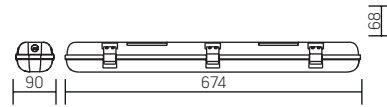

Autonomous emergency lamp constant action

NEW MODEL

Emergency power supply unit battery for 1 hour of autonomous operation, charge indicator, "Test" button in the set (see description on page 266)

Conformity:
Standard IEC 60598-2-22-2012 «Luminaires. Part 2-22. Private requirements. Luminaires for emergency lighting »
SP 52. 13330. 2011 "Natural and artificial lighting" (updated edition of SNiP 23.05-95)

Article	Power	Light temperature	Luminous flux*
V1-I0-70215-03A00-6501840	18W	4000K	2100lm
V1-I0-70215-03A00-6501850	18W	5000K	2100lm
V1-I0-70215-03A00-6501865	18W	6500K	2200lm